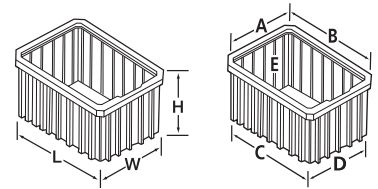

Akro-Grids		Outside Dimensions (In.)			Inside Dimensions (In.)					Capacity/Qty.				Accessories			
Model No.	In Stock Colors Other Colors Require Minimum Qty.	L	W	H	A	B	C	D	E	Cu. Ft.	Gal	Lbs.	Bin Ctn. Qty.	Long Divider*	Short Divider*	Divider Pkg. Qty.	Max. No. of Compartments
33105	Blue, Gray, Red	10-7/8	8-1/4	5	6-11/16	9-5/16	9-1/8	6-1/2	4-5/8	.16	1.2	25	20	42105 (5)	41105 (7)	6	48
33162	Red	16-1/2	10-7/8	2-1/2	9-3/16	14-13/16	14-3/4	9-1/8	2-3/8	0.20	1.5	20	12	42162 (7)	41162 (7)	6	96
33164	Blue, Gray, Red	16-1/2	10-7/8	4	9-3/8	14-15/16	14-13/16	9-3/16	3-7/8	.29	2.2	20	12	42164 (7)	41164 (11)	6	96
33165	Red	16-1/2	10-7/8	5	9-3/16	14-13/16	14-5/8	9	4-7/8	0.39	2.9	35	12	42165 (7)	41165 (11)	6	96
33166	Blue, Gray, Red	16-1/2	10-7/8	6	9-5/16	14-7/8	14-3/4	9-1/8	5-9/16	.44	3.3	35	8	42166 (7)	41166 (11)	6	96
33168	Blue, Gray, Red	16-1/2	10-7/8	8	9-5/16	14-15/16	14-5/8	9-1/16	7-9/16	.59	4.4	40	6	42168 (7)	41168 (11)	6	96
33220	Blue, Gray, Red	22-3/8	17-3/8	10	15-1/4	20-1/8	19-7/8	14-7/8	9-7/8	1.66	12.4	50	2	42220 (11)	41220 (15)	6	192
33222	Blue, Gray, Red	22-1/2	17-1/2	12	15-5/16	20-5/16	19-15/16	14-15/16	11-13/16	2.10	15.9	60	3	42222 (11)	41222 (15)	6	192
33223	Blue, Gray, Red	22-1/2	17-3/8	3	15-7/16	20-1/2	20-7/16	15-3/8	2-1/2	.47	3.5	30	6	42223 (11)	41223 (15)	6	192
33224	Blue, Gray, Red	22-3/8	17-3/8	4	15-1/16	20-1/16	20	15	3-7/8	.61	4.6	30	6	42224 (11)	41224 (15)	6	192
33226	Blue, Gray, Red	22-3/8	17-3/8	6	15-1/8	20-1/8	19-7/8	14-7/8	5-7/8	.96	7.2	40	4	42226 (11)	41226 (15)	6	192
33228	Blue, Gray, Red	22-3/8	17-3/8	8	15-1/8	20-1/8	19-7/8	14-7/8	7-7/16	1.30	9.7	50	3	42228 (11)	41228 (15)	6	192

Akro-Grid Lids & Accessories

Clear Snap-On Lids	Outside Dimensions (In.)			Fits Grid No.	Ctn. Qty.
Model No.	L	W	H		
33011	11-1/2	8-11/16	15/16	33103, 33105	10
33061	17-3/16	11-5/16	15/16	33162, 33164, 33165, 33166, 33168	4
33023	23-5/16	18-1/16	15/16	33220, 33222, 33223, 33224, 33226, 33228	3