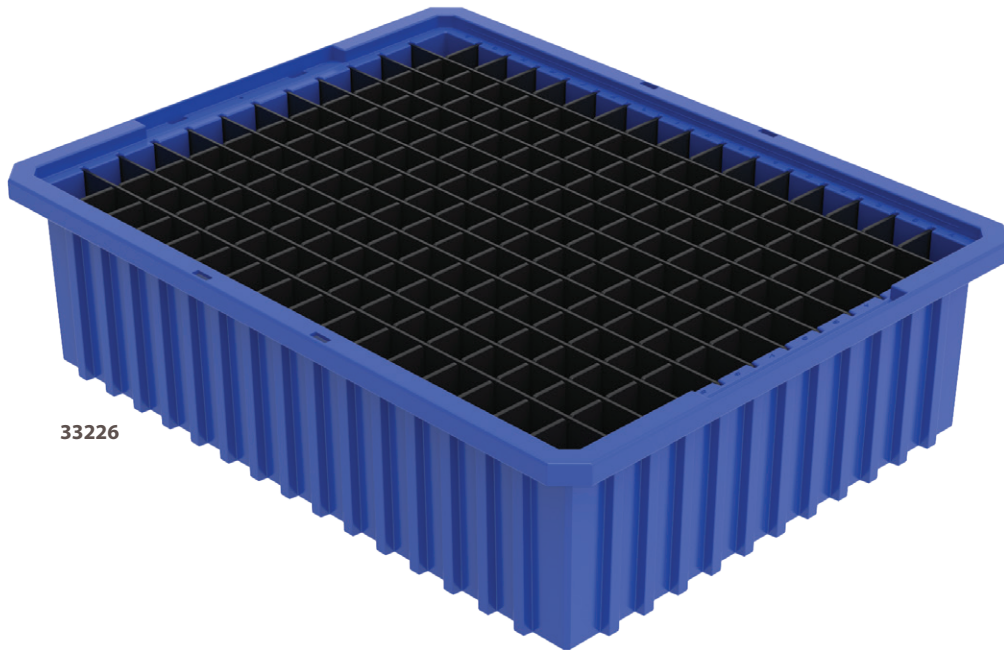

# Akro-Grids

## Versatile work-in-process transfer containers

- Divider slots allow the creation of hundreds of compartment sizes down to a 1-1/8" square
- Injection-molded from industrial-grade polymers; strong stacking rims and external ribbing provide added strength

Label Holders snap in securely on any side.

Grids are molded with a letter/number system for easy parts tracking.

Snap-on lids keep items dust-free.

33105

33162

33164

33165

33166