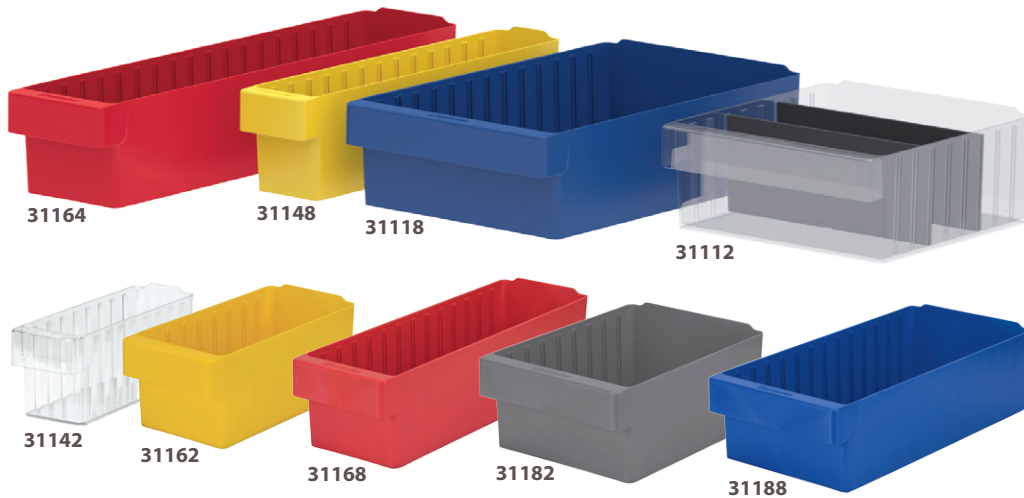

AkroDrawers®

Keep supplies, parts, tools and other materials secure and dust-free

- Nine sizes and five colors make it easy to label and color code inventory
- Wide front handle for easy gripping

AkroDrawers®

Sturdy backstop tab allows drawer to tip out for complete access.