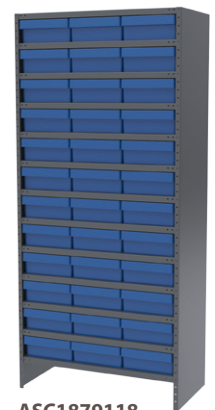

ASC1879118

akro-mils.com

1293 South Main Street, Akron, Ohio 44301 • Tel: 800.253.2467 • Fax: 330.761.6348 • sales@akro-mils.com
In Canada: Ak-West, Inc. • Tel: 877.979.8940 • Fax: 403.225.1696 • sales@ak-westinc.com • ak-westinc.com