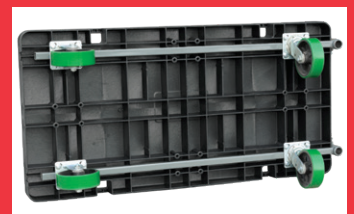

### Caster Style:

Pro-Tech

Four molded-in tie-down slots for securing items during transport.

Steel outside deck handle pockets are welded to underdeck reinforcements. Jam Bolts, standard on all models, hold handles in place.