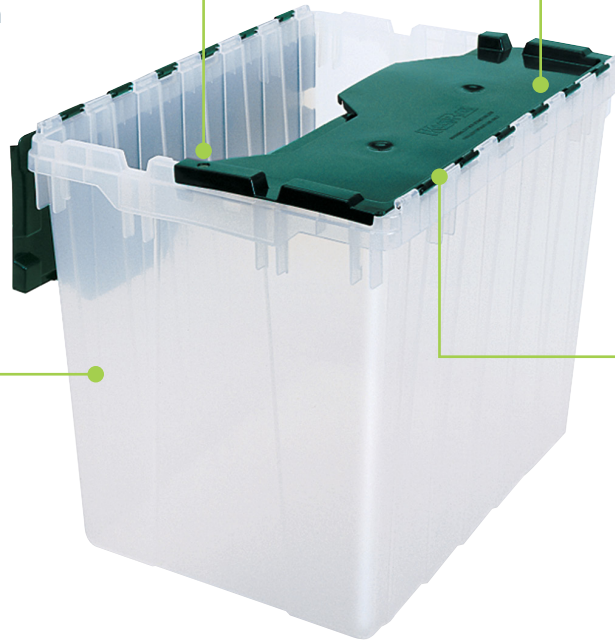

## Efficient Light to Medium Duty Storage

Clearly and efficiently organize your light to medium duty items with the KeepBox. Featuring an attached lid that keeps contents free of dirt and debris while never worrying about a misplaced lid. To maximize your space, the KeepBox is nestable when empty and is stackable when the lid is securely closed.

### Features:

- Secure storage keeps your items free of dirt, dust, and debris.
- Nestable when empty, stackable when full and lid is successfully closed.
- Available with hanging rails for file storage.
- Clear sides allow for easy identification and labeling.

## KeepBox Attached Lid Storage Containers

Padlock eye on both ends accommodate security ties

Attached lids won't get misplaced

Clear sides allow for visibility of contents

Reinforced hinge pins for smooth operation