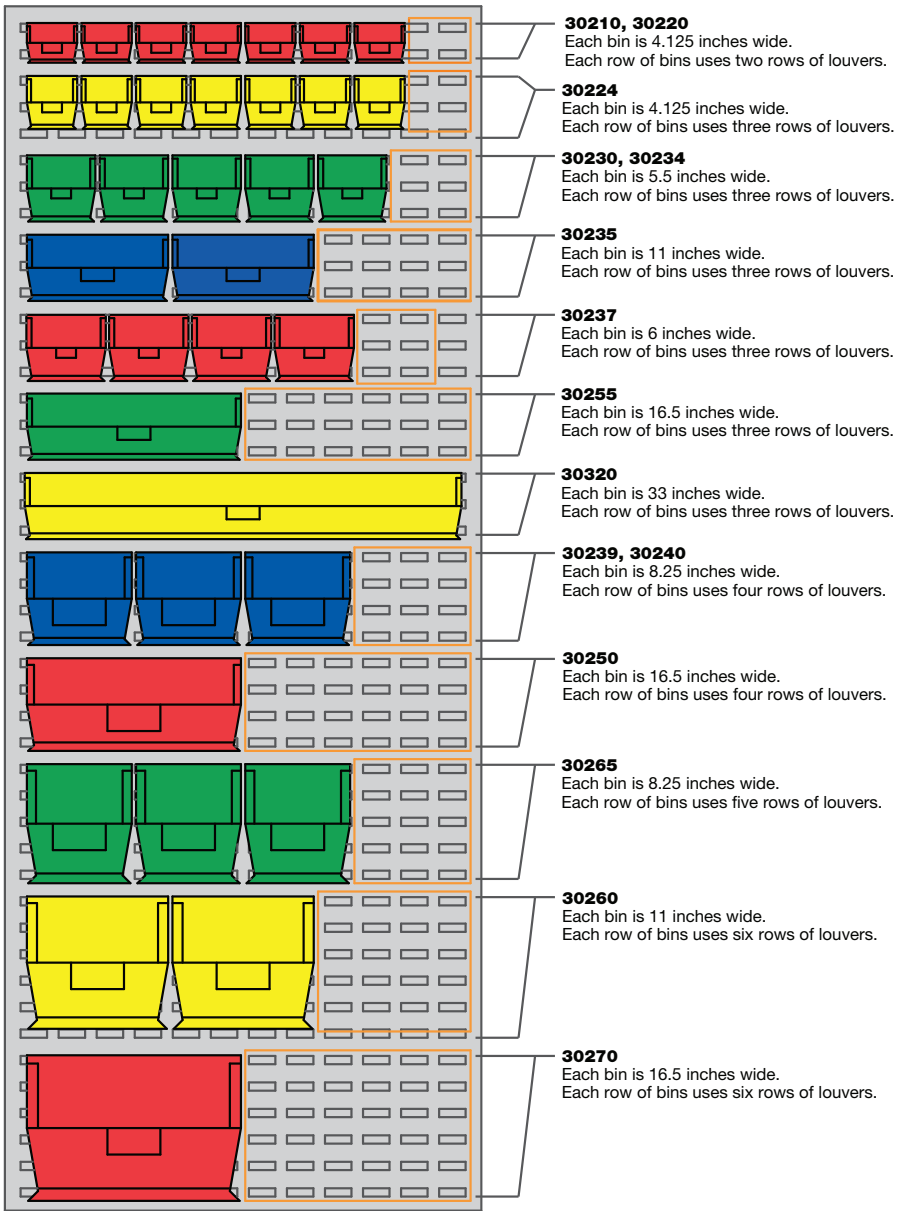

Louvered Panel & Bin Combination Guide

AKROBINS®

Number of Louvers Per Panel			
Model Number	Width of Rows	Number of Rows	Number of Louvers/Row
30118	16.5"	30	6
30161	33"	30	12
30618	16.5"	9	6
30632	31"	1	11
30636	33"	9	12
30651	33"	36	12
30653	33"	36 per side	12
30655	49.5"	16	17
30658	16.5"	30 per side	6
30661	33"	30	12
30676	33"	30 per side	12
98600	24.75"	10	9
98636	33"	10	12

INSIGHT®

30651 with 30250YELLOW AkroBins

30658 with 30255GREEN AkroBins

30632 with 30240BLUE, 30230BLUE, 30220BLUE AkroBins

30636 with 30230RED AkroBins

30618 with 305B1 InSight Bins