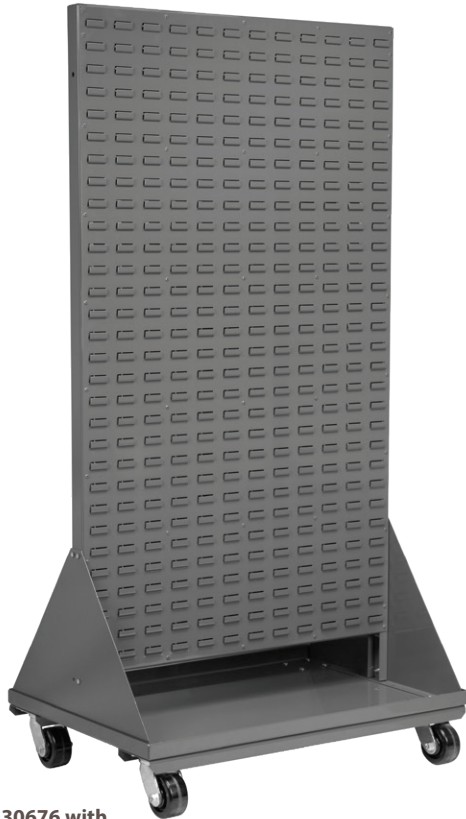

Mobile Louvered Floor Racks

Vertical storage that goes where you need it

- Customizable vertical storage for Akro-Mils hanging bins
- Racks can be moved while fully loaded with supplies

30676 with
LVDMOBILE

30661 with
30661DOLLYGY

30661DOLLYGY dollies feature floor locks to help stabilize the rack and secure it in place.

Mobile units allow for changing needs – including stock replenishment, reconfigured work environments and cleaning!

| AkroBin Louvered Hanging Systems | | | Dimensions (In.) | | | | AkroBin Quantity to Fit Louvered Hanging System – AkroBins Model No. | | | | | | | | | | | | | | |
|----------------------------------|---------------------------------|----------|------------------|--------|--------|---------------------|--|-------|-------|-------|-------|-------|-------|-------|-------|-------|-------|-------|-------|-------|-------|
| Model No. | Description | Ctn. Qty | L | W | H | Rack Wt. Cap.(lbs.) | 30210 | 30220 | 30224 | 30230 | 30234 | 30235 | 30237 | 30239 | 30240 | 30250 | 30255 | 30260 | 30265 | 30270 | 30320 |
| 30661 | Single-Sided Rivet Floor Rack | 1 | 36-3/16 | 13-1/2 | 66-3/8 | 500 | 120 | 120 | 80 | 60 | 60 | 30 | 50 | 28 | 28 | 14 | 20 | 15 | 24 | 10 | 10 |
| 30661DOLLYGY | Gray Floor Rack Dolly for 30661 | 1 | 37 | 24 | 6 | 500 | - | - | - | - | - | - | - | - | - | - | - | - | - | - | - |
| 30676 | Double-Sided Rivet Floor Rack | 1 | 36-3/16 | 25 | 66-3/8 | 1000 | 240 | 240 | 160 | 120 | 120 | 60 | 100 | 56 | 56 | 28 | 40 | 30 | 48 | 20 | 20 |
| LVDMOBILE | Gray Mobile Kit for 30676 | 1 | - | - | - | 1500 | - | - | - | - | - | - | - | - | - | - | - | - | - | - | - |