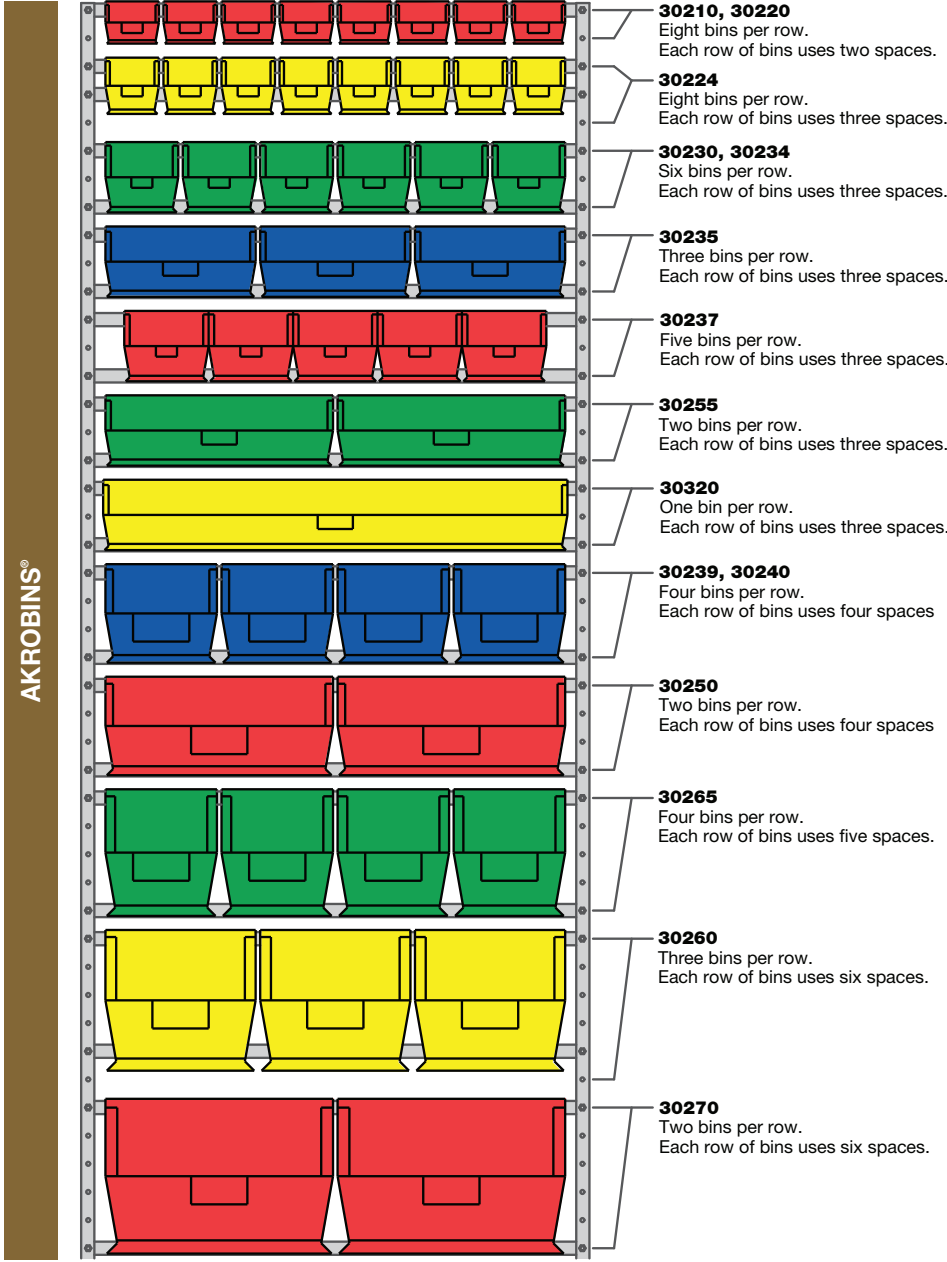

# Rail Rack & Bin Combination Guide

30016 with 30235GREEN AkroBins

30008 with 305B1 InSight Bins

30812 with 30230BLUE AkroBins

Number of Rails/Spaces		
Model Number	Total Number of Rails	Number of Vertical Spaces
30008	16	24
30016	16 per side	24 per side
30812	12 per side	12 per side