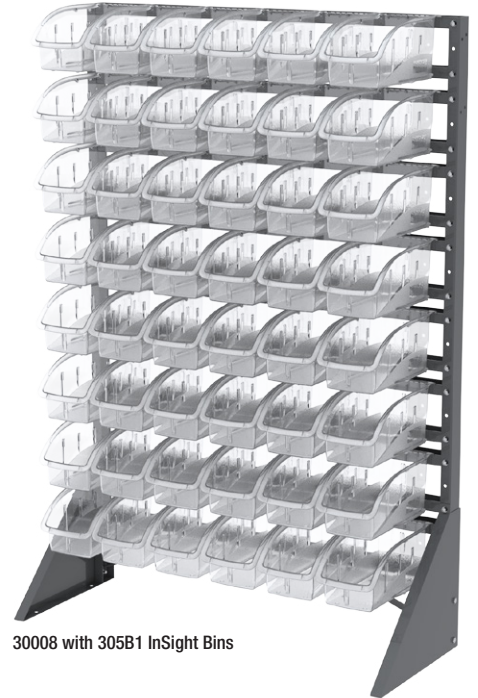

# Rail Rack & Bin Combination Guide

30016 with 30235GREEN AkroBins

30008 with 305B1 InSight Bins

30812 with 30230BLUE AkroBins

Number of Rails/Spaces		
Model Number	Total Number of Rails	Number of Vertical Spaces
30008	16	24
30016	16 per side	24 per side
30812	12 per side	12 per side