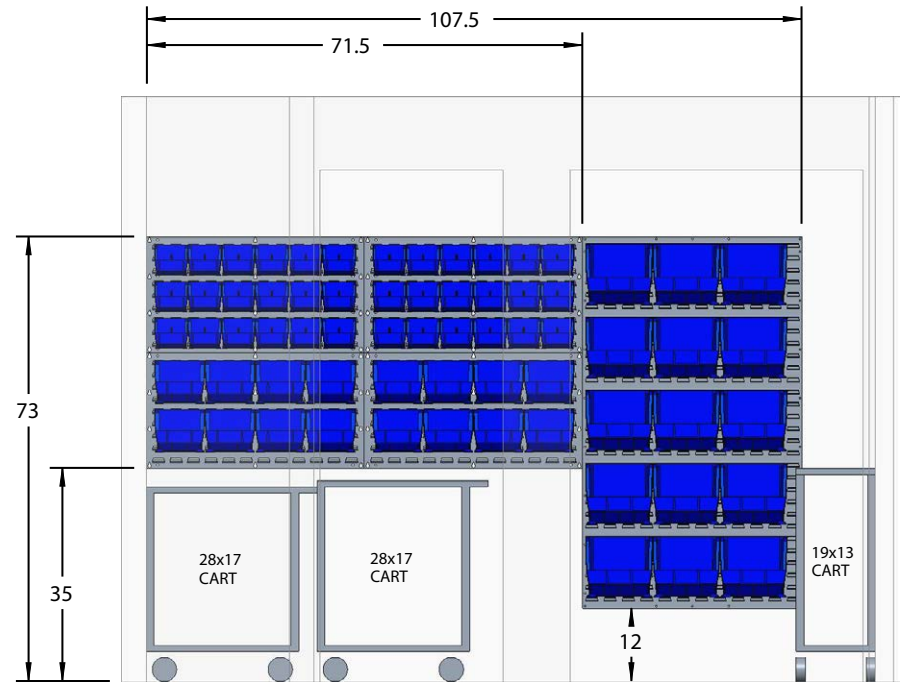

Be careful not to cover electrical receptacles or switches with the panels.