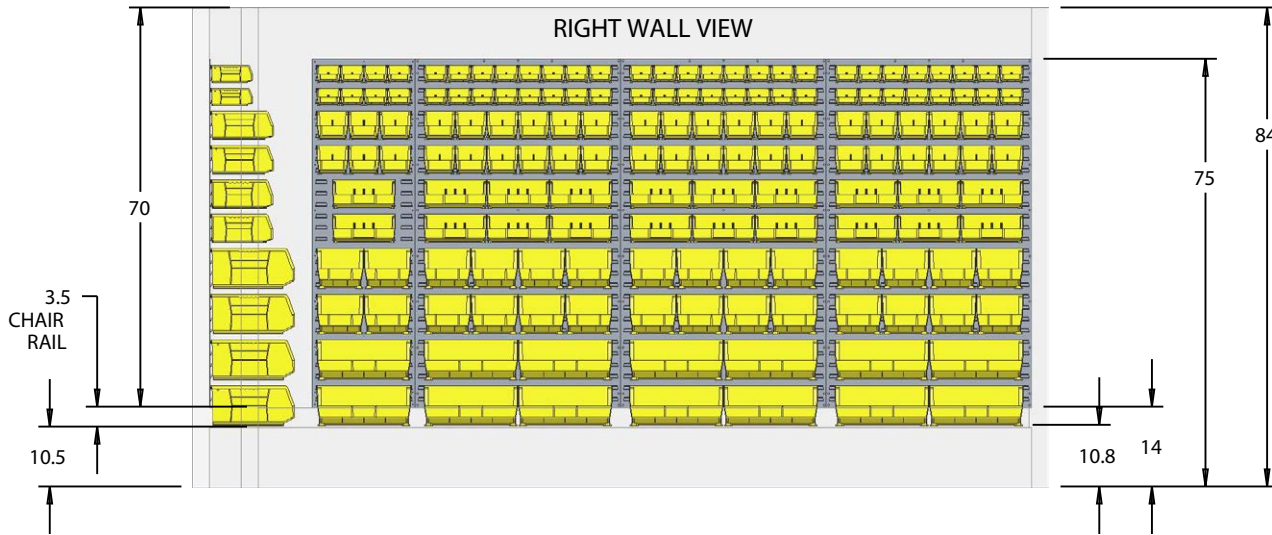

12' Wide Wall

Item	Quantity	Akro-Mils Part Num	Description
1	2	30118	18 x 61 Louvered Panel
2	5	30161	36 x 61 Louvered Panel
3	96	30220YELLO	7.375 x 4.125 x 3 Yellow AkroBin
4	72	30230YELLO	10.875 x 5.5 x 5 Yellow AkroBin
5	34	30235YELLOW	10.875"D x 11"W x 5"H Yellow AkroBin
6	48	30240YELLO	14.75 x 8.25 x 7 Yellow AkroBin
7	24	30250YELLO	14.75 x 16.5 x 7 Yellow AkroBin

akro-mils.com

1293 South Main Street, Akron, Ohio 44301 • Tel: 800.253.2467 • sales@akro-mils.com
In Canada: Ak-West, Inc. • Tel: 877.979.8940 • Fax: 403.225.1696 • sales@ak-westinc.com • ak-westinc.com