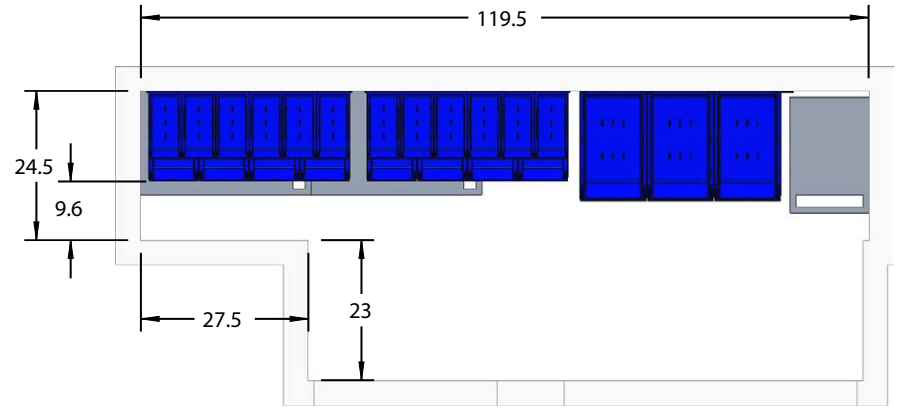

9' Wide Wall