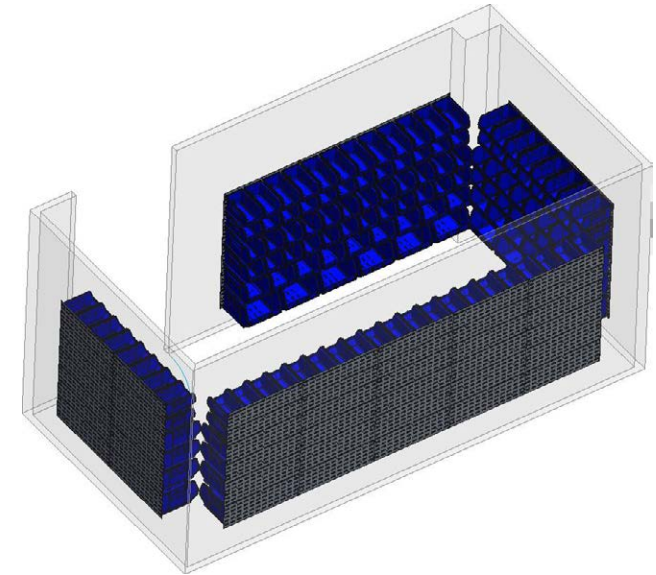

17½' x 8½' Room

Item	Quantity	Model Number	Description
1	12	30161	36"W x 61"H Louvered Panel
2	116	30240BLUE	14.75"D x 8.25"W x 7"H Blue AkroBin
3	33	30260BLUE	18"D x 11"W x 10"H Blue AkroBin
4	88	30265BLUE	18"D x 8.25"W x 9"H Blue AkroBin
5	22	30270BLUE	18"D x 16.5"W x 11"H Blue AkroBin

Great idea to buy most of, but not all the bins at the start of the project. As you install around the room, then order more bins as needed. Thus fewer leftover bins.