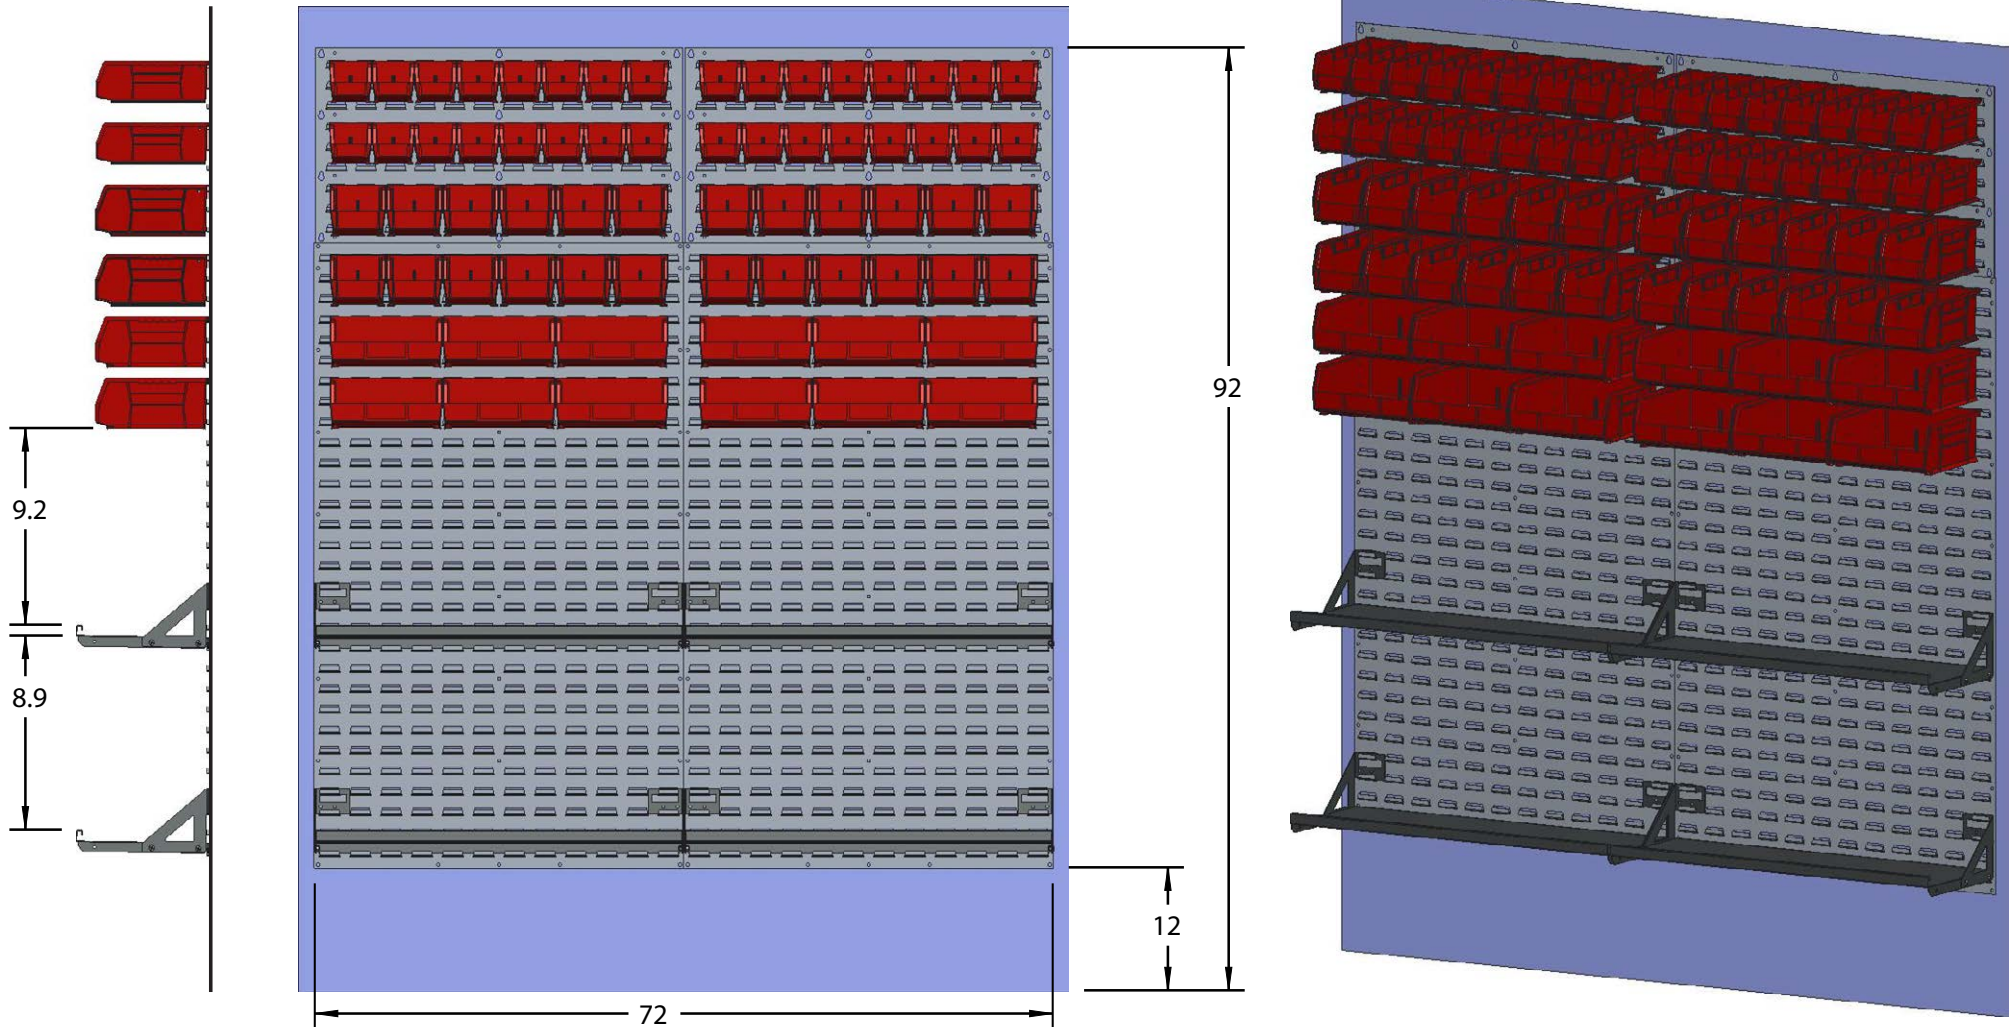

9½' Wide Wall

For most applications, choose only 4 or 5 bin sizes for a neat, clean look.

Item	Quantity	Model Number	Description
1	3	30161	36 x 61 Louvered Panel
2	24	30240YELLOW	14.75 x 8.25 x 7 Yellow AkroBin
3	24	30250BLUE	14.75 x 16.5 x 7 Blue AkroBin
4	6	30270RED	18 x 16.5 x 11 Red AkroBin

24' Wide Wall

BOM for Both Sections

Item	Quantity	Model Number	Description
1	16	30161	36 x 61 Louvered Panel
2	216	30230BLUE	10.875 x 5.5 x 5 Blue AkroBin
3	180	30230RED	10.875 x 5.5 x 5 Red AkroBin
4	180	30230YELLO	10.875 x 5.5 x 5 Yellow AkroBin
5	24	30270BLUE	18 x 16.5 x 11 Blue AkroBin
6	20	30270RED	18 x 16.5 x 11 Red AkroBin
7	20	30270YELLO	18 x 16.5 x 11 Yellow AkroBin

6' Wide Wall with Shelves

Note the AkroShelf steel shelves used on these panels.

Item	Quantity	Model Number	Description
1	2	30161	36 x 61 Louvered Panel
2	32	30224 RED	10.875 x 4.125 x 4 AkroBin
3	24	30230 RED	10.875 X 5.5 X 5 AkroBin
4	12	30235 RED	10.875 X 11 X 5 AkroBin
5	2	30636	35.75 x 19 Louvered Panel
6	4	30635GY	12.75 x 35.625 x 6.4375 AkroShelf