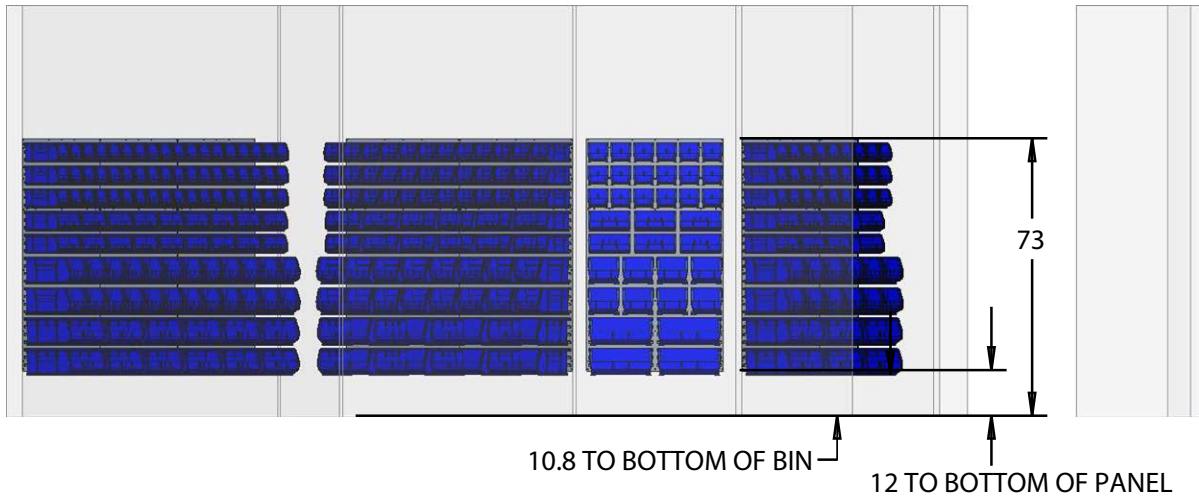

6' Wide Wall with Shelves

Note the AkroShelf steel shelves used on these panels.

Item	Quantity	Model Number	Description
1	2	30161	36 x 61 Louvered Panel
2	32	30224 RED	10.875 x 4.125 x 4 AkroBin
3	24	30230 RED	10.875 X 5.5 X 5 AkroBin
4	12	30235 RED	10.875 X 11 X 5 AkroBin
5	2	30636	35.75 x 19 Louvered Panel
6	4	30635GY	12.75 x 35.625 x 6.4375 AkroShelf

Panels, Single-Sided Racks, Double-Sided Racks

TYPICAL SINGLE-SIDED RACK OF BINS

TYPICAL DOUBLE-SIDED RACK OF BINS

TYPICAL PANEL OF BINS

Item	Quantity	Model Number	Description
1	7	30161	36 x 61 Louvered Panel
2	3	30651	35.75 x 17 x 75.125 Heavy-Duty Single-Sided Floor Rack
3	7	30653	35.75 x 32 x 75.125 Heavy-Duty Double-Sided Floor Rack
4	288	30230BLUE	10.875 x 5.5 x 5 Blue AkroBin
5	288	30230RED	10.875 x 5.5 x 5 Red AkroBin
6	144	30230YELLO	10.875 x 5.5 x 5 Yellow AkroBin
7	192	30240BLUE	14.75 x 8.25 x 7 Blue AkroBin
8	164	30240RED	14.75 x 8.25 x 7 Red AkroBin
9	96	30240YELLO	14.75 x 8.25 x 7 Yellow AkroBin
10	2	AWS184830283B	18 x 48 x 74 Wire Shelving Unit with Blue 30283 Super-Size AkroBins
11	2	AWS184830283R	18 x 48 x 74 Wire Shelving Unit with Red 30283 Super-Size AkroBins

10', 6', 4.5' Wide Wall

Note: 18" wide and 36" wide panels are ideal for odd shaped rooms.

Item	Quantity	Akro-Mils Part Num	Description
1	2	30118	18 x 61 Louvered Panel
2	11	30161	36"W x 61"H Louvered Panel
3	216	30230BLUE	10.875"D x 5.5"W x 5"H Blue AkroBin
4	96	30240BLUE	14.75"D x 8.25"W x 7"H Blue AkroBin
5	48	30250BLUE	14.75"D x 16.5"W x 7"H Blue AkroBin
6	70	30235BLUE	10.875"D x 11"W x 5"H Blue AkroBin