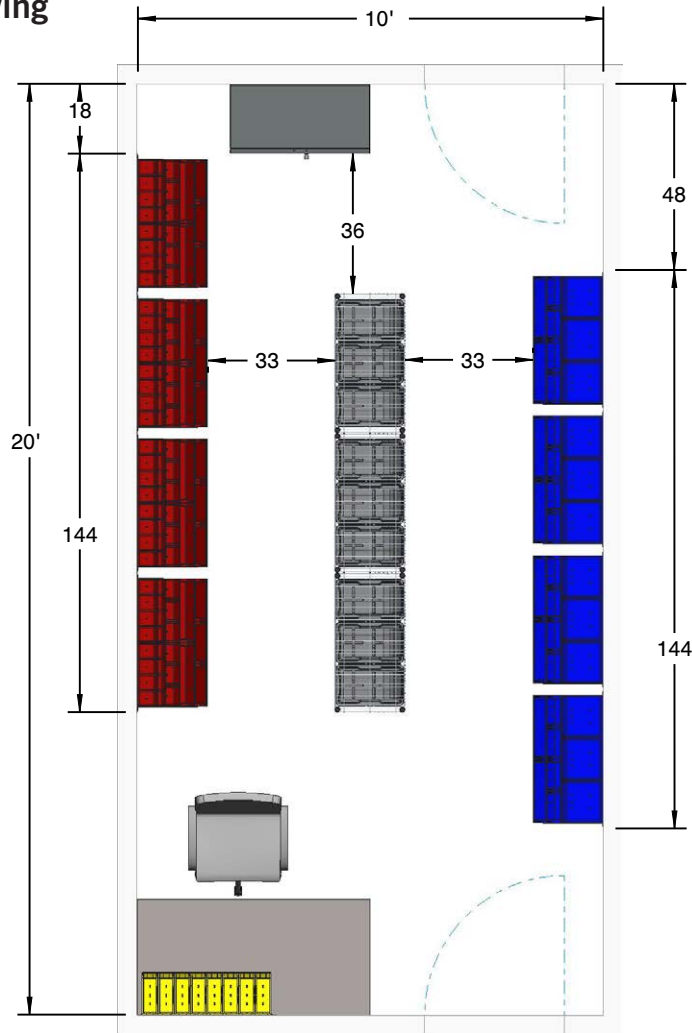

Room Layout Idea Book

This guide provides examples of wall layouts and room layouts by our customers.

Use this to quickly select a layout that would work on your wall. If you choose to install products on only one wall, be careful to adjust the quantity of items in the provided material lists.

12' Wide Wall, Wire Shelving

Rooms are laid out in patterns or groups. See that all the red sections are the same, as are blue and gray.

Item	Quantity	Model Number	Description
1	8	30161	36 x 61 Louvered Panel
2	1	30636	35.75 x 19 Louvered Panel
3	64	30210RED	5.375 X 4.125 X 3 Red AkroBin
4	64	30220RED	7.375 X 4.125 X 3 Red AkroBin
5	24	30224YELLO	10.875 x 4.125 x 4 Yellow AkroBin
6	72	30230RED	10.875 X 5.5 X 5 Red AkroBin
7	24	30235BLUE	10.875"D x 11"W x 5"H Blue AkroBin
8	48	30240BLUE	14.75 X 8.25 X 7 Blue AkroBin
9	16	30250RED	14.75 X 16.5 X 7 Red AkroBin
10	12	30260RED	18 x 11 x 10 Red AkroBin
11	16	30270BLUE	18 x 16.5 x 11 Blue AkroBin
12	1	AC3618SV240	36"W x 18"D x 78"H Cabinet with Secure View Mesh Doors, Louvered Back, with 36 Yellow 30240 AkroBins
13	3	AWS183613014G	18"D x 36"W x 74"H Wire Shelving Unit with 12 Gray 13014 Stak-N-Store Bins

Louvered Panels with Wire Shelving

Most of our panels and racks are 36" wide.

Most people install the louvered panels 12" - 18" off the floor.

Item	Quantity	Model Number	Description
1	1	30118	18 x 61 Louvered Panel
2	8	30161	36 x 61 Louvered Panel
3	34	30210YELLO	5.375 x 4.125 x 3 AkroBin
4	45	30220YELLO	7.375 x 4.125 x 3 AkroBin
5	14	30224YELLO	10.875 x 4.125 x 4 AkroBin
6	29	30230YELLO	10.875 x 5.5 x 5 AkroBin
7	16	30234YELLO	14.75 x 5.5 x 5 AkroBin
8	22	30235YELLO	10.875 x 11 x 5 AkroBin
9	26	30239YELLO	10.75 x 8.25 x 7 AkroBin
10	17	30240YELLO	14.75 x 8.25 x 7 AkroBin
11	13	30250YELLO	14.75 x 16.5 x 7 AkroBin
12	4	30255YELLO	10.875 x 16.5 x 5 AkroBin
13	14	30260YELLO	18 x 11 x 10 AkroBin
14	4	30265YELLO	18 x 8.25 x 9 AkroBin
15	2	AWS742472SU	24 D x 72 W x 74 H Wire Shelving Unit