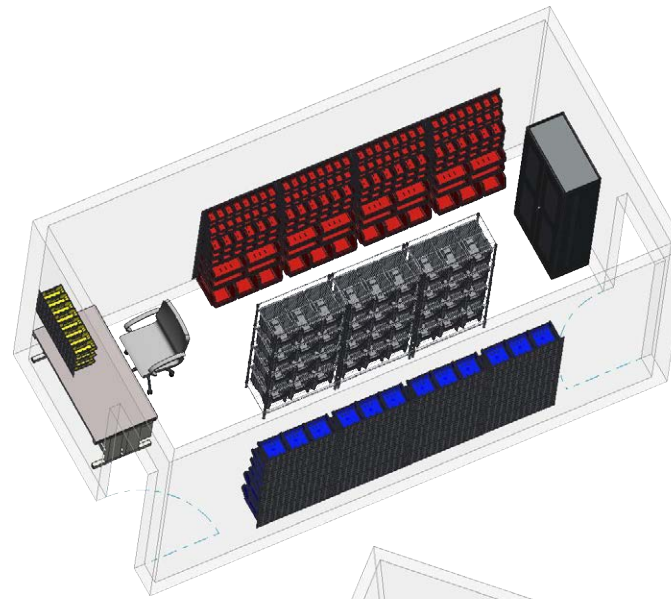

Room Layout Idea Book

This guide provides examples of wall layouts and room layouts by our customers.

Use this to quickly select a layout that would work on your wall. If you choose to install products on only one wall, be careful to adjust the quantity of items in the provided material lists.

12' Wide Wall, Wire Shelving

Rooms are laid out in patterns or groups. See that all the red sections are the same, as are blue and gray.

Item	Quantity	Model Number	Description
1	8	30161	36 x 61 Louvered Panel
2	1	30636	35.75 x 19 Louvered Panel
3	64	30210RED	5.375 X 4.125 X 3 Red AkroBin
4	64	30220RED	7.375 X 4.125 X 3 Red AkroBin
5	24	30224YELLO	10.875 x 4.125 x 4 Yellow AkroBin
6	72	30230RED	10.875 X 5.5 X 5 Red AkroBin
7	24	30235BLUE	10.875"D x 11"W x 5"H Blue AkroBin
8	48	30240BLUE	14.75 X 8.25 X 7 Blue AkroBin
9	16	30250RED	14.75 X 16.5 X 7 Red AkroBin
10	12	30260RED	18 x 11 x 10 Red AkroBin
11	16	30270BLUE	18 x 16.5 x 11 Blue AkroBin
12	1	AC3618SV240	36"W x 18"D x 78"H Cabinet with Secure View Mesh Doors, Louvered Back, with 36 Yellow 30240 AkroBins
13	3	AWS183613014G	18"D x 36"W x 74"H Wire Shelving Unit with 12 Gray 13014 Stak-N-Store Bins

Louvered Panels with Wire Shelving

Most of our panels and racks are 36" wide.

Most people install the louvered panels 12" - 18" off the floor.

Item	Quantity	Model Number	Description
1	1	30118	18 x 61 Louvered Panel
2	8	30161	36 x 61 Louvered Panel
3	34	30210YELLO	5.375 x 4.125 x 3 AkroBin
4	45	30220YELLO	7.375 x 4.125 x 3 AkroBin
5	14	30224YELLO	10.875 x 4.125 x 4 AkroBin
6	29	30230YELLO	10.875 x 5.5 x 5 AkroBin
7	16	30234YELLO	14.75 x 5.5 x 5 AkroBin
8	22	30235YELLO	10.875 x 11 x 5 AkroBin
9	26	30239YELLO	10.75 x 8.25 x 7 AkroBin
10	17	30240YELLO	14.75 x 8.25 x 7 AkroBin
11	13	30250YELLO	14.75 x 16.5 x 7 AkroBin
12	4	30255YELLO	10.875 x 16.5 x 5 AkroBin
13	14	30260YELLO	18 x 11 x 10 AkroBin
14	4	30265YELLO	18 x 8.25 x 9 AkroBin
15	2	AWS742472SU	24 D x 72 W x 74 H Wire Shelving Unit