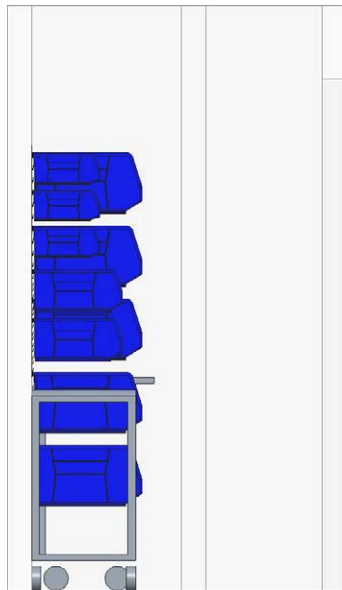

Louvered Panels with Wire Shelving

Most of our panels and racks are 36" wide.

Most people install the louvered panels 12" - 18" off the floor.

Item	Quantity	Model Number	Description
1	1	30118	18 x 61 Louvered Panel
2	8	30161	36 x 61 Louvered Panel
3	34	30210YELLO	5.375 x 4.125 x 3 AkroBin
4	45	30220YELLO	7.375 x 4.125 x 3 AkroBin
5	14	30224YELLO	10.875 x 4.125 x 4 AkroBin
6	29	30230YELLO	10.875 x 5.5 x 5 AkroBin
7	16	30234YELLO	14.75 x 5.5 x 5 AkroBin
8	22	30235YELLO	10.875 x 11 x 5 AkroBin
9	26	30239YELLO	10.75 x 8.25 x 7 AkroBin
10	17	30240YELLO	14.75 x 8.25 x 7 AkroBin
11	13	30250YELLO	14.75 x 16.5 x 7 AkroBin
12	4	30255YELLO	10.875 x 16.5 x 5 AkroBin
13	14	30260YELLO	18 x 11 x 10 AkroBin
14	4	30265YELLO	18 x 8.25 x 9 AkroBin
15	2	AWS742472SU	24 D x 72 W x 74 H Wire Shelving Unit

9' Wide Wall

Be careful not to cover electrical receptacles or switches with the panels.

Item	Quantity	Model Number	Description
1	1	30161	36 x 61 Louvered Panel
2	4	30636	35.75 x 19 Louvered Panel
3	36	30230BLUE	10.875 x 5.5 x 5 Blue AkroBin
4	16	30240BLUE	14.75 x 8.25 x 7 Blue AkroBin
5	15	30260BLUE	18 x 11 x 10 Blue AkroBin

21', 27', 12' Wide Wall

Save up to 30% of your space by using panel/bin systems versus shelving units.

Item	Quantity	Model Number	Description
1	20	30161	36 x 61 Louvered Panel
2	20	30635	12.75 x 35.625 x 6.4375 AkroShelf
3	108	30230BLUE	10.875 x 5.5 x 5 Blue AkroBin
4	84	30230RED	10.875 x 5.5 x 5 Red AkroBin
5	48	30230YELLO	10.875 x 5.5 x 5 Yellow AkroBin
6	54	30235BLUE	10.875"D x 11"W x 5"H Blue AkroBin
7	42	30235RED	10.875"D x 11"W x 5"H Red AkroBin
8	24	30235YELLO	10.875"D x 11"W x 5"H Yellow AkroBin
9	72	30265BLUE	18 x 8.25 x 9 Blue AkroBin
10	56	30265RED	18 x 8.25 x 9 Red AkroBin
11	32	30265YELLO	18 x 8.25 x 9 Yellow AkroBin