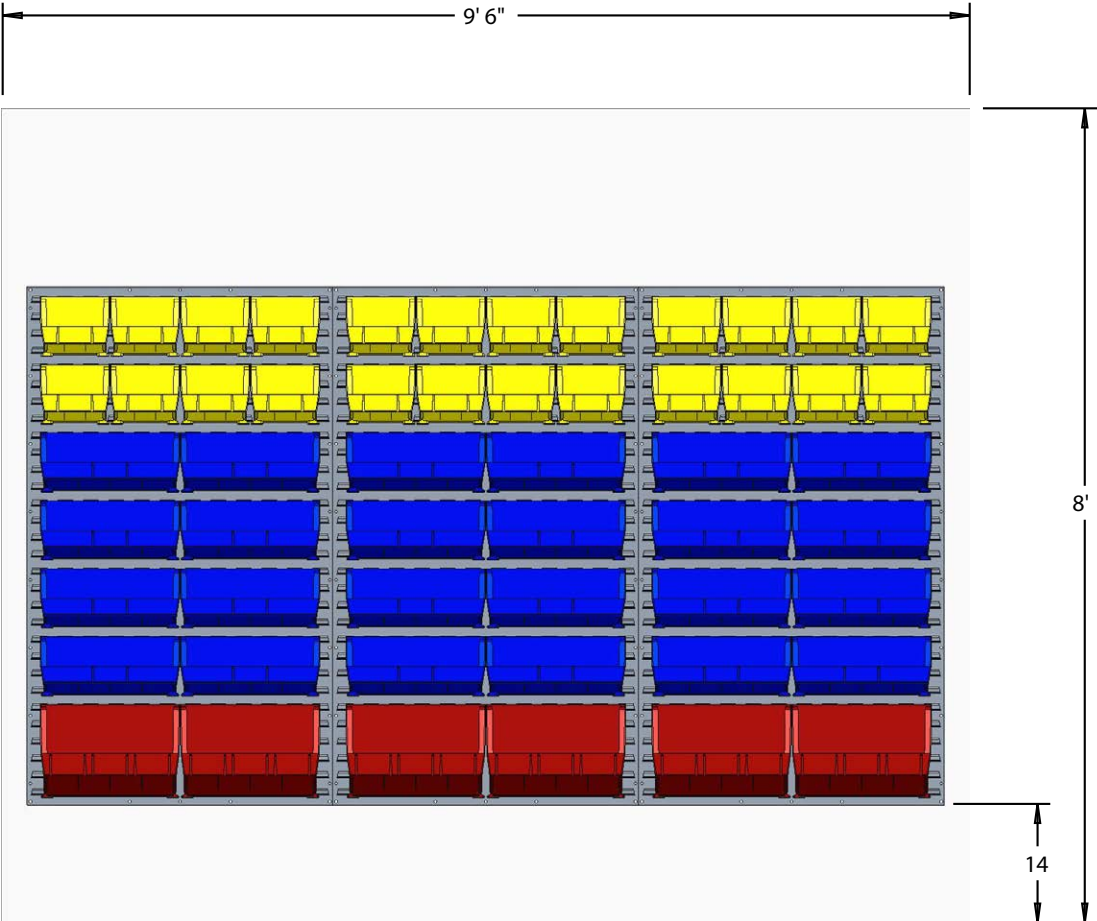

21', 27', 12' Wide Wall

Save up to 30% of your space by using panel/bin systems versus shelving units.

Item	Quantity	Model Number	Description
1	20	30161	36 x 61 Louvered Panel
2	20	30635	12.75 x 35.625 x 6.4375 AkroShelf
3	108	30230BLUE	10.875 x 5.5 x 5 Blue AkroBin
4	84	30230RED	10.875 x 5.5 x 5 Red AkroBin
5	48	30230YELLO	10.875 x 5.5 x 5 Yellow AkroBin
6	54	30235BLUE	10.875"D x 11"W x 5"H Blue AkroBin
7	42	30235RED	10.875"D x 11"W x 5"H Red AkroBin
8	24	30235YELLO	10.875"D x 11"W x 5"H Yellow AkroBin
9	72	30265BLUE	18 x 8.25 x 9 Blue AkroBin
10	56	30265RED	18 x 8.25 x 9 Red AkroBin
11	32	30265YELLO	18 x 8.25 x 9 Yellow AkroBin

Great idea to buy most of, but not all the bins at the start of the project. As you install around the room, then order more bins as needed. Thus fewer leftover bins.

21' Wide Wall

Note the AkroShelf steel shelves used on these panels.

Item	Quantity	Model Number	Description
1	7	30161	36 x 61 Louvered Panel
2	14	30635	12.75 x 35.625 x 6.4375 AkroShelf
3	24	30230BLUE	10.875 x 5.5 x 5 Blue AkroBin
4	24	30230RED	10.875 x 5.5 x 5 Red AkroBin
5	12	30230SCLAR	10.875 x 5.5 x 5 Semi-Clear AkroBin
6	24	30230YELLO	10.875 x 5.5 x 5 Yellow AkroBin
7	12	30235BLUE	10.875"D x 11"W x 5"H Blue AkroBin
8	12	30235RED	10.875"D x 11"W x 5"H Red AkroBin
9	6	30235SCLAR	10.875"D x 11"W x 5"H Semi-Clear AkroBin
10	12	30235YELLOW	10.875"D x 11"W x 5"H Yellow AkroBin
11	8	30265BLUE	18 x 8.25 x 9 Blue AkroBin
12	8	30265RED	18 x 8.25 x 9 Red AkroBin
13	4	30265SCLAR	18 x 8.25 x 9 Semi-Clear AkroBin
14	8	30265YELLOW	18 x 8.25 x 9 Yellow AkroBin

9½' Wide Wall

For most applications, choose only 4 or 5 bin sizes for a neat, clean look.

Item	Quantity	Model Number	Description
1	3	30161	36 x 61 Louvered Panel
2	24	30240YELLOW	14.75 x 8.25 x 7 Yellow AkroBin
3	24	30250BLUE	14.75 x 16.5 x 7 Blue AkroBin
4	6	30270RED	18 x 16.5 x 11 Red AkroBin