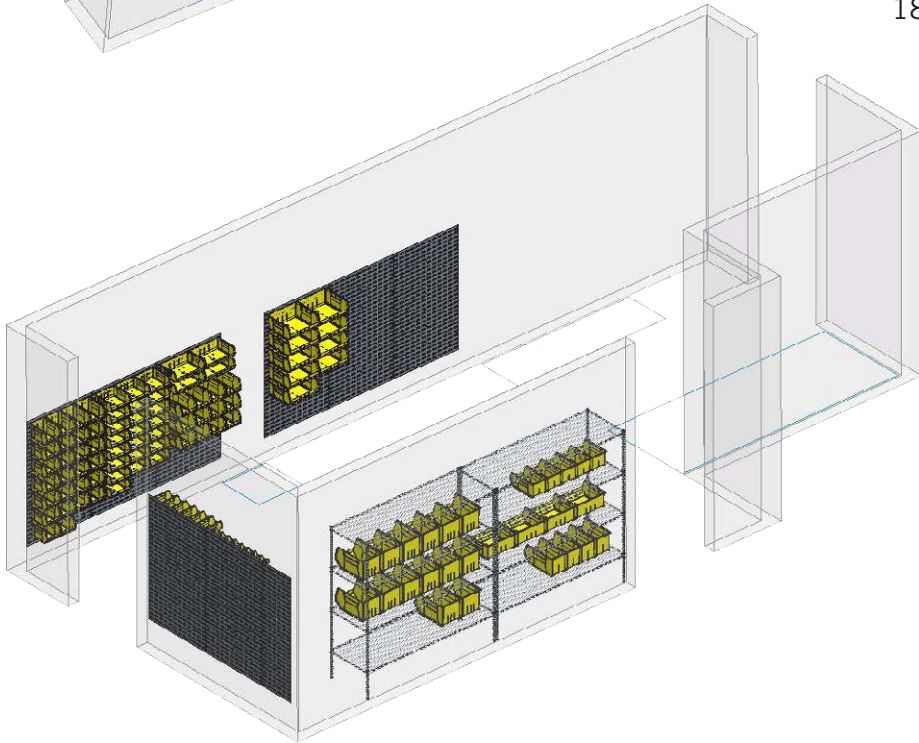

Room Layout Idea Book

This guide provides examples of wall layouts and room layouts by our customers.

Use this to quickly select a layout that would work on your wall. If you choose to install products on only one wall, be careful to adjust the quantity of items in the provided material lists.

12' Wide Wall, Wire Shelving

Rooms are laid out in patterns or groups. See that all the red sections are the same, as are blue and gray.

Item	Quantity	Model Number	Description
1	8	30161	36 x 61 Louvered Panel
2	1	30636	35.75 x 19 Louvered Panel
3	64	30210RED	5.375 X 4.125 X 3 Red AkroBin
4	64	30220RED	7.375 X 4.125 X 3 Red AkroBin
5	24	30224YELLO	10.875 x 4.125 x 4 Yellow AkroBin
6	72	30230RED	10.875 X 5.5 X 5 Red AkroBin
7	24	30235BLUE	10.875"D x 11"W x 5"H Blue AkroBin
8	48	30240BLUE	14.75 X 8.25 X 7 Blue AkroBin
9	16	30250RED	14.75 X 16.5 X 7 Red AkroBin
10	12	30260RED	18 x 11 x 10 Red AkroBin
11	16	30270BLUE	18 x 16.5 x 11 Blue AkroBin
12	1	AC3618SV240	36"W x 18"D x 78"H Cabinet with Secure View Mesh Doors, Louvered Back, with 36 Yellow 30240 AkroBins
13	3	AWS183613014G	18"D x 36"W x 74"H Wire Shelving Unit with 12 Gray 13014 Stak-N-Store Bins

Louvered Panels with Wire Shelving

Most of our panels and racks are 36" wide.

Most people install the louvered panels 12" - 18" off the floor.

Item	Quantity	Model Number	Description
1	1	30118	18 x 61 Louvered Panel
2	8	30161	36 x 61 Louvered Panel
3	34	30210YELLO	5.375 x 4.125 x 3 AkroBin
4	45	30220YELLO	7.375 x 4.125 x 3 AkroBin
5	14	30224YELLO	10.875 x 4.125 x 4 AkroBin
6	29	30230YELLO	10.875 x 5.5 x 5 AkroBin
7	16	30234YELLO	14.75 x 5.5 x 5 AkroBin
8	22	30235YELLO	10.875 x 11 x 5 AkroBin
9	26	30239YELLO	10.75 x 8.25 x 7 AkroBin
10	17	30240YELLO	14.75 x 8.25 x 7 AkroBin
11	13	30250YELLO	14.75 x 16.5 x 7 AkroBin
12	4	30255YELLO	10.875 x 16.5 x 5 AkroBin
13	14	30260YELLO	18 x 11 x 10 AkroBin
14	4	30265YELLO	18 x 8.25 x 9 AkroBin
15	2	AWS742472SU	24 D x 72 W x 74 H Wire Shelving Unit