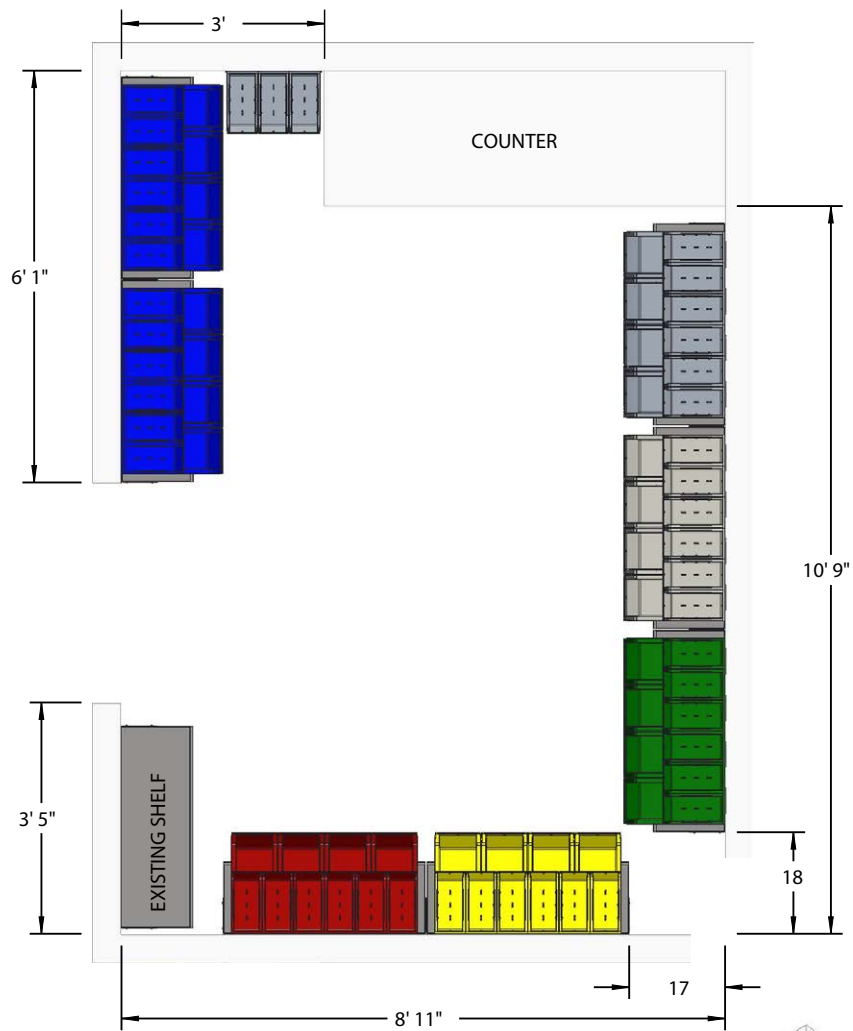

Item	Quantity	Model Number	Description
1	1	30118	18 x 61 Louvered Panel
2	7	30161	36 x 61 Louvered Panel
3	14	30635	12.75 x 35.625 x 6.4375 AkroShelf
4	24	30230BLUE	10.875 X 5.5 X 5 Blue AkroBin
5	12	30230GREEN	10.875 X 5.5 X 5 Green AkroBin
6	12	30230RED	10.875 X 5.5 X 5 Red AkroBin
7	28	30230SCLAR	10.875 X 5.5 X 5 Semi-Clear AkroBin
8	12	30230STONE	10.875 X 5.5 X 5 Stone AkroBin
9	12	30230YELLOW	10.875 X 5.5 X 5 Yellow AkroBin
10	6	30235BLACK	10.875 x 11 x 5 Black AkroBin
11	12	30235BLUE	10.875 x 11 x 5 Blue AkroBin
12	6	30235GREEN	10.875 x 11 x 5 Green AkroBin
13	6	30235RED	10.875 x 11 x 5 Red AkroBin
14	13	30235SCLAR	10.875 x 11 x 5 Semi-Clear AkroBin
15	6	30235YELLOW	10.875 x 11 x 5 Yellow AkroBin
16	8	30265BLUE	18 x 8.25 x 9 Blue AkroBin
17	4	30265GREEN	18 x 8.25 x 9 Green AkroBin
18	4	30265RED	18 x 8.25 x 9 Red AkroBin
19	4	30265SCLAR	18 x 8.25 x 9 Semi-Clear AkroBin
20	4	30265STONE	18 x 8.25 x 9 Stone AkroBin
21	4	30265YELLOW	18 x 8.25 x 9 Yellow AkroBin