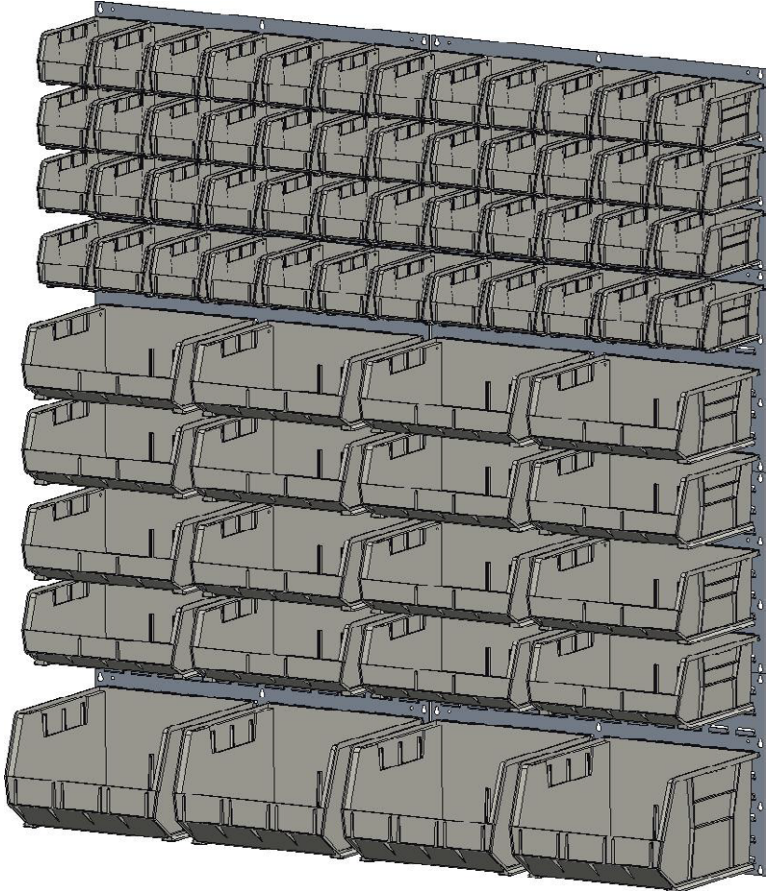

6' Wide Wall

Item	Quantity	Akro-Mils Part Num	Description
1	48	30230STONE	10.875"D x 5.5"W x 5"H Stone AkroBin
2	16	30250STONE	14.75"D x 16.5"W x 7"H Stone AkroBin
3	4	30270STONE	18"D x 16.5"W x 11"H Stone AkroBin

Don't forget to discuss bin labels. Akro-Mils has a few options for you.