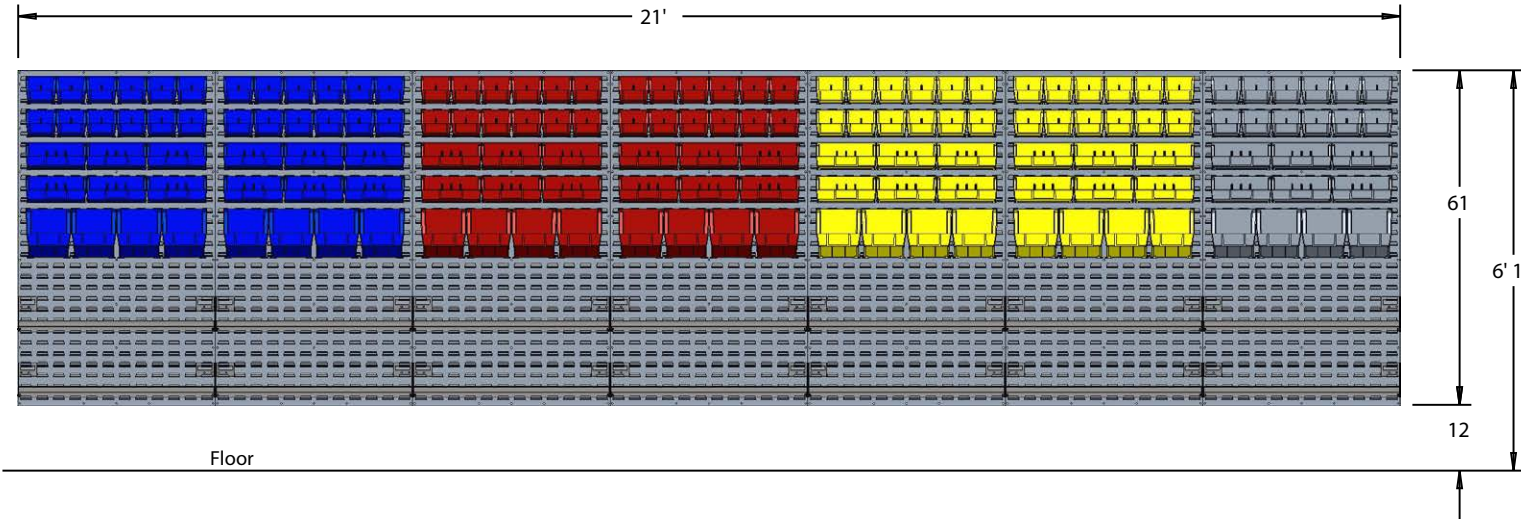

21', 27', 12' Wide Wall

Save up to 30% of your space by using panel/bin systems versus shelving units.

Item	Quantity	Model Number	Description
1	20	30161	36 x 61 Louvered Panel
2	20	30635	12.75 x 35.625 x 6.4375 AkroShelf
3	108	30230BLUE	10.875 x 5.5 x 5 Blue AkroBin
4	84	30230RED	10.875 x 5.5 x 5 Red AkroBin
5	48	30230YELLO	10.875 x 5.5 x 5 Yellow AkroBin
6	54	30235BLUE	10.875"D x 11"W x 5"H Blue AkroBin
7	42	30235RED	10.875"D x 11"W x 5"H Red AkroBin
8	24	30235YELLO	10.875"D x 11"W x 5"H Yellow AkroBin
9	72	30265BLUE	18 x 8.25 x 9 Blue AkroBin
10	56	30265RED	18 x 8.25 x 9 Red AkroBin
11	32	30265YELLO	18 x 8.25 x 9 Yellow AkroBin

17½' x 8½' Room

Item	Quantity	Model Number	Description
1	12	30161	36"W x 61"H Louvered Panel
2	116	30240BLUE	14.75"D x 8.25"W x 7"H Blue AkroBin
3	33	30260BLUE	18"D x 11"W x 10"H Blue AkroBin
4	88	30265BLUE	18"D x 8.25"W x 9"H Blue AkroBin
5	22	30270BLUE	18"D x 16.5"W x 11"H Blue AkroBin

Great idea to buy most of, but not all the bins at the start of the project. As you install around the room, then order more bins as needed. Thus fewer leftover bins.

21' Wide Wall

Note the AkroShelf steel shelves used on these panels.

Item	Quantity	Model Number	Description
1	7	30161	36 x 61 Louvered Panel
2	14	30635	12.75 x 35.625 x 6.4375 AkroShelf
3	24	30230BLUE	10.875 x 5.5 x 5 Blue AkroBin
4	24	30230RED	10.875 x 5.5 x 5 Red AkroBin
5	12	30230SCLAR	10.875 x 5.5 x 5 Semi-Clear AkroBin
6	24	30230YELLO	10.875 x 5.5 x 5 Yellow AkroBin
7	12	30235BLUE	10.875"D x 11"W x 5"H Blue AkroBin
8	12	30235RED	10.875"D x 11"W x 5"H Red AkroBin
9	6	30235SCLAR	10.875"D x 11"W x 5"H Semi-Clear AkroBin
10	12	30235YELLOW	10.875"D x 11"W x 5"H Yellow AkroBin
11	8	30265BLUE	18 x 8.25 x 9 Blue AkroBin
12	8	30265RED	18 x 8.25 x 9 Red AkroBin
13	4	30265SCLAR	18 x 8.25 x 9 Semi-Clear AkroBin
14	8	30265YELLOW	18 x 8.25 x 9 Yellow AkroBin