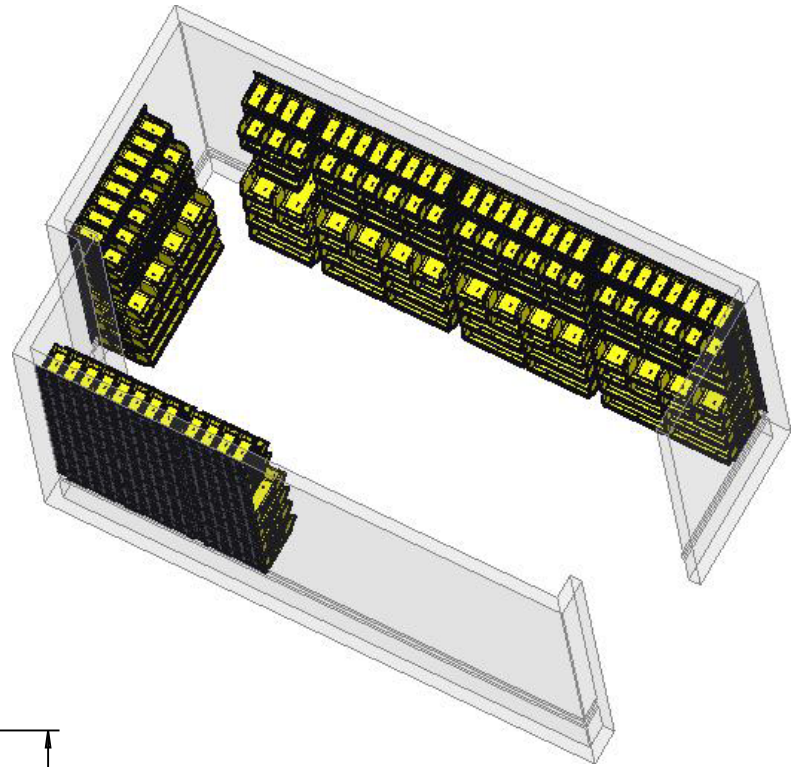

12' Wide Wall

Item	Quantity	Akro-Mils Part Num	Description
1	2	30118	18 x 61 Louvered Panel
2	5	30161	36 x 61 Louvered Panel
3	96	30220YELLO	7.375 x 4.125 x 3 Yellow AkroBin
4	72	30230YELLO	10.875 x 5.5 x 5 Yellow AkroBin
5	34	30235YELLOW	10.875"D x 11"W x 5"H Yellow AkroBin
6	48	30240YELLO	14.75 x 8.25 x 7 Yellow AkroBin
7	24	30250YELLO	14.75 x 16.5 x 7 Yellow AkroBin

akro-mils.com

1293 South Main Street, Akron, Ohio 44301 • Tel: 800.253.2467 • sales@akro-mils.com
In Canada: Ak-West, Inc. • Tel: 877.979.8940 • Fax: 403.225.1696 • sales@ak-westinc.com • ak-westinc.com