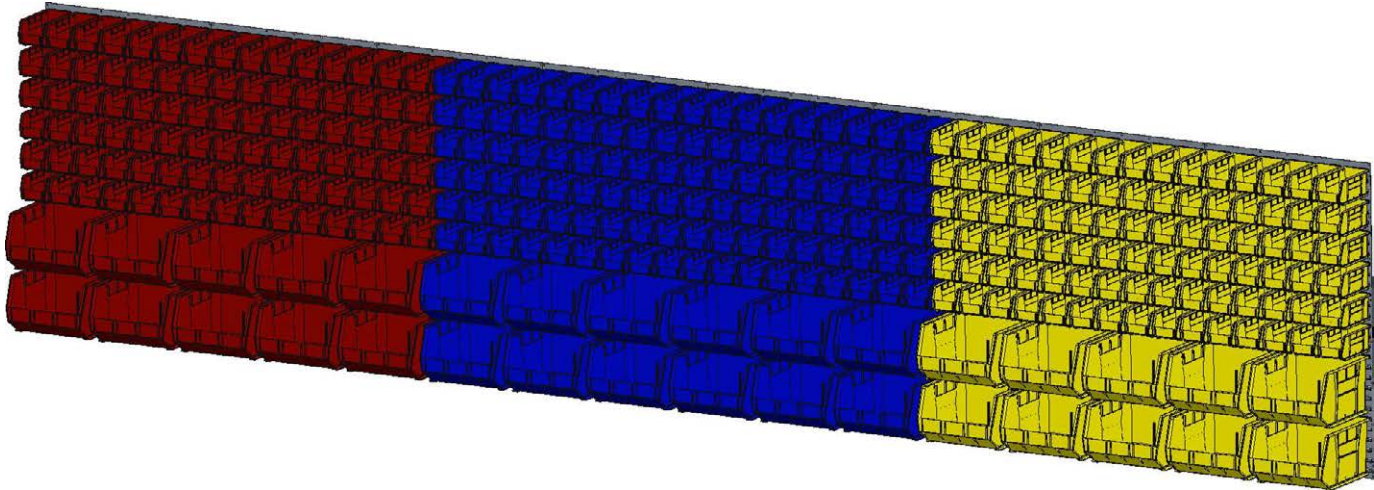

24' Wide Wall

BOM for Both Sections

Item	Quantity	Model Number	Description
1	16	30161	36 x 61 Louvered Panel
2	216	30230BLUE	10.875 x 5.5 x 5 Blue AkroBin
3	180	30230RED	10.875 x 5.5 x 5 Red AkroBin
4	180	30230YELLO	10.875 x 5.5 x 5 Yellow AkroBin
5	24	30270BLUE	18 x 16.5 x 11 Blue AkroBin
6	20	30270RED	18 x 16.5 x 11 Red AkroBin
7	20	30270YELLO	18 x 16.5 x 11 Yellow AkroBin