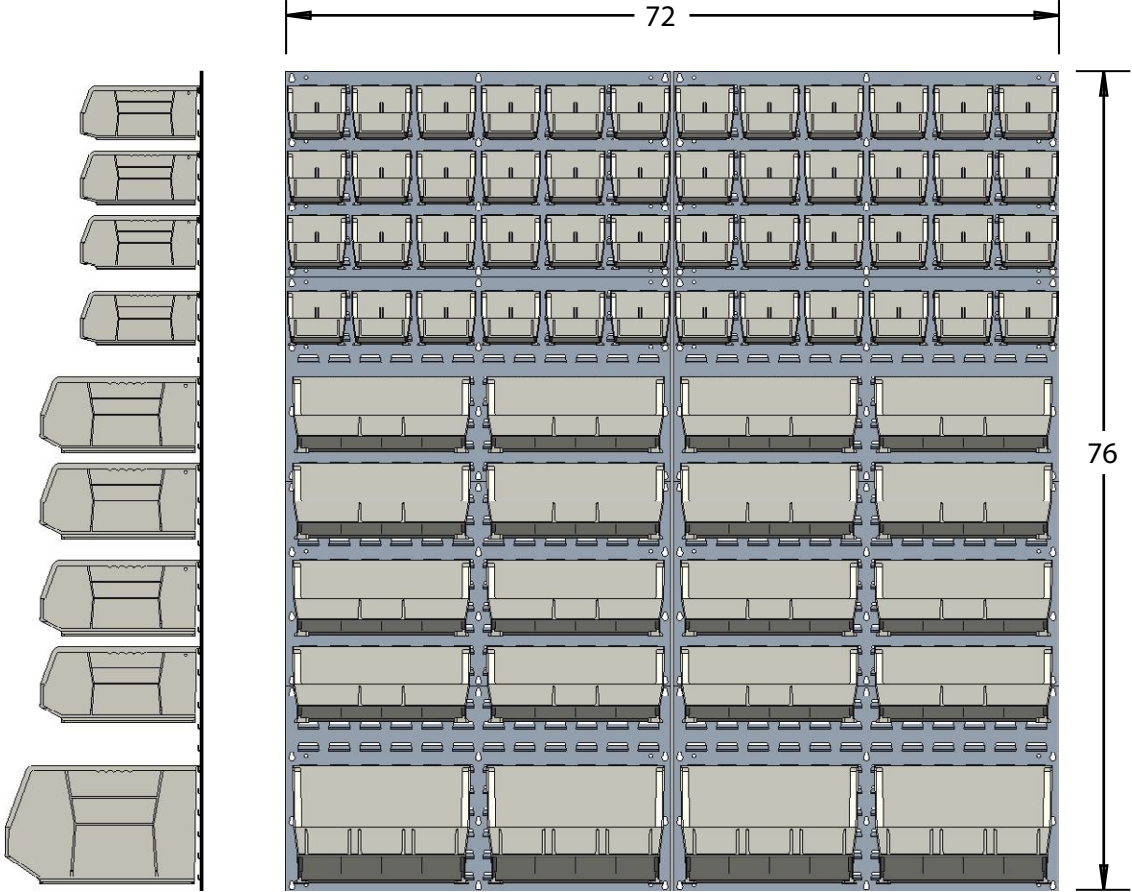

6' Wide Wall

Item	Quantity	Akro-Mils Part Num	Description
1	48	30230STONE	10.875"D x 5.5"W x 5"H Stone AkroBin
2	16	30250STONE	14.75"D x 16.5"W x 7"H Stone AkroBin
3	4	30270STONE	18"D x 16.5"W x 11"H Stone AkroBin

Don't forget to discuss bin labels. Akro-Mils has a few options for you.