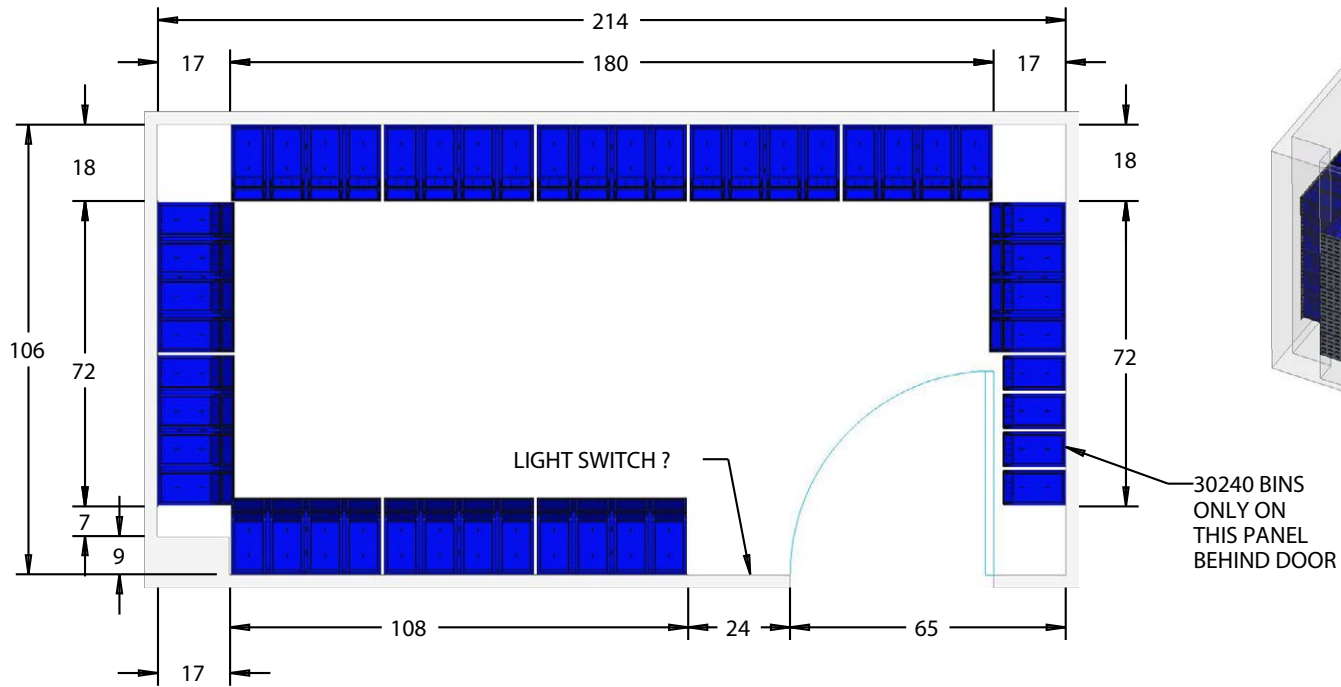

Louvered Panels with Wire Shelving

Most of our panels and racks are 36" wide.

Most people install the louvered panels 12" - 18" off the floor.

Item	Quantity	Model Number	Description
1	1	30118	18 x 61 Louvered Panel
2	8	30161	36 x 61 Louvered Panel
3	34	30210YELLO	5.375 x 4.125 x 3 AkroBin
4	45	30220YELLO	7.375 x 4.125 x 3 AkroBin
5	14	30224YELLO	10.875 x 4.125 x 4 AkroBin
6	29	30230YELLO	10.875 x 5.5 x 5 AkroBin
7	16	30234YELLO	14.75 x 5.5 x 5 AkroBin
8	22	30235YELLO	10.875 x 11 x 5 AkroBin
9	26	30239YELLO	10.75 x 8.25 x 7 AkroBin
10	17	30240YELLO	14.75 x 8.25 x 7 AkroBin
11	13	30250YELLO	14.75 x 16.5 x 7 AkroBin
12	4	30255YELLO	10.875 x 16.5 x 5 AkroBin
13	14	30260YELLO	18 x 11 x 10 AkroBin
14	4	30265YELLO	18 x 8.25 x 9 AkroBin
15	2	AWS742472SU	24 D x 72 W x 74 H Wire Shelving Unit

21', 27', 12' Wide Wall

Save up to 30% of your space by using panel/bin systems versus shelving units.

Item	Quantity	Model Number	Description
1	20	30161	36 x 61 Louvered Panel
2	20	30635	12.75 x 35.625 x 6.4375 AkroShelf
3	108	30230BLUE	10.875 x 5.5 x 5 Blue AkroBin
4	84	30230RED	10.875 x 5.5 x 5 Red AkroBin
5	48	30230YELLO	10.875 x 5.5 x 5 Yellow AkroBin
6	54	30235BLUE	10.875"D x 11"W x 5"H Blue AkroBin
7	42	30235RED	10.875"D x 11"W x 5"H Red AkroBin
8	24	30235YELLO	10.875"D x 11"W x 5"H Yellow AkroBin
9	72	30265BLUE	18 x 8.25 x 9 Blue AkroBin
10	56	30265RED	18 x 8.25 x 9 Red AkroBin
11	32	30265YELLO	18 x 8.25 x 9 Yellow AkroBin

17½' x 8½' Room

Item	Quantity	Model Number	Description
1	12	30161	36"W x 61"H Louvered Panel
2	116	30240BLUE	14.75"D x 8.25"W x 7"H Blue AkroBin
3	33	30260BLUE	18"D x 11"W x 10"H Blue AkroBin
4	88	30265BLUE	18"D x 8.25"W x 9"H Blue AkroBin
5	22	30270BLUE	18"D x 16.5"W x 11"H Blue AkroBin