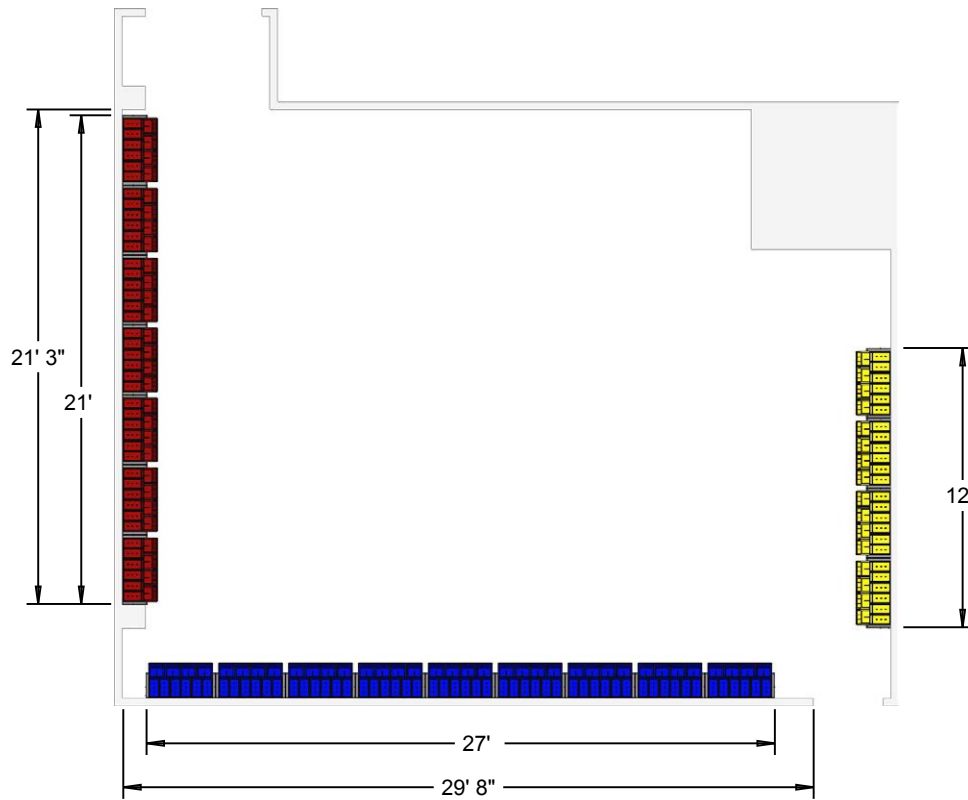

Louvered Panels with Wire Shelving

Most of our panels and racks are 36" wide.

Most people install the louvered panels 12" - 18" off the floor.

Item	Quantity	Model Number	Description
1	1	30118	18 x 61 Louvered Panel
2	8	30161	36 x 61 Louvered Panel
3	34	30210YELLO	5.375 x 4.125 x 3 AkroBin
4	45	30220YELLO	7.375 x 4.125 x 3 AkroBin
5	14	30224YELLO	10.875 x 4.125 x 4 AkroBin
6	29	30230YELLO	10.875 x 5.5 x 5 AkroBin
7	16	30234YELLO	14.75 x 5.5 x 5 AkroBin
8	22	30235YELLO	10.875 x 11 x 5 AkroBin
9	26	30239YELLO	10.75 x 8.25 x 7 AkroBin
10	17	30240YELLO	14.75 x 8.25 x 7 AkroBin
11	13	30250YELLO	14.75 x 16.5 x 7 AkroBin
12	4	30255YELLO	10.875 x 16.5 x 5 AkroBin
13	14	30260YELLO	18 x 11 x 10 AkroBin
14	4	30265YELLO	18 x 8.25 x 9 AkroBin
15	2	AWS742472SU	24 D x 72 W x 74 H Wire Shelving Unit

9' Wide Wall

Be careful not to cover electrical receptacles or switches with the panels.

Item	Quantity	Model Number	Description
1	1	30161	36 x 61 Louvered Panel
2	4	30636	35.75 x 19 Louvered Panel
3	36	30230BLUE	10.875 x 5.5 x 5 Blue AkroBin
4	16	30240BLUE	14.75 x 8.25 x 7 Blue AkroBin
5	15	30260BLUE	18 x 11 x 10 Blue AkroBin

21', 27', 12' Wide Wall

Save up to 30% of your space by using panel/bin systems versus shelving units.

Item	Quantity	Model Number	Description
1	20	30161	36 x 61 Louvered Panel
2	20	30635	12.75 x 35.625 x 6.4375 AkroShelf
3	108	30230BLUE	10.875 x 5.5 x 5 Blue AkroBin
4	84	30230RED	10.875 x 5.5 x 5 Red AkroBin
5	48	30230YELLO	10.875 x 5.5 x 5 Yellow AkroBin
6	54	30235BLUE	10.875"D x 11"W x 5"H Blue AkroBin
7	42	30235RED	10.875"D x 11"W x 5"H Red AkroBin
8	24	30235YELLO	10.875"D x 11"W x 5"H Yellow AkroBin
9	72	30265BLUE	18 x 8.25 x 9 Blue AkroBin
10	56	30265RED	18 x 8.25 x 9 Red AkroBin
11	32	30265YELLO	18 x 8.25 x 9 Yellow AkroBin