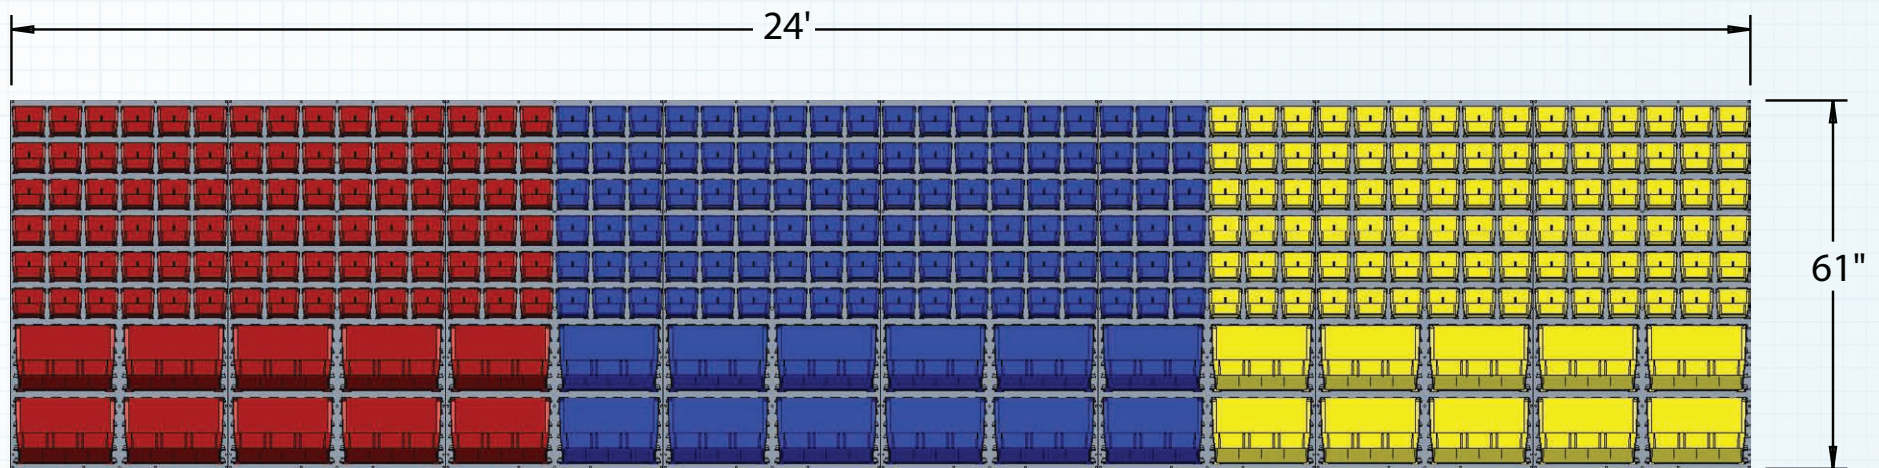

Room Layout Idea Book

This guide provides examples of wall layouts and room layouts by our customers.

Use this to quickly select a layout that would work on your wall. If you choose to install products on only one wall, be careful to adjust the quantity of items in the provided material lists.

12' Wide Wall, Wire Shelving

Rooms are laid out in patterns or groups. See that all the red sections are the same, as are blue and gray.

Item	Quantity	Model Number	Description
1	8	30161	36 x 61 Louvered Panel
2	1	30636	35.75 x 19 Louvered Panel
3	64	30210RED	5.375 X 4.125 X 3 Red AkroBin
4	64	30220RED	7.375 X 4.125 X 3 Red AkroBin
5	24	30224YELLO	10.875 x 4.125 x 4 Yellow AkroBin
6	72	30230RED	10.875 X 5.5 X 5 Red AkroBin
7	24	30235BLUE	10.875"D x 11"W x 5"H Blue AkroBin
8	48	30240BLUE	14.75 X 8.25 X 7 Blue AkroBin
9	16	30250RED	14.75 X 16.5 X 7 Red AkroBin
10	12	30260RED	18 x 11 x 10 Red AkroBin
11	16	30270BLUE	18 x 16.5 x 11 Blue AkroBin
12	1	AC3618SV240	36"W x 18"D x 78"H Cabinet with Secure View Mesh Doors, Louvered Back, with 36 Yellow 30240 AkroBins
13	3	AWS183613014G	18"D x 36"W x 74"H Wire Shelving Unit with 12 Gray 13014 Stak-N-Store Bins

Louvered Panels with Wire Shelving

Most of our panels and racks are 36" wide.

Most people install the louvered panels 12" - 18" off the floor.

Item	Quantity	Model Number	Description
1	1	30118	18 x 61 Louvered Panel
2	8	30161	36 x 61 Louvered Panel
3	34	30210YELLO	5.375 x 4.125 x 3 AkroBin
4	45	30220YELLO	7.375 x 4.125 x 3 AkroBin
5	14	30224YELLO	10.875 x 4.125 x 4 AkroBin
6	29	30230YELLO	10.875 x 5.5 x 5 AkroBin
7	16	30234YELLO	14.75 x 5.5 x 5 AkroBin
8	22	30235YELLO	10.875 x 11 x 5 AkroBin
9	26	30239YELLO	10.75 x 8.25 x 7 AkroBin
10	17	30240YELLO	14.75 x 8.25 x 7 AkroBin
11	13	30250YELLO	14.75 x 16.5 x 7 AkroBin
12	4	30255YELLO	10.875 x 16.5 x 5 AkroBin
13	14	30260YELLO	18 x 11 x 10 AkroBin
14	4	30265YELLO	18 x 8.25 x 9 AkroBin
15	2	AWS742472SU	24 D x 72 W x 74 H Wire Shelving Unit