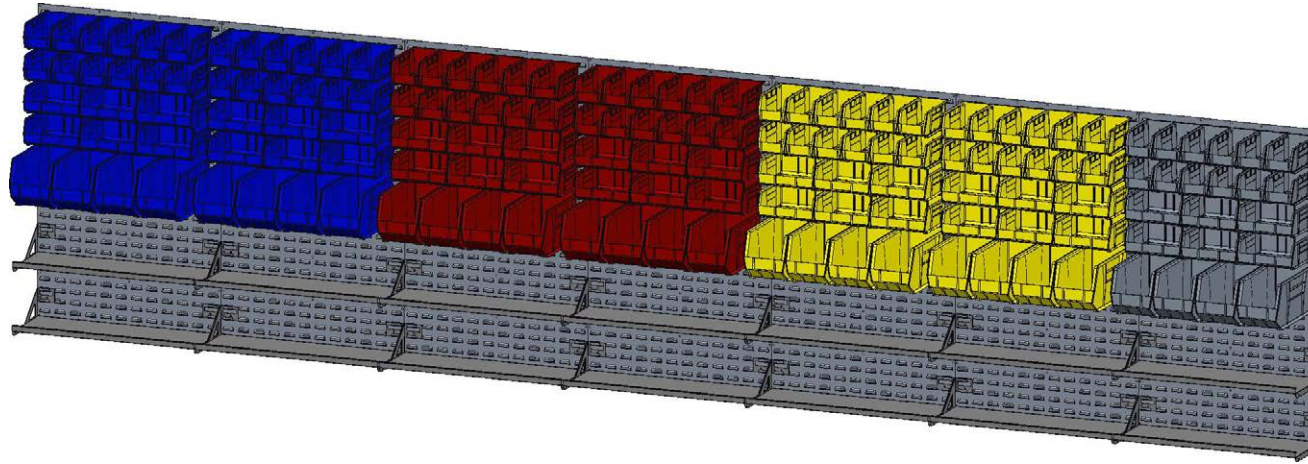

21' Wide Wall

Note the AkroShelf steel shelves used on these panels.