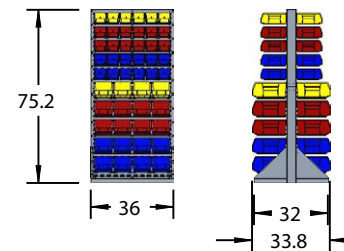

6' Wide Wall with Shelves

Note the AkroShelf steel shelves used on these panels.

Item	Quantity	Model Number	Description
1	2	30161	36 x 61 Louvered Panel
2	32	30224 RED	10.875 x 4.125 x 4 AkroBin
3	24	30230 RED	10.875 X 5.5 X 5 AkroBin
4	12	30235 RED	10.875 X 11 X 5 AkroBin
5	2	30636	35.75 x 19 Louvered Panel
6	4	30635GY	12.75 x 35.625 x 6.4375 AkroShelf

Panels, Single-Sided Racks, Double-Sided Racks

TYPICAL SINGLE-SIDED RACK OF BINS

TYPICAL DOUBLE-SIDED RACK OF BINS

TYPICAL PANEL OF BINS

Item	Quantity	Model Number	Description
1	7	30161	36 x 61 Louvered Panel
2	3	30651	35.75 x 17 x 75.125 Heavy-Duty Single-Sided Floor Rack
3	7	30653	35.75 x 32 x 75.125 Heavy-Duty Double-Sided Floor Rack
4	288	30230BLUE	10.875 x 5.5 x 5 Blue AkroBin
5	288	30230RED	10.875 x 5.5 x 5 Red AkroBin
6	144	30230YELLO	10.875 x 5.5 x 5 Yellow AkroBin
7	192	30240BLUE	14.75 x 8.25 x 7 Blue AkroBin
8	164	30240RED	14.75 x 8.25 x 7 Red AkroBin
9	96	30240YELLO	14.75 x 8.25 x 7 Yellow AkroBin
10	2	AWS184830283B	18 x 48 x 74 Wire Shelving Unit with Blue 30283 Super-Size AkroBins
11	2	AWS184830283R	18 x 48 x 74 Wire Shelving Unit with Red 30283 Super-Size AkroBins