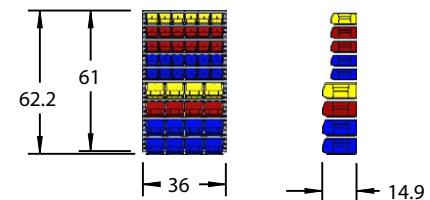

Panels, Single-Sided Racks, Double-Sided Racks

TYPICAL SINGLE-SIDED RACK OF BINS

TYPICAL DOUBLE-SIDED RACK OF BINS

TYPICAL PANEL OF BINS

Item	Quantity	Model Number	Description
1	7	30161	36 x 61 Louvered Panel
2	3	30651	35.75 x 17 x 75.125 Heavy-Duty Single-Sided Floor Rack
3	7	30653	35.75 x 32 x 75.125 Heavy-Duty Double-Sided Floor Rack
4	288	30230BLUE	10.875 x 5.5 x 5 Blue AkroBin
5	288	30230RED	10.875 x 5.5 x 5 Red AkroBin
6	144	30230YELLO	10.875 x 5.5 x 5 Yellow AkroBin
7	192	30240BLUE	14.75 x 8.25 x 7 Blue AkroBin
8	164	30240RED	14.75 x 8.25 x 7 Red AkroBin
9	96	30240YELLO	14.75 x 8.25 x 7 Yellow AkroBin
10	2	AWS184830283B	18 x 48 x 74 Wire Shelving Unit with Blue 30283 Super-Size AkroBins
11	2	AWS184830283R	18 x 48 x 74 Wire Shelving Unit with Red 30283 Super-Size AkroBins