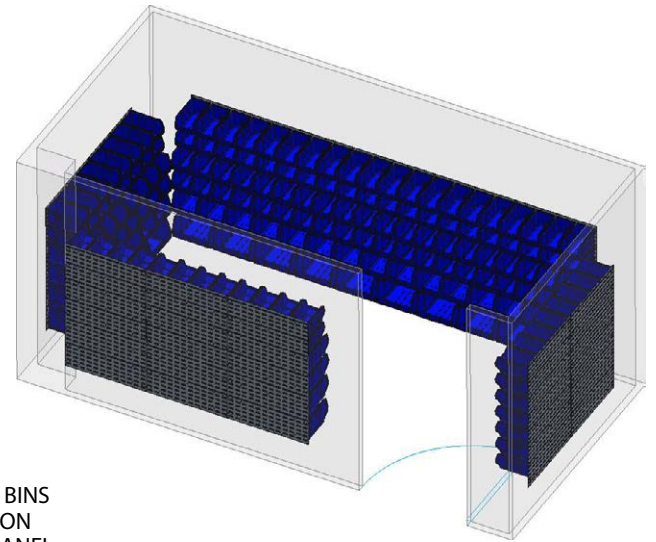

17½' x 8½' Room

Item	Quantity	Model Number	Description
1	12	30161	36"W x 61"H Louvered Panel
2	116	30240BLUE	14.75"D x 8.25"W x 7"H Blue AkroBin
3	33	30260BLUE	18"D x 11"W x 10"H Blue AkroBin
4	88	30265BLUE	18"D x 8.25"W x 9"H Blue AkroBin
5	22	30270BLUE	18"D x 16.5"W x 11"H Blue AkroBin

Great idea to buy most of, but not all the bins at the start of the project. As you install around the room, then order more bins as needed. Thus fewer leftover bins.