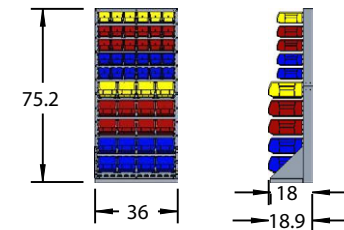

6' Wide Wall with Shelves

Note the AkroShelf steel shelves used on these panels.

Item	Quantity	Model Number	Description
1	2	30161	36 x 61 Louvered Panel
2	32	30224 RED	10.875 x 4.125 x 4 AkroBin
3	24	30230 RED	10.875 X 5.5 X 5 AkroBin
4	12	30235 RED	10.875 X 11 X 5 AkroBin
5	2	30636	35.75 x 19 Louvered Panel
6	4	30635GY	12.75 x 35.625 x 6.4375 AkroShelf

Panels, Single-Sided Racks, Double-Sided Racks

TYPICAL SINGLE-SIDED RACK OF BINS

TYPICAL DOUBLE-SIDED RACK OF BINS

TYPICAL PANEL OF BINS

Item	Quantity	Model Number	Description
1	7	30161	36 x 61 Louvered Panel
2	3	30651	35.75 x 17 x 75.125 Heavy-Duty Single-Sided Floor Rack
3	7	30653	35.75 x 32 x 75.125 Heavy-Duty Double-Sided Floor Rack
4	288	30230BLUE	10.875 x 5.5 x 5 Blue AkroBin
5	288	30230RED	10.875 x 5.5 x 5 Red AkroBin
6	144	30230YELLO	10.875 x 5.5 x 5 Yellow AkroBin
7	192	30240BLUE	14.75 x 8.25 x 7 Blue AkroBin
8	164	30240RED	14.75 x 8.25 x 7 Red AkroBin
9	96	30240YELLO	14.75 x 8.25 x 7 Yellow AkroBin
10	2	AWS184830283B	18 x 48 x 74 Wire Shelving Unit with Blue 30283 Super-Size AkroBins
11	2	AWS184830283R	18 x 48 x 74 Wire Shelving Unit with Red 30283 Super-Size AkroBins