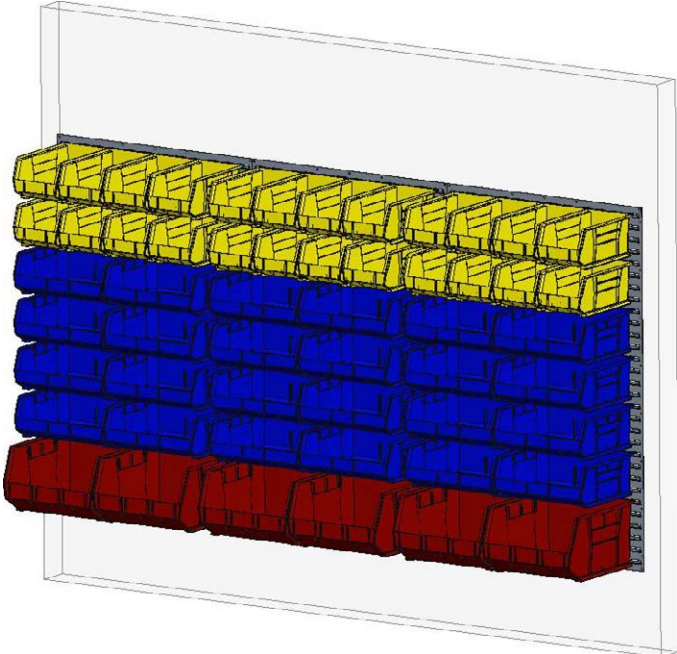

9½' Wide Wall

For most applications, choose only 4 or 5 bin sizes for a neat, clean look.

Item	Quantity	Model Number	Description
1	3	30161	36 x 61 Louvered Panel
2	24	30240YELLOW	14.75 x 8.25 x 7 Yellow AkroBin
3	24	30250BLUE	14.75 x 16.5 x 7 Blue AkroBin
4	6	30270RED	18 x 16.5 x 11 Red AkroBin