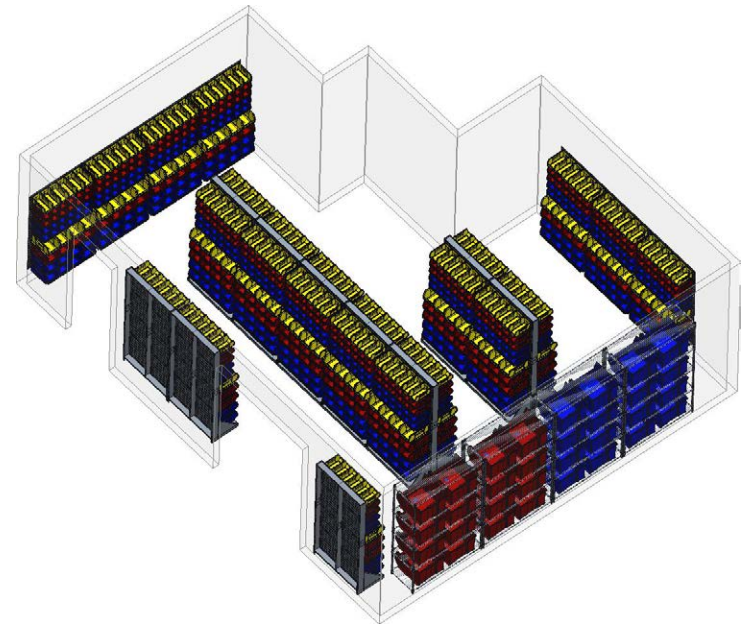

Panels, Single-Sided Racks, Double-Sided Racks

TYPICAL SINGLE-SIDED RACK OF BINS