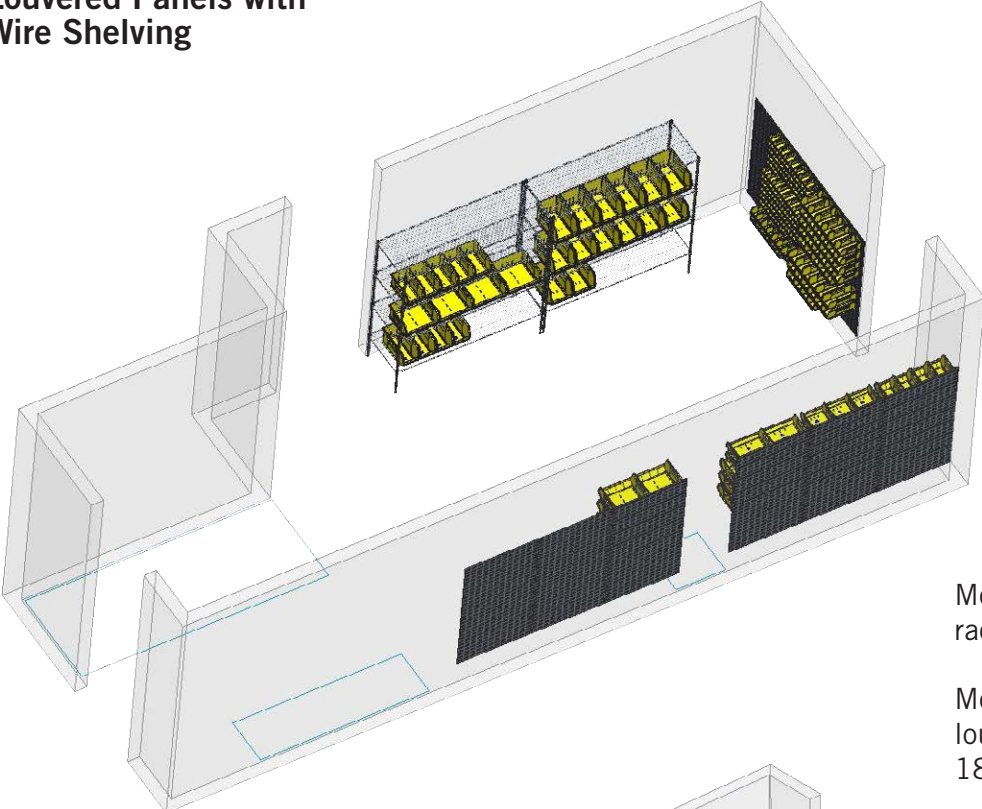

Room Layout Idea Book

This guide provides examples of wall layouts and room layouts by our customers.

Use this to quickly select a layout that would work on your wall. If you choose to install products on only one wall, be careful to adjust the quantity of items in the provided material lists.

12' Wide Wall, Wire Shelving

Rooms are laid out in patterns or groups. See that all the red sections are the same, as are blue and gray.

Item	Quantity	Model Number	Description
1	8	30161	36 x 61 Louvered Panel
2	1	30636	35.75 x 19 Louvered Panel
3	64	30210RED	5.375 X 4.125 X 3 Red AkroBin
4	64	30220RED	7.375 X 4.125 X 3 Red AkroBin
5	24	30224YELLO	10.875 x 4.125 x 4 Yellow AkroBin
6	72	30230RED	10.875 X 5.5 X 5 Red AkroBin
7	24	30235BLUE	10.875"D x 11"W x 5"H Blue AkroBin
8	48	30240BLUE	14.75 X 8.25 X 7 Blue AkroBin
9	16	30250RED	14.75 X 16.5 X 7 Red AkroBin
10	12	30260RED	18 x 11 x 10 Red AkroBin
11	16	30270BLUE	18 x 16.5 x 11 Blue AkroBin
12	1	AC3618SV240	36"W x 18"D x 78"H Cabinet with Secure View Mesh Doors, Louvered Back, with 36 Yellow 30240 AkroBins
13	3	AWS183613014G	18"D x 36"W x 74"H Wire Shelving Unit with 12 Gray 13014 Stak-N-Store Bins

Louvered Panels with Wire Shelving

Most of our panels and racks are 36" wide.

Most people install the louvered panels 12" - 18" off the floor.

Item	Quantity	Model Number	Description
1	1	30118	18 x 61 Louvered Panel
2	8	30161	36 x 61 Louvered Panel
3	34	30210YELLO	5.375 x 4.125 x 3 AkroBin
4	45	30220YELLO	7.375 x 4.125 x 3 AkroBin
5	14	30224YELLO	10.875 x 4.125 x 4 AkroBin
6	29	30230YELLO	10.875 x 5.5 x 5 AkroBin
7	16	30234YELLO	14.75 x 5.5 x 5 AkroBin
8	22	30235YELLO	10.875 x 11 x 5 AkroBin
9	26	30239YELLO	10.75 x 8.25 x 7 AkroBin
10	17	30240YELLO	14.75 x 8.25 x 7 AkroBin
11	13	30250YELLO	14.75 x 16.5 x 7 AkroBin
12	4	30255YELLO	10.875 x 16.5 x 5 AkroBin
13	14	30260YELLO	18 x 11 x 10 AkroBin
14	4	30265YELLO	18 x 8.25 x 9 AkroBin
15	2	AWS742472SU	24 D x 72 W x 74 H Wire Shelving Unit