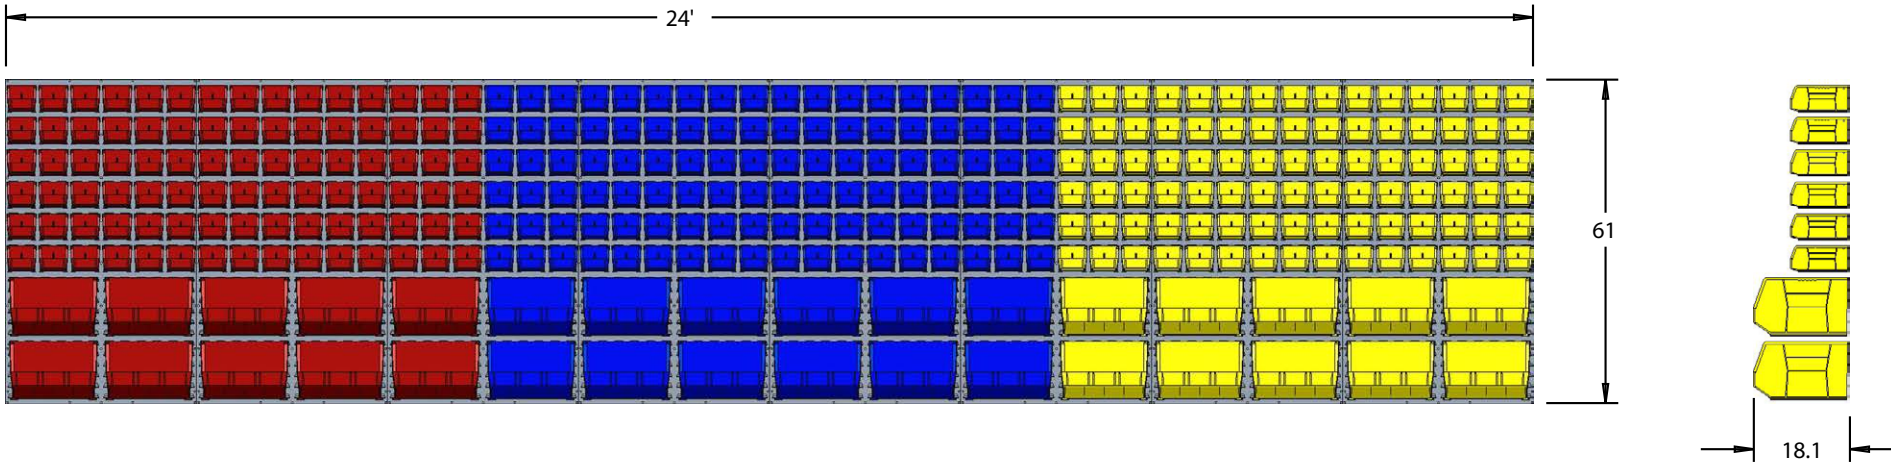

24' Wide Wall

BOM for Both Sections

Item	Quantity	Model Number	Description
1	16	30161	36 x 61 Louvered Panel
2	216	30230BLUE	10.875 x 5.5 x 5 Blue AkroBin
3	180	30230RED	10.875 x 5.5 x 5 Red AkroBin
4	180	30230YELLO	10.875 x 5.5 x 5 Yellow AkroBin
5	24	30270BLUE	18 x 16.5 x 11 Blue AkroBin
6	20	30270RED	18 x 16.5 x 11 Red AkroBin
7	20	30270YELLO	18 x 16.5 x 11 Yellow AkroBin