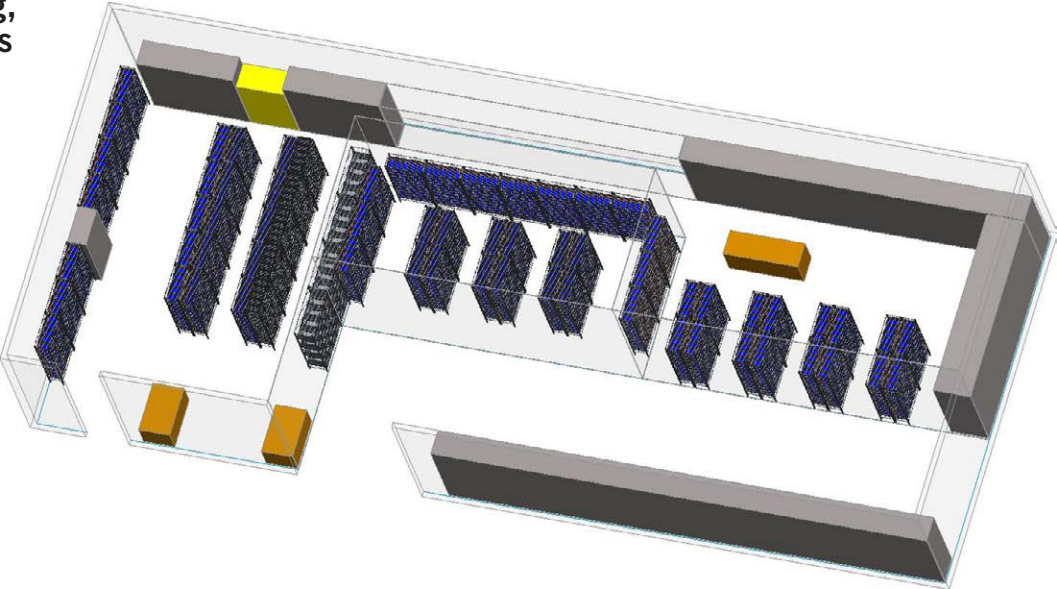

Wire Shelving, Indicator Bins

Item	Quantity	Model Number	Description
1	5	AWS143630130SC	14D x 36W x 74H Wire Shelving, 12 Shelves w/ 60 Semi-Clear 30130 Shelf Bins
2	22	AWS143636442B	14D x 36W x 74D Wire Shelving, 12 Shelves w/ 96 Indicator Bins
3	41	AWS143636462B	14D x 36W x 74H Wire Shelving, 12 Shelves w/ 60 Indicator Bins
4	4	AWS184830260SC	18D x 48W x 74H Wire Shelving, 6 Shelves w/ 24 Semi-Clear 30260 AkroBins