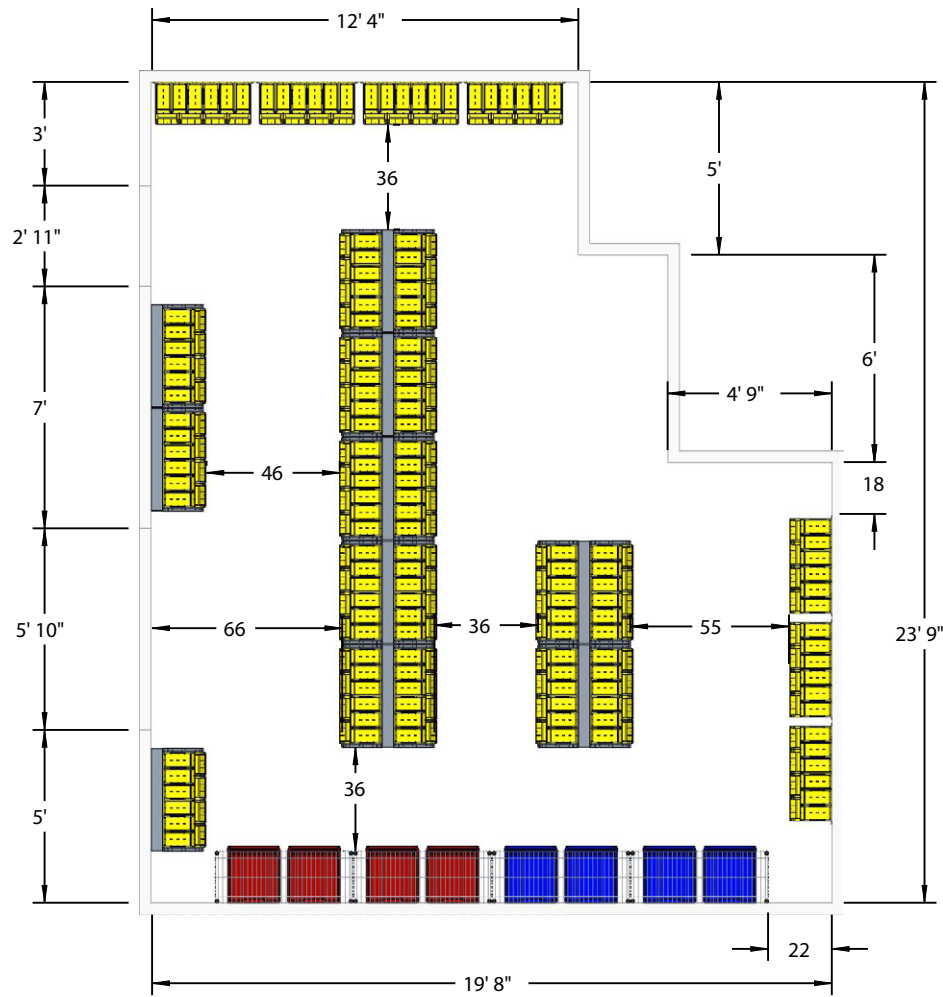

Panels, Single-Sided Racks, Double-Sided Racks

TYPICAL SINGLE-SIDED RACK OF BINS