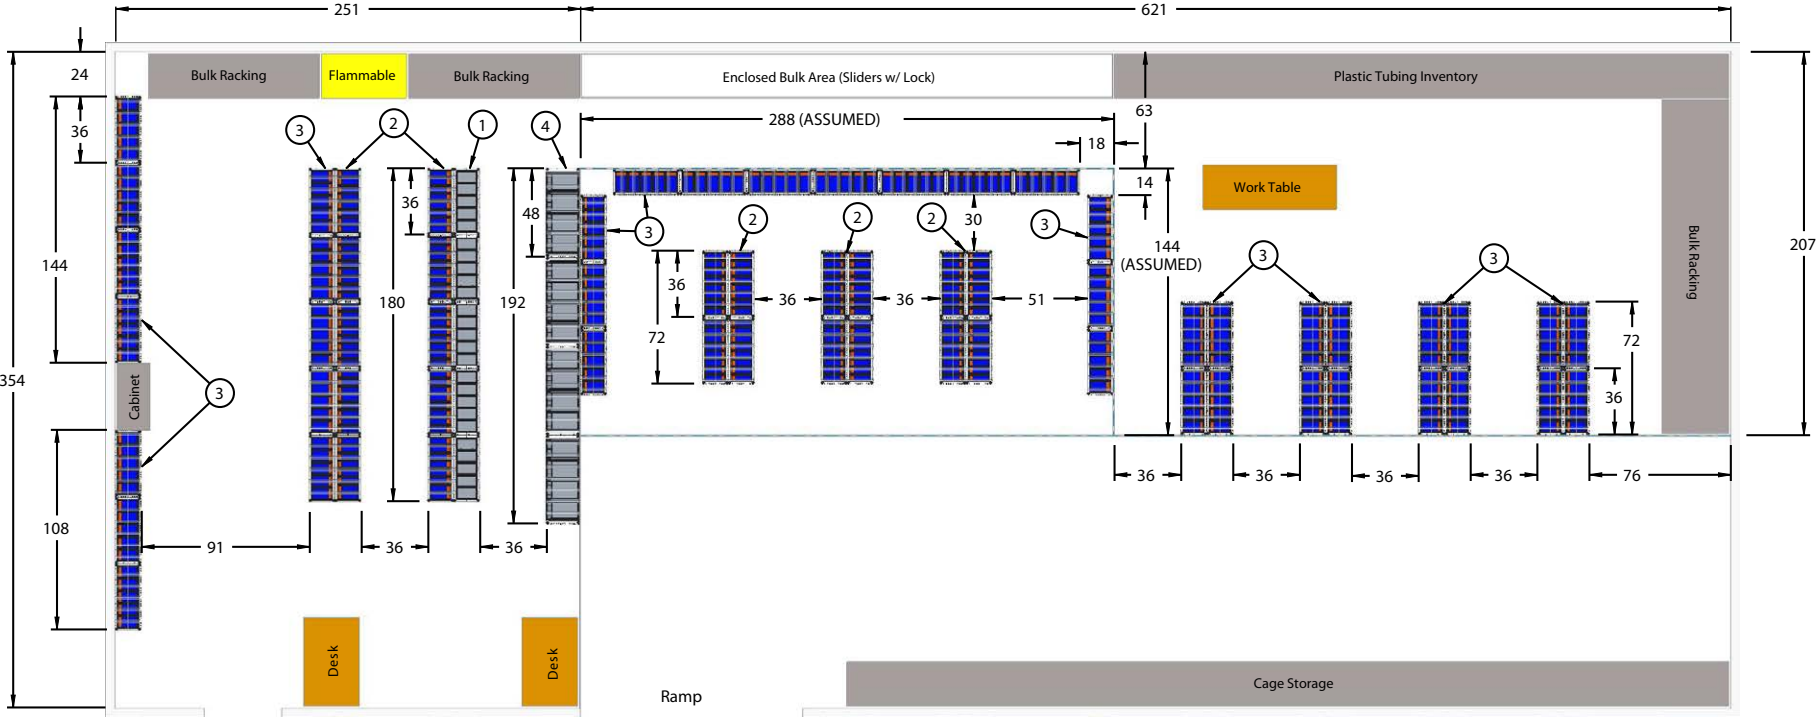

Wire Shelving, Indicator Bins

Item	Quantity	Model Number	Description
1	5	AWS143630130SC	14D x 36W x 74H Wire Shelving, 12 Shelves w/ 60 Semi-Clear 30130 Shelf Bins
2	22	AWS143636442B	14D x 36W x 74D Wire Shelving, 12 Shelves w/ 96 Indicator Bins
3	41	AWS143636462B	14D x 36W x 74H Wire Shelving, 12 Shelves w/ 60 Indicator Bins
4	4	AWS184830260SC	18D x 48W x 74H Wire Shelving, 6 Shelves w/ 24 Semi-Clear 30260 AkroBins