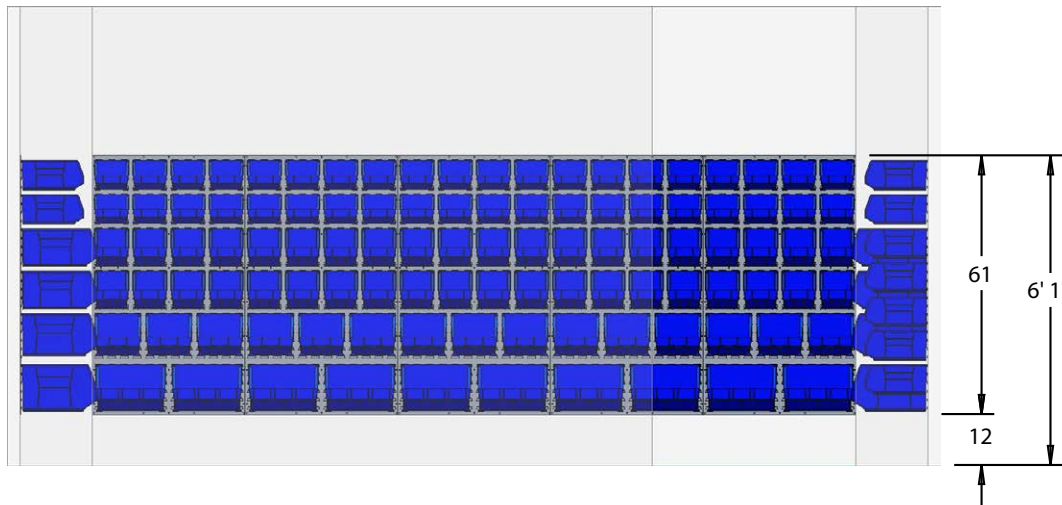

Louvered Panels with Wire Shelving

Most of our panels and racks are 36" wide.

Most people install the louvered panels 12" - 18" off the floor.

Item	Quantity	Model Number	Description
1	1	30118	18 x 61 Louvered Panel
2	8	30161	36 x 61 Louvered Panel
3	34	30210YELLO	5.375 x 4.125 x 3 AkroBin
4	45	30220YELLO	7.375 x 4.125 x 3 AkroBin
5	14	30224YELLO	10.875 x 4.125 x 4 AkroBin
6	29	30230YELLO	10.875 x 5.5 x 5 AkroBin
7	16	30234YELLO	14.75 x 5.5 x 5 AkroBin
8	22	30235YELLO	10.875 x 11 x 5 AkroBin
9	26	30239YELLO	10.75 x 8.25 x 7 AkroBin
10	17	30240YELLO	14.75 x 8.25 x 7 AkroBin
11	13	30250YELLO	14.75 x 16.5 x 7 AkroBin
12	4	30255YELLO	10.875 x 16.5 x 5 AkroBin
13	14	30260YELLO	18 x 11 x 10 AkroBin
14	4	30265YELLO	18 x 8.25 x 9 AkroBin
15	2	AWS742472SU	24 D x 72 W x 74 H Wire Shelving Unit

21', 27', 12' Wide Wall

Save up to 30% of your space by using panel/bin systems versus shelving units.

Item	Quantity	Model Number	Description
1	20	30161	36 x 61 Louvered Panel
2	20	30635	12.75 x 35.625 x 6.4375 AkroShelf
3	108	30230BLUE	10.875 x 5.5 x 5 Blue AkroBin
4	84	30230RED	10.875 x 5.5 x 5 Red AkroBin
5	48	30230YELLO	10.875 x 5.5 x 5 Yellow AkroBin
6	54	30235BLUE	10.875"D x 11"W x 5"H Blue AkroBin
7	42	30235RED	10.875"D x 11"W x 5"H Red AkroBin
8	24	30235YELLO	10.875"D x 11"W x 5"H Yellow AkroBin
9	72	30265BLUE	18 x 8.25 x 9 Blue AkroBin
10	56	30265RED	18 x 8.25 x 9 Red AkroBin
11	32	30265YELLO	18 x 8.25 x 9 Yellow AkroBin

17½' x 8½' Room

Item	Quantity	Model Number	Description
1	12	30161	36"W x 61"H Louvered Panel
2	116	30240BLUE	14.75"D x 8.25"W x 7"H Blue AkroBin
3	33	30260BLUE	18"D x 11"W x 10"H Blue AkroBin
4	88	30265BLUE	18"D x 8.25"W x 9"H Blue AkroBin
5	22	30270BLUE	18"D x 16.5"W x 11"H Blue AkroBin