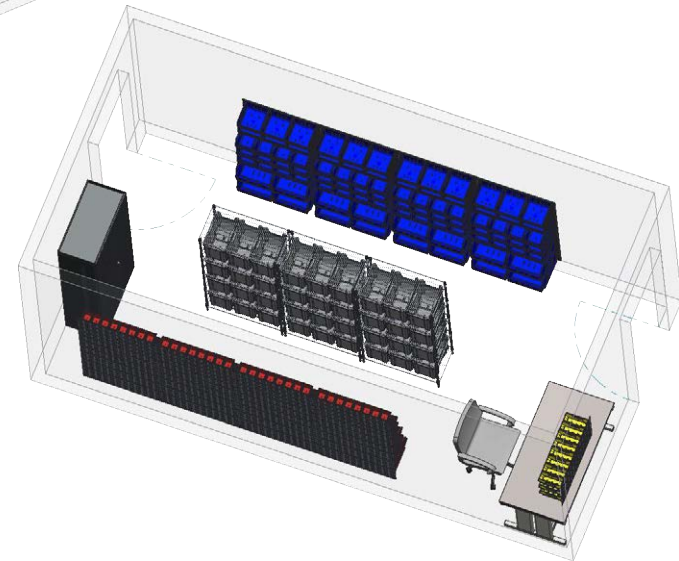

Room Layout Idea Book

This guide provides examples of wall layouts and room layouts by our customers.

Use this to quickly select a layout that would work on your wall. If you choose to install products on only one wall, be careful to adjust the quantity of items in the provided material lists.

12' Wide Wall, Wire Shelving

Rooms are laid out in patterns or groups. See that all the red sections are the same, as are blue and gray.

Item	Quantity	Model Number	Description
1	8	30161	36 x 61 Louvered Panel
2	1	30636	35.75 x 19 Louvered Panel
3	64	30210RED	5.375 X 4.125 X 3 Red AkroBin
4	64	30220RED	7.375 X 4.125 X 3 Red AkroBin
5	24	30224YELLO	10.875 x 4.125 x 4 Yellow AkroBin
6	72	30230RED	10.875 X 5.5 X 5 Red AkroBin
7	24	30235BLUE	10.875"D x 11"W x 5"H Blue AkroBin
8	48	30240BLUE	14.75 X 8.25 X 7 Blue AkroBin
9	16	30250RED	14.75 X 16.5 X 7 Red AkroBin
10	12	30260RED	18 x 11 x 10 Red AkroBin
11	16	30270BLUE	18 x 16.5 x 11 Blue AkroBin
12	1	AC3618SV240	36"W x 18"D x 78"H Cabinet with Secure View Mesh Doors, Louvered Back, with 36 Yellow 30240 AkroBins
13	3	AWS183613014G	18"D x 36"W x 74"H Wire Shelving Unit with 12 Gray 13014 Stak-N-Store Bins

Louvered Panels with Wire Shelving

Most of our panels and racks are 36" wide.

Most people install the louvered panels 12" - 18" off the floor.

Item	Quantity	Model Number	Description
1	1	30118	18 x 61 Louvered Panel
2	8	30161	36 x 61 Louvered Panel
3	34	30210YELLO	5.375 x 4.125 x 3 AkroBin
4	45	30220YELLO	7.375 x 4.125 x 3 AkroBin
5	14	30224YELLO	10.875 x 4.125 x 4 AkroBin
6	29	30230YELLO	10.875 x 5.5 x 5 AkroBin
7	16	30234YELLO	14.75 x 5.5 x 5 AkroBin
8	22	30235YELLO	10.875 x 11 x 5 AkroBin
9	26	30239YELLO	10.75 x 8.25 x 7 AkroBin
10	17	30240YELLO	14.75 x 8.25 x 7 AkroBin
11	13	30250YELLO	14.75 x 16.5 x 7 AkroBin
12	4	30255YELLO	10.875 x 16.5 x 5 AkroBin
13	14	30260YELLO	18 x 11 x 10 AkroBin
14	4	30265YELLO	18 x 8.25 x 9 AkroBin
15	2	AWS742472SU	24 D x 72 W x 74 H Wire Shelving Unit