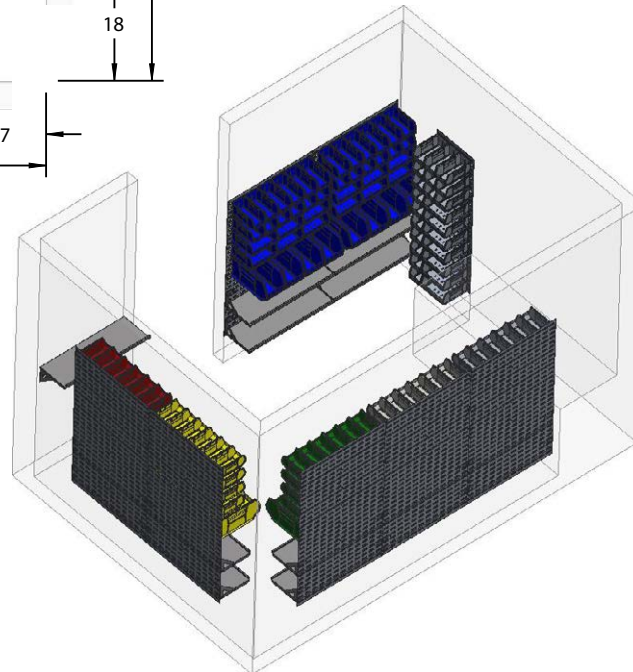

6' Wide Wall

Item	Quantity	Akro-Mils Part Num	Description
1	48	30230STONE	10.875"D x 5.5"W x 5"H Stone AkroBin
2	16	30250STONE	14.75"D x 16.5"W x 7"H Stone AkroBin
3	4	30270STONE	18"D x 16.5"W x 11"H Stone AkroBin

Don't forget to discuss bin labels. Akro-Mils has a few options for you.

Item	Quantity	Model Number	Description
1	1	30118	18 x 61 Louvered Panel
2	7	30161	36 x 61 Louvered Panel
3	14	30635	12.75 x 35.625 x 6.4375 AkroShelf
4	24	30230BLUE	10.875 X 5.5 X 5 Blue AkroBin
5	12	30230GREEN	10.875 X 5.5 X 5 Green AkroBin
6	12	30230RED	10.875 X 5.5 X 5 Red AkroBin
7	28	30230SCLAR	10.875 X 5.5 X 5 Semi-Clear AkroBin
8	12	30230STONE	10.875 X 5.5 X 5 Stone AkroBin
9	12	30230YELLOW	10.875 X 5.5 X 5 Yellow AkroBin
10	6	30235BLACK	10.875 x 11 x 5 Black AkroBin
11	12	30235BLUE	10.875 x 11 x 5 Blue AkroBin
12	6	30235GREEN	10.875 x 11 x 5 Green AkroBin
13	6	30235RED	10.875 x 11 x 5 Red AkroBin
14	13	30235SCLAR	10.875 x 11 x 5 Semi-Clear AkroBin
15	6	30235YELLOW	10.875 x 11 x 5 Yellow AkroBin
16	8	30265BLUE	18 x 8.25 x 9 Blue AkroBin
17	4	30265GREEN	18 x 8.25 x 9 Green AkroBin
18	4	30265RED	18 x 8.25 x 9 Red AkroBin
19	4	30265SCLAR	18 x 8.25 x 9 Semi-Clear AkroBin
20	4	30265STONE	18 x 8.25 x 9 Stone AkroBin
21	4	30265YELLOW	18 x 8.25 x 9 Yellow AkroBin