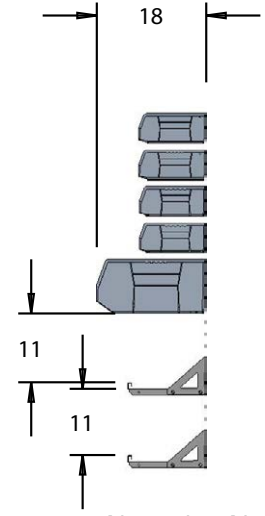

21' Wide Wall

Note the AkroShelf steel shelves used on these panels.