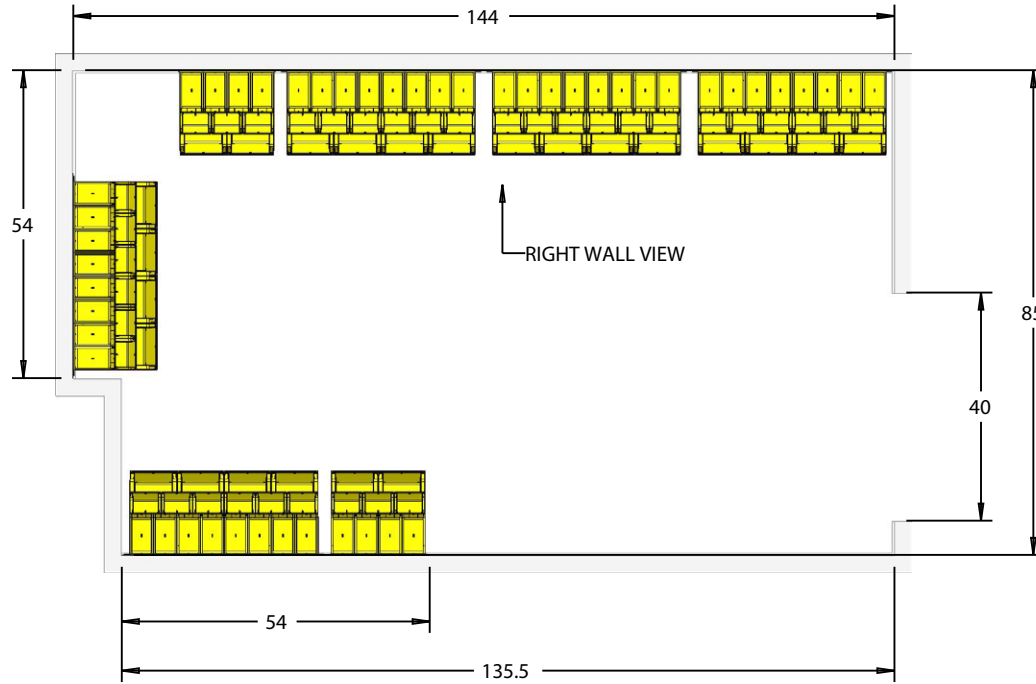

12' Wide Wall

Item	Quantity	Akro-Mils Part Num	Description
1	2	30118	18 x 61 Louvered Panel
2	5	30161	36 x 61 Louvered Panel
3	96	30220YELLO	7.375 x 4.125 x 3 Yellow AkroBin
4	72	30230YELLO	10.875 x 5.5 x 5 Yellow AkroBin
5	34	30235YELLOW	10.875"D x 11"W x 5"H Yellow AkroBin
6	48	30240YELLO	14.75 x 8.25 x 7 Yellow AkroBin
7	24	30250YELLO	14.75 x 16.5 x 7 Yellow AkroBin

akro-mils.com

1293 South Main Street, Akron, Ohio 44301 • Tel: 800.253.2467 • sales@akro-mils.com
In Canada: Ak-West, Inc. • Tel: 877.979.8940 • Fax: 403.225.1696 • sales@ak-westinc.com • ak-westinc.com