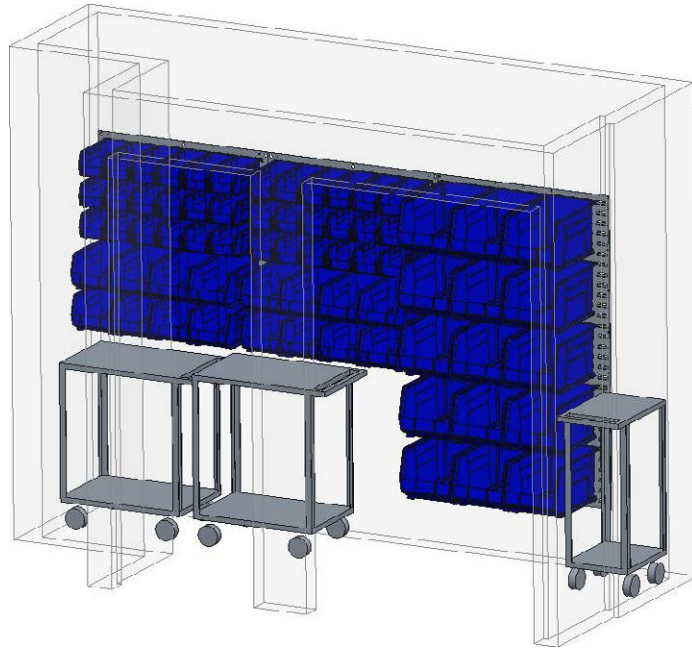

Louvered Panels with Wire Shelving

Most of our panels and racks are 36" wide.

Most people install the louvered panels 12" - 18" off the floor.

Item	Quantity	Model Number	Description
1	1	30118	18 x 61 Louvered Panel
2	8	30161	36 x 61 Louvered Panel
3	34	30210YELLO	5.375 x 4.125 x 3 AkroBin
4	45	30220YELLO	7.375 x 4.125 x 3 AkroBin
5	14	30224YELLO	10.875 x 4.125 x 4 AkroBin
6	29	30230YELLO	10.875 x 5.5 x 5 AkroBin
7	16	30234YELLO	14.75 x 5.5 x 5 AkroBin
8	22	30235YELLO	10.875 x 11 x 5 AkroBin
9	26	30239YELLO	10.75 x 8.25 x 7 AkroBin
10	17	30240YELLO	14.75 x 8.25 x 7 AkroBin
11	13	30250YELLO	14.75 x 16.5 x 7 AkroBin
12	4	30255YELLO	10.875 x 16.5 x 5 AkroBin
13	14	30260YELLO	18 x 11 x 10 AkroBin
14	4	30265YELLO	18 x 8.25 x 9 AkroBin
15	2	AWS742472SU	24 D x 72 W x 74 H Wire Shelving Unit

9' Wide Wall

Be careful not to cover electrical receptacles or switches with the panels.

Item	Quantity	Model Number	Description
1	1	30161	36 x 61 Louvered Panel
2	4	30636	35.75 x 19 Louvered Panel
3	36	30230BLUE	10.875 x 5.5 x 5 Blue AkroBin
4	16	30240BLUE	14.75 x 8.25 x 7 Blue AkroBin
5	15	30260BLUE	18 x 11 x 10 Blue AkroBin

21', 27', 12' Wide Wall

Save up to 30% of your space by using panel/bin systems versus shelving units.

Item	Quantity	Model Number	Description
1	20	30161	36 x 61 Louvered Panel
2	20	30635	12.75 x 35.625 x 6.4375 AkroShelf
3	108	30230BLUE	10.875 x 5.5 x 5 Blue AkroBin
4	84	30230RED	10.875 x 5.5 x 5 Red AkroBin
5	48	30230YELLO	10.875 x 5.5 x 5 Yellow AkroBin
6	54	30235BLUE	10.875"D x 11"W x 5"H Blue AkroBin
7	42	30235RED	10.875"D x 11"W x 5"H Red AkroBin
8	24	30235YELLO	10.875"D x 11"W x 5"H Yellow AkroBin
9	72	30265BLUE	18 x 8.25 x 9 Blue AkroBin
10	56	30265RED	18 x 8.25 x 9 Red AkroBin
11	32	30265YELLO	18 x 8.25 x 9 Yellow AkroBin