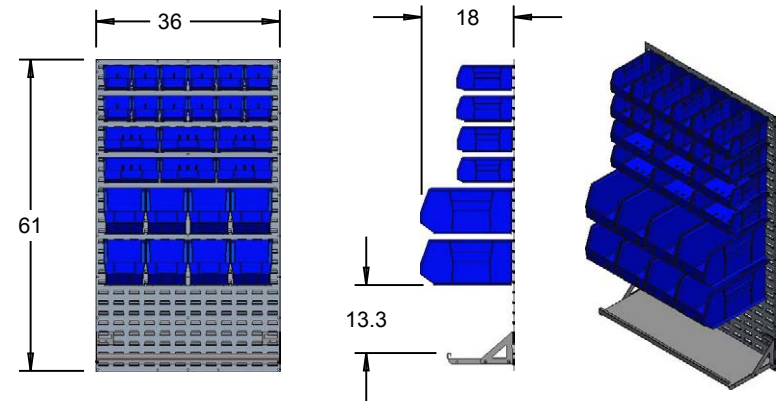

Louvered Panels with Wire Shelving

Most of our panels and racks are 36" wide.

Most people install the louvered panels 12" - 18" off the floor.

Item	Quantity	Model Number	Description
1	1	30118	18 x 61 Louvered Panel
2	8	30161	36 x 61 Louvered Panel
3	34	30210YELLO	5.375 x 4.125 x 3 AkroBin
4	45	30220YELLO	7.375 x 4.125 x 3 AkroBin
5	14	30224YELLO	10.875 x 4.125 x 4 AkroBin
6	29	30230YELLO	10.875 x 5.5 x 5 AkroBin
7	16	30234YELLO	14.75 x 5.5 x 5 AkroBin
8	22	30235YELLO	10.875 x 11 x 5 AkroBin
9	26	30239YELLO	10.75 x 8.25 x 7 AkroBin
10	17	30240YELLO	14.75 x 8.25 x 7 AkroBin
11	13	30250YELLO	14.75 x 16.5 x 7 AkroBin
12	4	30255YELLO	10.875 x 16.5 x 5 AkroBin
13	14	30260YELLO	18 x 11 x 10 AkroBin
14	4	30265YELLO	18 x 8.25 x 9 AkroBin
15	2	AWS742472SU	24 D x 72 W x 74 H Wire Shelving Unit

9' Wide Wall

Be careful not to cover electrical receptacles or switches with the panels.

Item	Quantity	Model Number	Description
1	1	30161	36 x 61 Louvered Panel
2	4	30636	35.75 x 19 Louvered Panel
3	36	30230BLUE	10.875 x 5.5 x 5 Blue AkroBin
4	16	30240BLUE	14.75 x 8.25 x 7 Blue AkroBin
5	15	30260BLUE	18 x 11 x 10 Blue AkroBin

21', 27', 12' Wide Wall

Save up to 30% of your space by using panel/bin systems versus shelving units.

Item	Quantity	Model Number	Description
1	20	30161	36 x 61 Louvered Panel
2	20	30635	12.75 x 35.625 x 6.4375 AkroShelf
3	108	30230BLUE	10.875 x 5.5 x 5 Blue AkroBin
4	84	30230RED	10.875 x 5.5 x 5 Red AkroBin
5	48	30230YELLO	10.875 x 5.5 x 5 Yellow AkroBin
6	54	30235BLUE	10.875"D x 11"W x 5"H Blue AkroBin
7	42	30235RED	10.875"D x 11"W x 5"H Red AkroBin
8	24	30235YELLO	10.875"D x 11"W x 5"H Yellow AkroBin
9	72	30265BLUE	18 x 8.25 x 9 Blue AkroBin
10	56	30265RED	18 x 8.25 x 9 Red AkroBin
11	32	30265YELLO	18 x 8.25 x 9 Yellow AkroBin