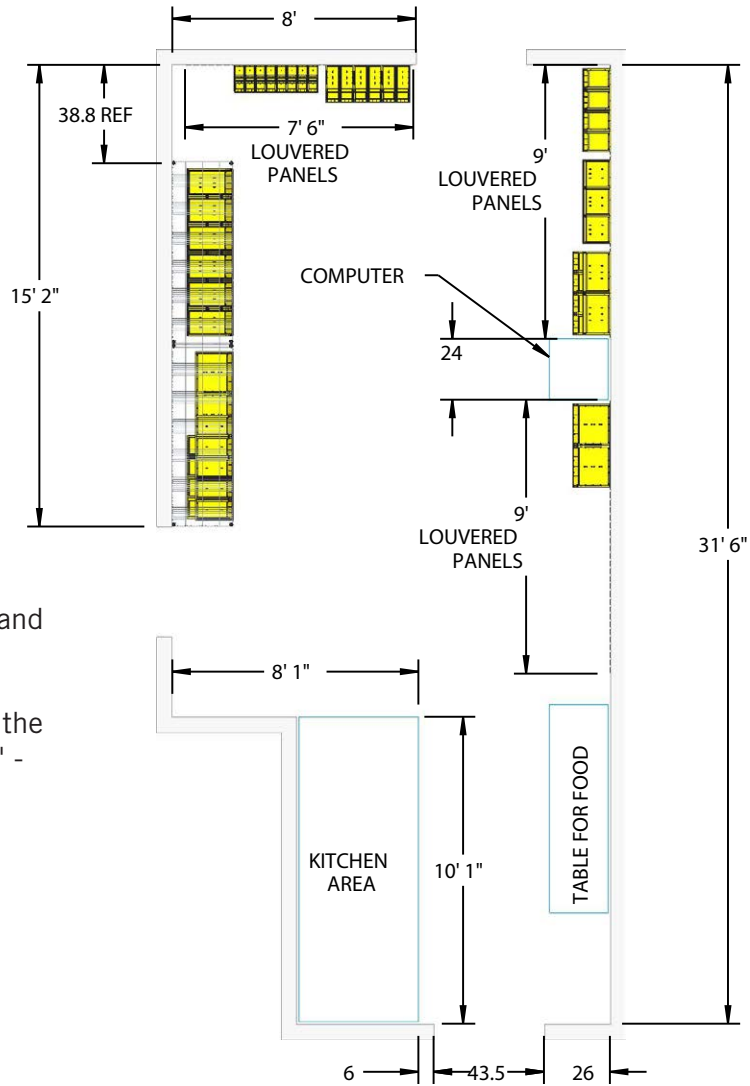

Room Layout Idea Book

This guide provides examples of wall layouts and room layouts by our customers.

Use this to quickly select a layout that would work on your wall. If you choose to install products on only one wall, be careful to adjust the quantity of items in the provided material lists.

12' Wide Wall, Wire Shelving

Rooms are laid out in patterns or groups. See that all the red sections are the same, as are blue and gray.

Item	Quantity	Model Number	Description
1	8	30161	36 x 61 Louvered Panel
2	1	30636	35.75 x 19 Louvered Panel
3	64	30210RED	5.375 X 4.125 X 3 Red AkroBin
4	64	30220RED	7.375 X 4.125 X 3 Red AkroBin
5	24	30224YELLO	10.875 x 4.125 x 4 Yellow AkroBin
6	72	30230RED	10.875 X 5.5 X 5 Red AkroBin
7	24	30235BLUE	10.875"D x 11"W x 5"H Blue AkroBin
8	48	30240BLUE	14.75 X 8.25 X 7 Blue AkroBin
9	16	30250RED	14.75 X 16.5 X 7 Red AkroBin
10	12	30260RED	18 x 11 x 10 Red AkroBin
11	16	30270BLUE	18 x 16.5 x 11 Blue AkroBin
12	1	AC3618SV240	36"W x 18"D x 78"H Cabinet with Secure View Mesh Doors, Louvered Back, with 36 Yellow 30240 AkroBins
13	3	AWS183613014G	18"D x 36"W x 74"H Wire Shelving Unit with 12 Gray 13014 Stak-N-Store Bins

Louvered Panels with Wire Shelving

Most of our panels and racks are 36" wide.

Most people install the louvered panels 12" - 18" off the floor.

Item	Quantity	Model Number	Description
1	1	30118	18 x 61 Louvered Panel
2	8	30161	36 x 61 Louvered Panel
3	34	30210YELLO	5.375 x 4.125 x 3 AkroBin
4	45	30220YELLO	7.375 x 4.125 x 3 AkroBin
5	14	30224YELLO	10.875 x 4.125 x 4 AkroBin
6	29	30230YELLO	10.875 x 5.5 x 5 AkroBin
7	16	30234YELLO	14.75 x 5.5 x 5 AkroBin
8	22	30235YELLO	10.875 x 11 x 5 AkroBin
9	26	30239YELLO	10.75 x 8.25 x 7 AkroBin
10	17	30240YELLO	14.75 x 8.25 x 7 AkroBin
11	13	30250YELLO	14.75 x 16.5 x 7 AkroBin
12	4	30255YELLO	10.875 x 16.5 x 5 AkroBin
13	14	30260YELLO	18 x 11 x 10 AkroBin
14	4	30265YELLO	18 x 8.25 x 9 AkroBin
15	2	AWS742472SU	24 D x 72 W x 74 H Wire Shelving Unit