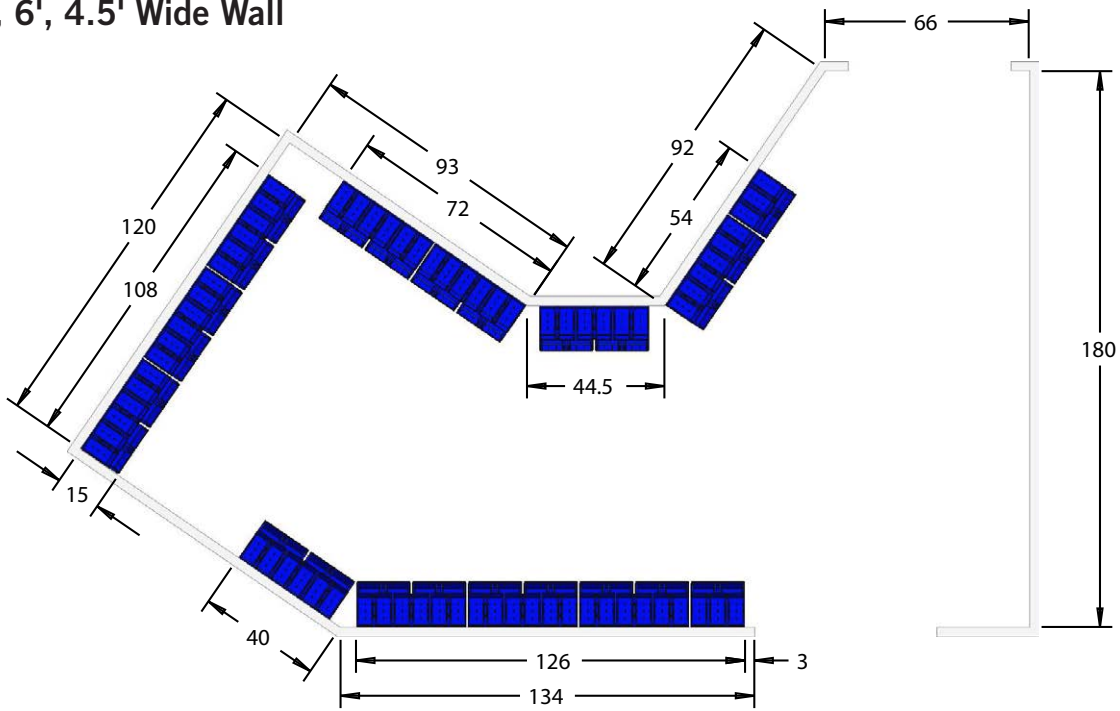

6' Wide Wall with Shelves

Note the AkroShelf steel shelves used on these panels.

Item	Quantity	Model Number	Description
1	2	30161	36 x 61 Louvered Panel
2	32	30224 RED	10.875 x 4.125 x 4 AkroBin
3	24	30230 RED	10.875 X 5.5 X 5 AkroBin
4	12	30235 RED	10.875 X 11 X 5 AkroBin
5	2	30636	35.75 x 19 Louvered Panel
6	4	30635GY	12.75 x 35.625 x 6.4375 AkroShelf

Panels, Single-Sided Racks, Double-Sided Racks

TYPICAL SINGLE-SIDED RACK OF BINS

TYPICAL DOUBLE-SIDED RACK OF BINS

TYPICAL PANEL OF BINS

Item	Quantity	Model Number	Description
1	7	30161	36 x 61 Louvered Panel
2	3	30651	35.75 x 17 x 75.125 Heavy-Duty Single-Sided Floor Rack
3	7	30653	35.75 x 32 x 75.125 Heavy-Duty Double-Sided Floor Rack
4	288	30230BLUE	10.875 x 5.5 x 5 Blue AkroBin
5	288	30230RED	10.875 x 5.5 x 5 Red AkroBin
6	144	30230YELLO	10.875 x 5.5 x 5 Yellow AkroBin
7	192	30240BLUE	14.75 x 8.25 x 7 Blue AkroBin
8	164	30240RED	14.75 x 8.25 x 7 Red AkroBin
9	96	30240YELLO	14.75 x 8.25 x 7 Yellow AkroBin
10	2	AWS184830283B	18 x 48 x 74 Wire Shelving Unit with Blue 30283 Super-Size AkroBins
11	2	AWS184830283R	18 x 48 x 74 Wire Shelving Unit with Red 30283 Super-Size AkroBins

10', 6', 4.5' Wide Wall

Note: 18" wide and 36" wide panels are ideal for odd shaped rooms.

Item	Quantity	Akro-Mils Part Num	Description
1	2	30118	18 x 61 Louvered Panel
2	11	30161	36"W x 61"H Louvered Panel
3	216	30230BLUE	10.875"D x 5.5"W x 5"H Blue AkroBin
4	96	30240BLUE	14.75"D x 8.25"W x 7"H Blue AkroBin
5	48	30250BLUE	14.75"D x 16.5"W x 7"H Blue AkroBin
6	70	30235BLUE	10.875"D x 11"W x 5"H Blue AkroBin