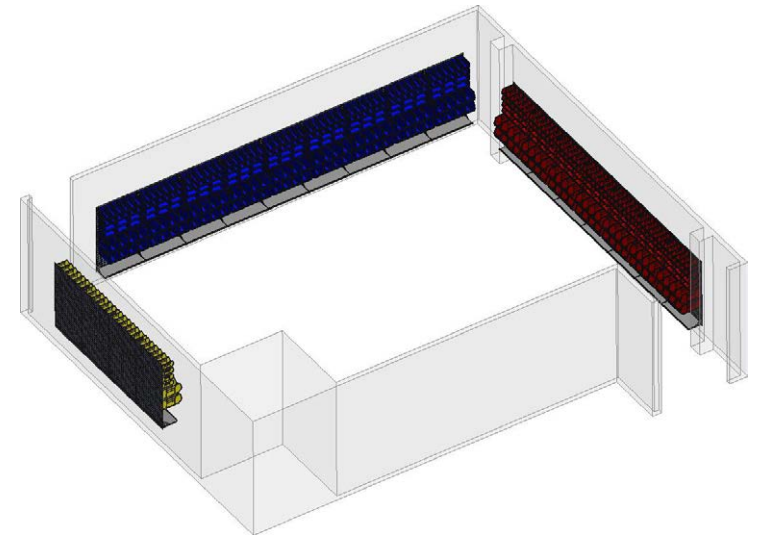

Louvered Panels with Wire Shelving

Most of our panels and racks are 36" wide.

Most people install the louvered panels 12" - 18" off the floor.

Item	Quantity	Model Number	Description
1	1	30118	18 x 61 Louvered Panel
2	8	30161	36 x 61 Louvered Panel
3	34	30210YELLO	5.375 x 4.125 x 3 AkroBin
4	45	30220YELLO	7.375 x 4.125 x 3 AkroBin
5	14	30224YELLO	10.875 x 4.125 x 4 AkroBin
6	29	30230YELLO	10.875 x 5.5 x 5 AkroBin
7	16	30234YELLO	14.75 x 5.5 x 5 AkroBin
8	22	30235YELLO	10.875 x 11 x 5 AkroBin
9	26	30239YELLO	10.75 x 8.25 x 7 AkroBin
10	17	30240YELLO	14.75 x 8.25 x 7 AkroBin
11	13	30250YELLO	14.75 x 16.5 x 7 AkroBin
12	4	30255YELLO	10.875 x 16.5 x 5 AkroBin
13	14	30260YELLO	18 x 11 x 10 AkroBin
14	4	30265YELLO	18 x 8.25 x 9 AkroBin
15	2	AWS742472SU	24 D x 72 W x 74 H Wire Shelving Unit

9' Wide Wall

Be careful not to cover electrical receptacles or switches with the panels.

Item	Quantity	Model Number	Description
1	1	30161	36 x 61 Louvered Panel
2	4	30636	35.75 x 19 Louvered Panel
3	36	30230BLUE	10.875 x 5.5 x 5 Blue AkroBin
4	16	30240BLUE	14.75 x 8.25 x 7 Blue AkroBin
5	15	30260BLUE	18 x 11 x 10 Blue AkroBin

21', 27', 12' Wide Wall

Save up to 30% of your space by using panel/bin systems versus shelving units.

Item	Quantity	Model Number	Description
1	20	30161	36 x 61 Louvered Panel
2	20	30635	12.75 x 35.625 x 6.4375 AkroShelf
3	108	30230BLUE	10.875 x 5.5 x 5 Blue AkroBin
4	84	30230RED	10.875 x 5.5 x 5 Red AkroBin
5	48	30230YELLO	10.875 x 5.5 x 5 Yellow AkroBin
6	54	30235BLUE	10.875"D x 11"W x 5"H Blue AkroBin
7	42	30235RED	10.875"D x 11"W x 5"H Red AkroBin
8	24	30235YELLO	10.875"D x 11"W x 5"H Yellow AkroBin
9	72	30265BLUE	18 x 8.25 x 9 Blue AkroBin
10	56	30265RED	18 x 8.25 x 9 Red AkroBin
11	32	30265YELLO	18 x 8.25 x 9 Yellow AkroBin