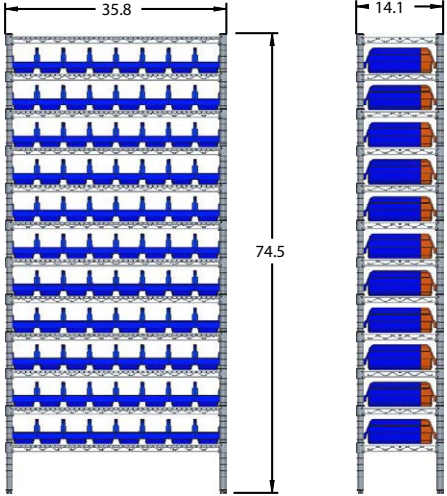

Wire Shelving, Indicator Bins

Item	Quantity	Model Number	Description
1	5	AWS143630130SC	14D x 36W x 74H Wire Shelving, 12 Shelves w/ 60 Semi-Clear 30130 Shelf Bins
2	22	AWS143636442B	14D x 36W x 74D Wire Shelving, 12 Shelves w/ 96 Indicator Bins
3	41	AWS143636462B	14D x 36W x 74H Wire Shelving, 12 Shelves w/ 60 Indicator Bins
4	4	AWS184830260SC	18D x 48W x 74H Wire Shelving, 6 Shelves w/ 24 Semi-Clear 30260 AkroBins