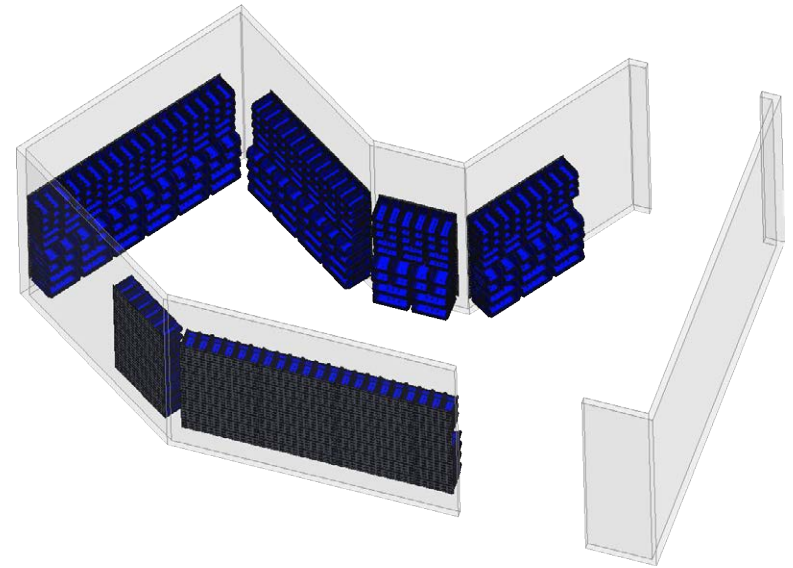

Panels, Single-Sided Racks, Double-Sided Racks

TYPICAL SINGLE-SIDED RACK OF BINS

TYPICAL DOUBLE-SIDED RACK OF BINS

TYPICAL PANEL OF BINS

Item	Quantity	Model Number	Description
1	7	30161	36 x 61 Louvered Panel
2	3	30651	35.75 x 17 x 75.125 Heavy-Duty Single-Sided Floor Rack
3	7	30653	35.75 x 32 x 75.125 Heavy-Duty Double-Sided Floor Rack
4	288	30230BLUE	10.875 x 5.5 x 5 Blue AkroBin
5	288	30230RED	10.875 x 5.5 x 5 Red AkroBin
6	144	30230YELLO	10.875 x 5.5 x 5 Yellow AkroBin
7	192	30240BLUE	14.75 x 8.25 x 7 Blue AkroBin
8	164	30240RED	14.75 x 8.25 x 7 Red AkroBin
9	96	30240YELLO	14.75 x 8.25 x 7 Yellow AkroBin
10	2	AWS184830283B	18 x 48 x 74 Wire Shelving Unit with Blue 30283 Super-Size AkroBins
11	2	AWS184830283R	18 x 48 x 74 Wire Shelving Unit with Red 30283 Super-Size AkroBins

10', 6', 4.5' Wide Wall

Note: 18" wide and 36" wide panels are ideal for odd shaped rooms.

Item	Quantity	Akro-Mils Part Num	Description
1	2	30118	18 x 61 Louvered Panel
2	11	30161	36"W x 61"H Louvered Panel
3	216	30230BLUE	10.875"D x 5.5"W x 5"H Blue AkroBin
4	96	30240BLUE	14.75"D x 8.25"W x 7"H Blue AkroBin
5	48	30250BLUE	14.75"D x 16.5"W x 7"H Blue AkroBin
6	70	30235BLUE	10.875"D x 11"W x 5"H Blue AkroBin