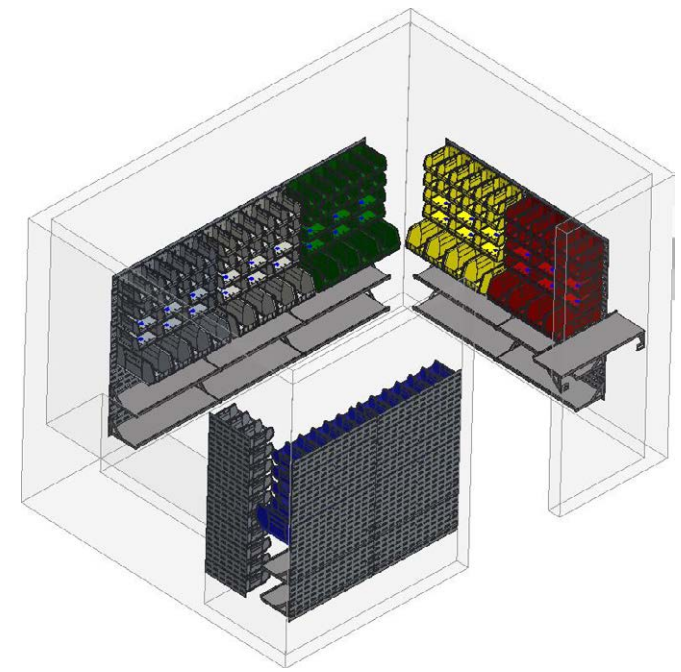

Don't forget to discuss bin labels. Akro-Mils has a few options for you.

Item	Quantity	Model Number	Description
1	1	30118	18 x 61 Louvered Panel
2	7	30161	36 x 61 Louvered Panel
3	14	30635	12.75 x 35.625 x 6.4375 AkroShelf
4	24	30230BLUE	10.875 X 5.5 X 5 Blue AkroBin
5	12	30230GREEN	10.875 X 5.5 X 5 Green AkroBin
6	12	30230RED	10.875 X 5.5 X 5 Red AkroBin
7	28	30230SCLAR	10.875 X 5.5 X 5 Semi-Clear AkroBin
8	12	30230STONE	10.875 X 5.5 X 5 Stone AkroBin
9	12	30230YELLOW	10.875 X 5.5 X 5 Yellow AkroBin
10	6	30235BLACK	10.875 x 11 x 5 Black AkroBin
11	12	30235BLUE	10.875 x 11 x 5 Blue AkroBin
12	6	30235GREEN	10.875 x 11 x 5 Green AkroBin
13	6	30235RED	10.875 x 11 x 5 Red AkroBin
14	13	30235SCLAR	10.875 x 11 x 5 Semi-Clear AkroBin
15	6	30235YELLOW	10.875 x 11 x 5 Yellow AkroBin
16	8	30265BLUE	18 x 8.25 x 9 Blue AkroBin
17	4	30265GREEN	18 x 8.25 x 9 Green AkroBin
18	4	30265RED	18 x 8.25 x 9 Red AkroBin
19	4	30265SCLAR	18 x 8.25 x 9 Semi-Clear AkroBin
20	4	30265STONE	18 x 8.25 x 9 Stone AkroBin
21	4	30265YELLOW	18 x 8.25 x 9 Yellow AkroBin