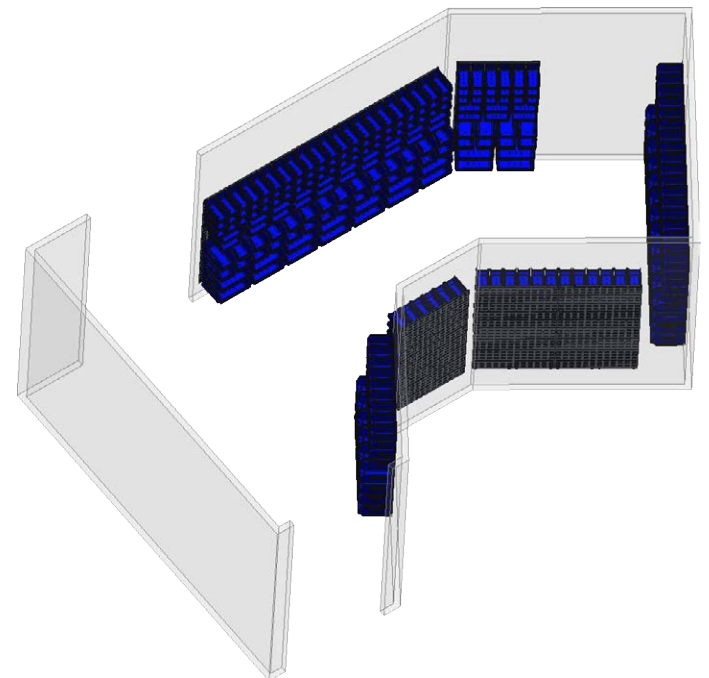

9½' Wide Wall

For most applications, choose only 4 or 5 bin sizes for a neat, clean look.

Item	Quantity	Model Number	Description
1	3	30161	36 x 61 Louvered Panel
2	24	30240YELLOW	14.75 x 8.25 x 7 Yellow AkroBin
3	24	30250BLUE	14.75 x 16.5 x 7 Blue AkroBin
4	6	30270RED	18 x 16.5 x 11 Red AkroBin

6' Wide Wall with Shelves

Note the AkroShelf steel shelves used on these panels.

Item	Quantity	Model Number	Description
1	2	30161	36 x 61 Louvered Panel
2	32	30224 RED	10.875 x 4.125 x 4 AkroBin
3	24	30230 RED	10.875 X 5.5 X 5 AkroBin
4	12	30235 RED	10.875 X 11 X 5 AkroBin
5	2	30636	35.75 x 19 Louvered Panel
6	4	30635GY	12.75 x 35.625 x 6.4375 AkroShelf

Panels, Single-Sided Racks, Double-Sided Racks

TYPICAL SINGLE-SIDED RACK OF BINS

TYPICAL DOUBLE-SIDED RACK OF BINS

TYPICAL PANEL OF BINS

Item	Quantity	Model Number	Description
1	7	30161	36 x 61 Louvered Panel
2	3	30651	35.75 x 17 x 75.125 Heavy-Duty Single-Sided Floor Rack
3	7	30653	35.75 x 32 x 75.125 Heavy-Duty Double-Sided Floor Rack
4	288	30230BLUE	10.875 x 5.5 x 5 Blue AkroBin
5	288	30230RED	10.875 x 5.5 x 5 Red AkroBin
6	144	30230YELLO	10.875 x 5.5 x 5 Yellow AkroBin
7	192	30240BLUE	14.75 x 8.25 x 7 Blue AkroBin
8	164	30240RED	14.75 x 8.25 x 7 Red AkroBin
9	96	30240YELLO	14.75 x 8.25 x 7 Yellow AkroBin
10	2	AWS184830283B	18 x 48 x 74 Wire Shelving Unit with Blue 30283 Super-Size AkroBins
11	2	AWS184830283R	18 x 48 x 74 Wire Shelving Unit with Red 30283 Super-Size AkroBins

10', 6', 4.5' Wide Wall

Note: 18" wide and 36" wide panels are ideal for odd shaped rooms.

Item	Quantity	Akro-Mils Part Num	Description
1	2	30118	18 x 61 Louvered Panel
2	11	30161	36"W x 61"H Louvered Panel
3	216	30230BLUE	10.875"D x 5.5"W x 5"H Blue AkroBin
4	96	30240BLUE	14.75"D x 8.25"W x 7"H Blue AkroBin
5	48	30250BLUE	14.75"D x 16.5"W x 7"H Blue AkroBin
6	70	30235BLUE	10.875"D x 11"W x 5"H Blue AkroBin