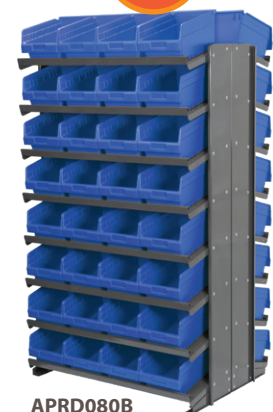

APRD080B

akro-mils.com

1293 South Main Street, Akron, Ohio 44301 • Tel: 800.253.2467 • inquiry@akro-mils.com

In Canada: Ak-West, Inc. • Tel: 877.979.8940 • Fax: 403.225.1696 • sales@ak-westinc.com • ak-westinc.com