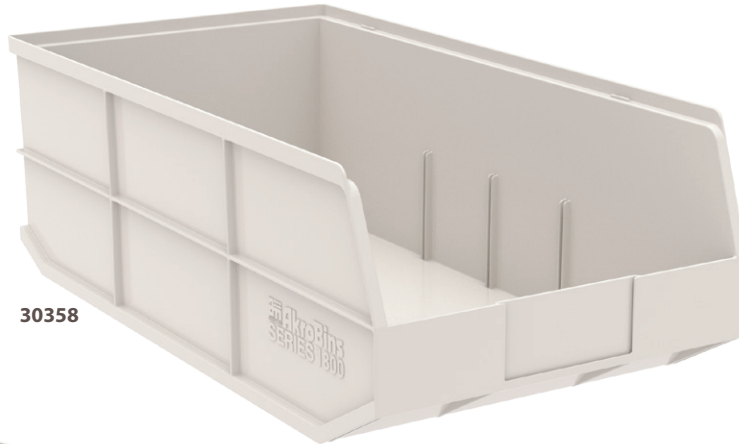

1800 Series AkroBin®

Heavy-duty stackable shelf bin

- Strong, industrial grade polymer construction
- 20" deep bins are perfect for large, heavy and bulky items

30358