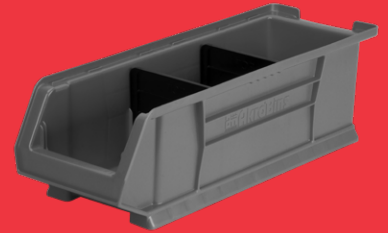

Super-Size AkroBins®

Industry-leading large-capacity stacking bins

- Heavy-duty, industrial-grade polymer bins stack securely atop each other
- Easy to carry with large handle molded onto back of bin

30290

Eleven sizes of bins can be divided using length dividers.

Width dividers are available for 7 bin sizes.

COLORS
Red, Yellow, Blue, Gray, Clear

Super-Size AkroBins	Outside Dimensions (In.)			Inside Dimensions (In.)				Capacity/Quantity			Accessories				
	Model No.	L	W	H	L	W	H	X	Max. Cap. per Bin	Stacking Cap./= Qty. Stacked	Ctn. Qty.	Width Dividers*	Length Dividers*	Divider Pkg. Qty. W L	
30280	20	12-3/8	6	16-7/8	10-11/16	5-3/8	15-1/2		200 lbs.	40 lb./10	4	–	40280 (3)	–	2
30281	20	12-3/8	8	16-7/8	10-11/16	7-3/8	15-1/2		200 lbs.	50 lb./7	3	–	40281 (3)	–	3
30282	20	12-3/8	12	16-7/8	10-11/16	11-3/8	15-1/2		200 lbs.	60 lb./5	2	–	40282 (3)	–	1
30283	20	18-3/8	12	16-7/8	16-9/16	11-3/8	15-1/2		300 lbs.	150 lb./5	1	–	40282 (3)	–	1
30284	23-7/8	8-1/4	7	20-7/8	6-3/8	6-1/8	19-3/8		200 lbs.	150 lb./5	4	41284 (2)	40286 (1)	2	4
30286	23-7/8	11	7	20-7/8	9-1/8	6-1/8	19-5/16		200 lbs.	150 lb./5	4	41286 (2)	40286 (3)	2	4
30287	23-7/8	11	10	20-3/4	9	9-1/8	19-5/16		300 lbs.	150 lb./5	4	41287 (2)	40287 (3)	6	6
30288	23-7/8	16-1/2	11	20-3/4	14-3/8	10-1/8	19-5/16		300 lbs.	150 lb./5	1	41288 (2)	40287 (3)	6	6
30289	23-7/8	18-1/4	12	20-3/4	16	11-1/8	19-1/4		300 lbs.	150 lb./5	1	41289 (2)	–	2	1
30290	29-1/4	18-3/8	12	26-1/8	16-9/16	11-3/8	24-3/4		300 lbs.	150 lb./5	1	–	40290 (3)	–	1
30292	29-7/8	11	10	26-3/4	9	9-1/8	25-5/16		300 lbs.	150 lb./5	4	41287 (2)	40292 (3)	6	6
30293	29-7/8	16-1/2	11	26-3/4	14-3/8	10-1/8	25-5/16		300 lbs.	150 lb./5	1	41288 (2)	40292 (3)	6	6

Order in carton quantities. One color per carton. Specify Red, Blue, Yellow, Clear or Gray. Not recommended to hang on rack or panel systems. * () = Max. # of divider slots per bin.

Super-Size AkroBin Shelving Systems