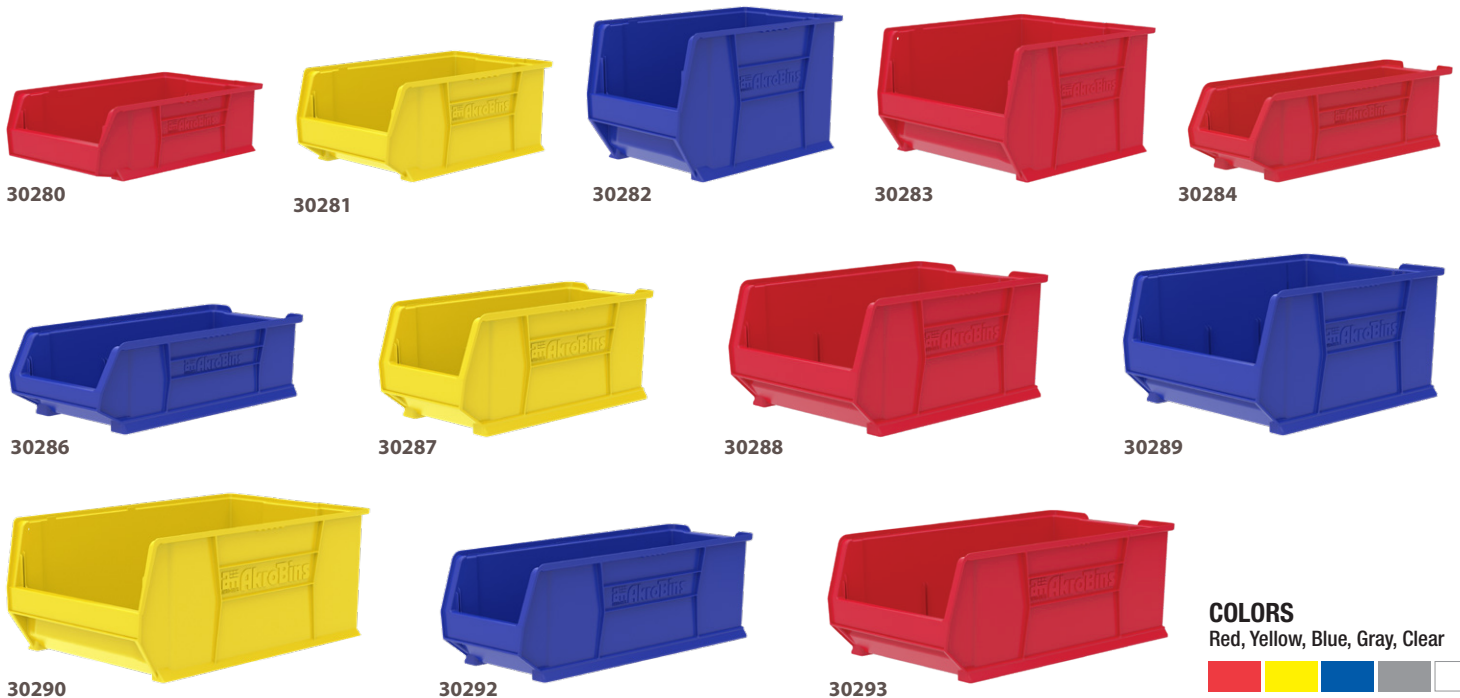

Super-Size AkroBins®

Industry-leading large-capacity stacking bins

- Heavy-duty, industrial-grade polymer bins stack securely atop each other
- Easy to carry with large handle molded onto back of bin

30290

Eleven sizes of bins can be divided using length dividers.

Width dividers are available for 7 bin sizes.

COLORS
Red, Yellow, Blue, Gray, Clear

Super-Size AkroBins	Outside Dimensions (In.)			Inside Dimensions (In.)				Capacity/Quantity			Accessories				
	Model No.	L	W	H	L	W	H	X	Max. Cap. per Bin	Stacking Cap./= Qty. Stacked	Ctn. Qty.	Width Dividers*	Length Dividers*	Divider Pkg. Qty. W L	
30280	20	12-3/8	6	16-7/8	10-11/16	5-3/8	15-1/2		200 lbs.	40 lb./10	4	–	40280 (3)	–	2
30281	20	12-3/8	8	16-7/8	10-11/16	7-3/8	15-1/2		200 lbs.	50 lb./7	3	–	40281 (3)	–	3
30282	20	12-3/8	12	16-7/8	10-11/16	11-3/8	15-1/2		200 lbs.	60 lb./5	2	–	40282 (3)	–	1
30283	20	18-3/8	12	16-7/8	16-9/16	11-3/8	15-1/2		300 lbs.	150 lb./5	1	–	40282 (3)	–	1
30284	23-7/8	8-1/4	7	20-7/8	6-3/8	6-1/8	19-3/8		200 lbs.	150 lb./5	4	41284 (2)	40286 (1)	2	4
30286	23-7/8	11	7	20-7/8	9-1/8	6-1/8	19-5/16		200 lbs.	150 lb./5	4	41286 (2)	40286 (3)	2	4
30287	23-7/8	11	10	20-3/4	9	9-1/8	19-5/16		300 lbs.	150 lb./5	4	41287 (2)	40287 (3)	6	6
30288	23-7/8	16-1/2	11	20-3/4	14-3/8	10-1/8	19-5/16		300 lbs.	150 lb./5	1	41288 (2)	40287 (3)	6	6
30289	23-7/8	18-1/4	12	20-3/4	16	11-1/8	19-1/4		300 lbs.	150 lb./5	1	41289 (2)	–	2	1
30290	29-1/4	18-3/8	12	26-1/8	16-9/16	11-3/8	24-3/4		300 lbs.	150 lb./5	1	–	40290 (3)	–	1
30292	29-7/8	11	10	26-3/4	9	9-1/8	25-5/16		300 lbs.	150 lb./5	4	41287 (2)	40292 (3)	6	6
30293	29-7/8	16-1/2	11	26-3/4	14-3/8	10-1/8	25-5/16		300 lbs.	150 lb./5	1	41288 (2)	40292 (3)	6	6

Order in carton quantities. One color per carton. Specify Red, Blue, Yellow, Clear or Gray. Not recommended to hang on rack or panel systems. * () = Max. # of divider slots per bin.

Super-Size AkroBin Shelving Systems