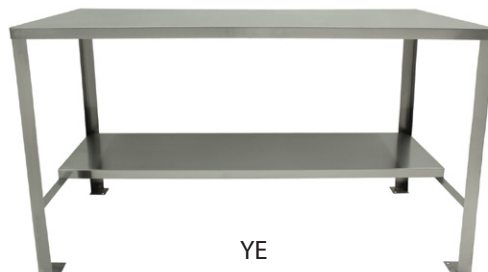

MOBILE TABLES/MOBILE WORKBENCHES

Jamco Model No.	Description (WxDxH inches)	Wt. Cap. Lbs.	No. of Shelves
YB248	Stainless Steel Mobile Table, 24x48x30	1200	2
YM236	Stainless Steel Mobile Table, 24x36x31	1800	2
YM248	Stainless Steel Mobile Table, 24x48x31	1800	2
YM360	Stainless Steel Mobile Table, 30x60x31	1800	2

PLATFORM TRUCKS

Jamco Model No.	Description (WxDxH inches)	Deck Height
XP236	Stainless Steel Platform Truck, 24x36, 1200 lb. capacity	11
XP248	Stainless Steel Platform Truck, 24x48, 1200 lb. capacity	11
XP360	Stainless Steel Platform Truck, 30x60, 1200 lb. capacity	11

XP

KE

KS

KG

UK

YE

VO

STATIONARY STORAGE CABINETS

Jamco Model No.	Description (WxDxH inches)
KE236	Stainless Steel Storage Cabinet, 36x24x37, 18 gauge, 2 shelves, 2 lockable doors
KF136	Stainless Steel Storage Cabinet, 36x18x61, 18 gauge, 3 shelves, 2 lockable doors
KG136	Stainless Steel Storage Cabinet, 36x18x73, 18 gauge, 4 shelves, 2 lockable doors
KG236	Stainless Steel Storage Cabinet, 36x24x73, 18 gauge, 4 shelves, 2 lockable doors
KG248	Stainless Steel Storage Cabinet, 48x24x73, 18 gauge, 4 shelves, 2 lockable doors
KS130	Stainless Steel Wall-Mount Storage Cabinet, 30x12x30, 18 gauge, 2 shelves, 2 lockable doors