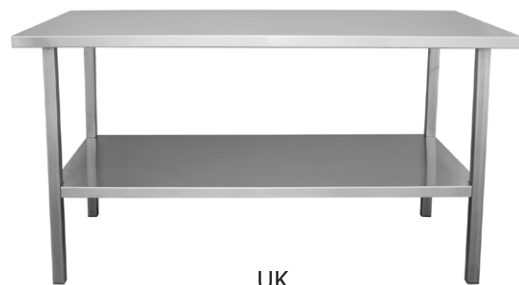

MOBILE TABLES/MOBILE WORKBENCHES

Jamco Model No.	Description (WxDxH inches)	Wt. Cap. Lbs.	No. of Shelves
YB248	Stainless Steel Mobile Table, 24x48x30	1200	2
YM236	Stainless Steel Mobile Table, 24x36x31	1800	2
YM248	Stainless Steel Mobile Table, 24x48x31	1800	2
YM360	Stainless Steel Mobile Table, 30x60x31	1800	2

PLATFORM TRUCKS

Jamco Model No.	Description (WxDxH inches)	Deck Height
XP236	Stainless Steel Platform Truck, 24x36, 1200 lb. capacity	11
XP248	Stainless Steel Platform Truck, 24x48, 1200 lb. capacity	11
XP360	Stainless Steel Platform Truck, 30x60, 1200 lb. capacity	11

XP

KE

KS

KG

UK

YE

VO

STATIONARY STORAGE CABINETS

Jamco Model No.	Description (WxDxH inches)
KE236	Stainless Steel Storage Cabinet, 36x24x37, 18 gauge, 2 shelves, 2 lockable doors
KF136	Stainless Steel Storage Cabinet, 36x18x61, 18 gauge, 3 shelves, 2 lockable doors
KG136	Stainless Steel Storage Cabinet, 36x18x73, 18 gauge, 4 shelves, 2 lockable doors
KG236	Stainless Steel Storage Cabinet, 36x24x73, 18 gauge, 4 shelves, 2 lockable doors
KG248	Stainless Steel Storage Cabinet, 48x24x73, 18 gauge, 4 shelves, 2 lockable doors
KS130	Stainless Steel Wall-Mount Storage Cabinet, 30x12x30, 18 gauge, 2 shelves, 2 lockable doors