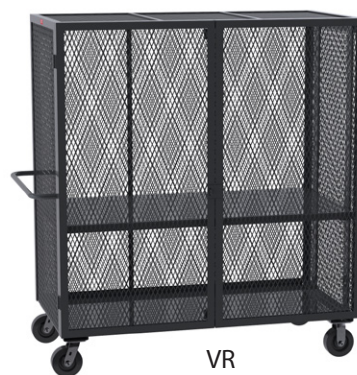

VR

MESH SECURITY TRUCKS

Jamco Model No.	Description (WxDxH inches)	Wt. Cap. Lbs.	Color
VC248	Mesh security truck, 24x48x57, 3 fixed solid shelves, mesh sides, mesh top, mesh door, tubular handle	3000	Gray
VC260	Mesh security truck, 24x60x57, 3 fixed solid shelves, mesh sides, mesh top, mesh door, tubular handle	3000	Gray
VC360	Mesh security truck, 30x60x57, 3 fixed solid shelves, mesh sides, mesh top, mesh door, tubular handle	3000	Gray
VD248	Mesh security truck, 24x48x57, 4 fixed solid shelves, mesh sides, mesh top, mesh door, tubular handle	3000	Gray

Jamco Model No.	Description (WxDxH inches)	Wt. Cap. Lbs.	Color
VR248	Mesh security truck, 24x48x57, 1 fixed solid shelf, 1 adjustable solid shelf, mesh sides, mesh top, mesh door, tubular handle	3000	Gray
VR360	Mesh security truck, 30x60x57, 1 fixed solid shelf, 1 adjustable solid shelf, mesh sides, mesh top, mesh door, tubular handle	3000	Gray
VR472	Mesh security truck, 36x72x57, 1 fixed solid shelf, 1 adjustable solid shelf, mesh sides, mesh top, mesh door, tubular handle	3000	Gray