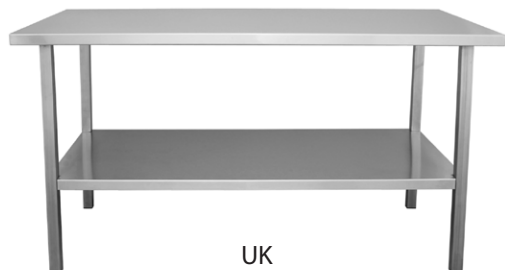

BOX TRUCKS

Jamco Model No.	Description (WxDxH inches)	Wt. Cap. Lbs.	Color
BC136	Three sided Solid Box Truck, 18x36x40, sides are 20" high, tubular handle	1200	Gray
BL236	Low profile Solid Box Truck, 24x36x27, sides are 20" high, tubular handle	1200	Gray
BL248	Low profile Solid Box Truck, 24x48x27, sides are 20" high, tubular handle	1200	Gray
BL360	Low profile Solid Box Truck, 30x60x27, sides are 20" high, tubular handle	1200	Gray
GD136	4 sided Mesh Box Truck, 18x36x40, 2 shelves lips up, sides are 20" high, tubular handle	1200	Gray

Jamco Model No.	Description (WxDxH inches)	Wt. Cap. Lbs.	Color
GD236	4 sided Mesh Box Truck, 24x36x40, 2 shelves lips up, sides are 20" high, tubular handle	1200	Gray
GJ236	4 sided Mesh Box Truck, 24x36x35, 2 shelves lips up, sides are 12" high, tubular handle	1200	Gray
GL236	Low profile Mesh Box Truck, 24x36x27, sides are 20" high, tubular handle	1200	Gray
GL248	Low profile Mesh Box Truck, 24x48x27, sides are 20" high, tubular handle	1200	Gray
GL348	Low profile Mesh Box Truck, 30x48x27, sides are 20" high, tubular handle	1200	Gray

UK

WORKBENCHES & WORK DESKS

Jamco Model No.	Description (WxDxH inches)	Color
UA360	Steel Workbench, Flush Top, 60x30x34	Gray
UA372	Steel Workbench, Flush Top, 72x30x34	Gray
UA472	Steel Workbench, Flush Top, 72x36x34	Gray
WA472	Steel Workbench with 1/2 Shelf Riser, 72x36x34, top shelf front side flush, other 3 sides up for retention	Gray
UK360	Stainless Steel Work Bench, Flush Top, 60x30x35	-
UL360	Stainless Steel Work Bench Tops, 60x30, 16 Gauge Stainless Steel Double Formed Around Solid Wood Core	-
UL372	Stainless Steel Work Bench Tops, 72x30, 16 Gauge Stainless Steel Double Formed Around Solid Wood Core	-