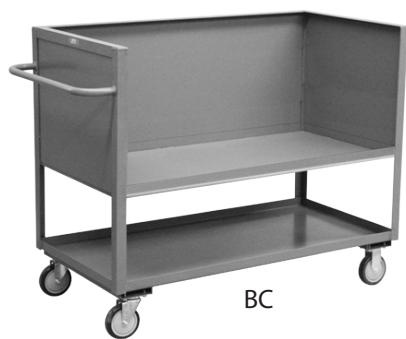

BC

BOX TRUCKS

Jamco Model No.	Description (WxDxH inches)	Wt. Cap. Lbs.	Color
BC136	Three sided Solid Box Truck, 18x36x40, sides are 20" high, tubular handle	1200	Gray
BL236	Low profile Solid Box Truck, 24x36x27, sides are 20" high, tubular handle	1200	Gray
BL248	Low profile Solid Box Truck, 24x48x27, sides are 20" high, tubular handle	1200	Gray
BL360	Low profile Solid Box Truck, 30x60x27, sides are 20" high, tubular handle	1200	Gray
GD136	4 sided Mesh Box Truck, 18x36x40, 2 shelves lips up, sides are 20" high, tubular handle	1200	Gray

Jamco Model No.	Description (WxDxH inches)	Wt. Cap. Lbs.	Color
GD236	4 sided Mesh Box Truck, 24x36x40, 2 shelves lips up, sides are 20" high, tubular handle	1200	Gray
GJ236	4 sided Mesh Box Truck, 24x36x35, 2 shelves lips up, sides are 12" high, tubular handle	1200	Gray
GL236	Low profile Mesh Box Truck, 24x36x27, sides are 20" high, tubular handle	1200	Gray
GL248	Low profile Mesh Box Truck, 24x48x27, sides are 20" high, tubular handle	1200	Gray
GL348	Low profile Mesh Box Truck, 30x48x27, sides are 20" high, tubular handle	1200	Gray

WORKBENCHES & WORK DESKS

Jamco Model No.	Description (WxDxH inches)	Color
UA360	Steel Workbench, Flush Top, 60x30x34	Gray
UA372	Steel Workbench, Flush Top, 72x30x34	Gray
UA472	Steel Workbench, Flush Top, 72x36x34	Gray
WA472	Steel Workbench with 1/2 Shelf Riser, 72x36x34, top shelf front side flush, other 3 sides up for retention	Gray
UK360	Stainless Steel Work Bench, Flush Top, 60x30x35	-
UL360	Stainless Steel Work Bench Tops, 60x30, 16 Gauge Stainless Steel Double Formed Around Solid Wood Core	-
UL372	Stainless Steel Work Bench Tops, 72x30, 16 Gauge Stainless Steel Double Formed Around Solid Wood Core	-