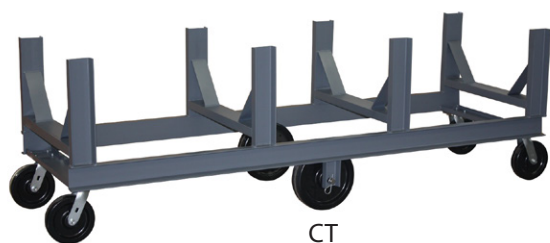

WORK TABLES/WORK STANDS

Jamco Model No.	Description (WxDxH inches)	Wt. Cap. Lbs.	Color
WD472	Extra Heavy Duty Steel Work Table, 36x72x34, 1/4" thick plate bench top	16,000	Gray
WF460	Heavy Duty Steel Work Table, 36x60x34	8000	Gray
WF472	Heavy Duty Steel Work Table, 36x72x34	8000	Gray
WS124	2 Shelf Steel Work Stand, 18x24x30	2000	Gray
WS136	2 Shelf Steel Work Stand, 18x36x30	2000	Gray
WS224	2 Shelf Steel Work Stand, 24x24x30	2000	Gray
WS236	2 Shelf Steel Work Stand, 24x36x30	2000	Gray
WS248	2 Shelf Steel Work Stand, 24x48x30	2000	Gray

Jamco Model No.	Description (WxDxH inches)	Wt. Cap. Lbs.	Color
WS360	2 Shelf Steel Work Stand, 30x60x30	2000	Gray
WV236	3 Shelf Steel Work Stand, 24x36x32	2000	Gray
XW130	2 Shelf Stainless Steel Work Stand, 18x30x30	1200	-
XW236	2 Shelf Stainless Steel Work Stand, 24x36x30	1200	-
XW248	2 Shelf Stainless Steel Work Stand, 24x48x30	1200	-
YG124	3 Shelf Stainless Steel Work Stand, 18x24x32	1200	-
YG130	3 Shelf Stainless Steel Work Stand, 18x30x32	1200	-
YG136	3 Shelf Stainless Steel Work Stand, 18x36x32	1200	-

CT

BAR & PIPE TRUCKS

Jamco Model No.	Description (WxDxH inches)	Wt. Cap. Lbs.	Color
CT396	Bar Cradle Truck, 30x96x30	10,000	Gray

Jamco Model No.	Description (WxDxH inches)	Wt. Cap. Lbs.	Color
TP472	Bar and Pipe Truck, 36x72x59	2400	Gray