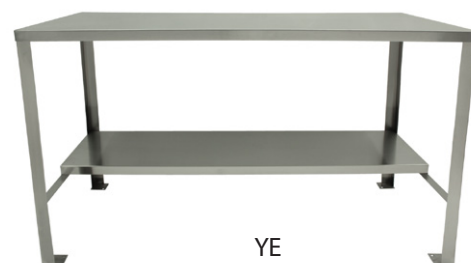

BOX TRUCKS

Jamco Model No.	Description (WxDxH inches)	Wt. Cap. Lbs.	Color
BC136	Three sided Solid Box Truck, 18x36x40, sides are 20" high, tubular handle	1200	Gray
BL236	Low profile Solid Box Truck, 24x36x27, sides are 20" high, tubular handle	1200	Gray
BL248	Low profile Solid Box Truck, 24x48x27, sides are 20" high, tubular handle	1200	Gray
BL360	Low profile Solid Box Truck, 30x60x27, sides are 20" high, tubular handle	1200	Gray
GD136	4 sided Mesh Box Truck, 18x36x40, 2 shelves lips up, sides are 20" high, tubular handle	1200	Gray

Jamco Model No.	Description (WxDxH inches)	Wt. Cap. Lbs.	Color
GD236	4 sided Mesh Box Truck, 24x36x40, 2 shelves lips up, sides are 20" high, tubular handle	1200	Gray
GJ236	4 sided Mesh Box Truck, 24x36x35, 2 shelves lips up, sides are 12" high, tubular handle	1200	Gray
GL236	Low profile Mesh Box Truck, 24x36x27, sides are 20" high, tubular handle	1200	Gray
GL248	Low profile Mesh Box Truck, 24x48x27, sides are 20" high, tubular handle	1200	Gray
GL348	Low profile Mesh Box Truck, 30x48x27, sides are 20" high, tubular handle	1200	Gray

YE

WORKBENCHES & WORK DESKS

Jamco Model No.	Description (WxDxH inches)	Color
UA360	Steel Workbench, Flush Top, 60x30x34	Gray
UA372	Steel Workbench, Flush Top, 72x30x34	Gray
UA472	Steel Workbench, Flush Top, 72x36x34	Gray
WA472	Steel Workbench with 1/2 Shelf Riser, 72x36x34, top shelf front side flush, other 3 sides up for retention	Gray
UK360	Stainless Steel Work Bench, Flush Top, 60x30x35	-
UL360	Stainless Steel Work Bench Tops, 60x30, 16 Gauge Stainless Steel Double Formed Around Solid Wood Core	-
UL372	Stainless Steel Work Bench Tops, 72x30, 16 Gauge Stainless Steel Double Formed Around Solid Wood Core	-