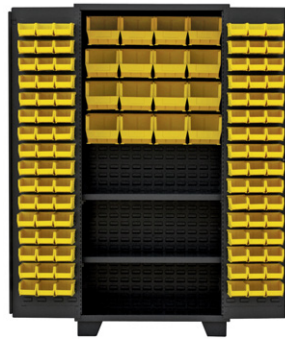

Jamco Model No.	Description (WxDxH inches)	Wt. Cap. Lbs.	Color
YY136	Stainless Steel Mobile Cabinet, 18x36x34, 4 lockable drawers, 1 lockable doors, cabinet top lips up 3 sides	1200	-
YY236	Stainless Steel Mobile Cabinet, 24x36x34, 4 lockable drawers, 1 lockable doors, cabinet top lips up 3 sides	1200	-
YZ136	Stainless Steel Mobile Cabinet, 18x36x34, 1 shelf, 2 lockable doors, cabinet top lips up 3 sides	1200	-
YZ236	Stainless Steel Mobile Cabinet, 24x36x34, 1 shelf, 2 lockable doors, cabinet top lips up 3 sides	1200	-

DE

DF

DN

DT

DZ

STORAGE CABINETS WITH BINS

Jamco Model No.	Description (WxDxH inches)	Color
DE236-BL	Steel Bin Cabinet with Bins, 24x36x78 with 136 yellow bins total on back and doors	Black
DE248-BL	Steel Bin Cabinet with Bins, 24x48x78 with 176 yellow bins total on back and doors	Black
DE260-BL	Steel Bin Cabinet with Bins, 24x60x78 with 230 yellow bins total on back and doors	Black
DF236-BL	Steel Bin Cabinet with Bins, 24x36x78 with 122 yellow bins total on back and doors	Black
DF248-BL	Steel Bin Cabinet with Bins, 24x48x78 with 163 yellow bins total on back and doors	Black
DN236-BL	Steel Bin Cabinet with Bins, 24x36x78 with 104 yellow bins total on back and doors and 2 adjustable shelves	Black

Jamco Model No.	Description (WxDxH inches)	Color
DN248-BL	Steel Bin Cabinet with Bins, 24x48x78 with 140 yellow bins total on back and doors and 2 adjustable shelves	Black
DP260-BL	Steel Bin Cabinet with Bins, 24x48x78 with 187 yellow bins total on back and doors	Black
DT236-BL	Steel Bin Cabinet with Bins, 24x36x78, 14 gauge, 142 yellow bins with 2 adjustable shelves	Black
DT248-BL	Steel Bin Cabinet with Bins, 24x48x78, 14 gauge, 148 yellow bins with 2 adjustable shelves	Black
DX236	Steel Bin Cabinet with Bins, 24x36x78 with 108 yellow bins total on back and doors with 2 adjustable shelves	Black
DZ236	Steel Bin Cabinet with Bins, 24x36x78 with 132 yellow bins total on back and doors	Black