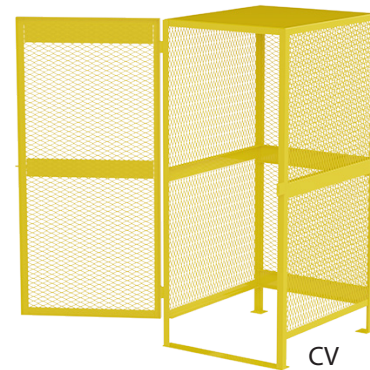

CV

GAS CYLINDER CABINETS

Jamco Model No.	Description (WxDxH inches)	Color
CA040	Gas Cylinder Cabinet, 33x38x39, Capacity 6 Vertical Cylinders, mesh sides, solid top, mesh door	Yellow
CH040	Gas Cylinder Cabinet, 33x38x39, Capacity 4 Horizontal Cylinders, mesh sides, solid top, mesh door	Yellow
CH080	Gas Cylinder Cabinet, 33x38x70, Capacity 8 Horizontal Cylinders, mesh sides, solid top, mesh door	Yellow
CH120	Gas Cylinder Cabinet, 49x38x70, Capacity 12 Horizontal Cylinders, mesh sides, solid top, mesh door	Yellow

Jamco Model No.	Description (WxDxH inches)	Color
CV051	Gas Cylinder Cabinet, 33x38x70, Capacity 10 Vertical Cylinders, mesh sides, solid top, mesh door	Yellow
CV102	Gas Cylinder Cabinet, 60x38x70, Capacity 20 Vertical Cylinders, mesh sides, solid top, mesh door	Yellow
CW130	Gas Cylinder Cabinet, 33x22x40, Capacity 2 Vertical Cylinders, mesh sides, solid top, mesh door	Yellow
CW330	Gas Cylinder Cabinet, 33x34x40, Capacity 4 Vertical Cylinders, mesh sides, solid top, mesh door	Yellow