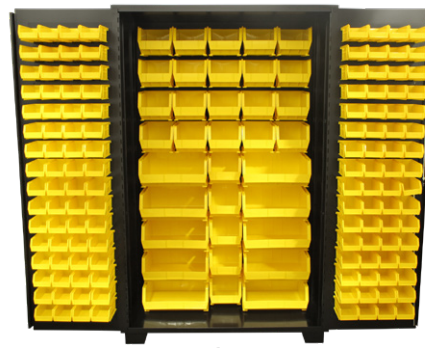

JF

YV

YY

JH

YZ

MOBILE CABINETS

Jamco Model No.	Description (WxDxH inches)	Wt. Cap. Lbs.	Color
JF236	Mobile Open Drawer Cabinet, 24x36x36, 4 lockable drawers, 1 lockable door, tubular handle	1200	Gray
JH236	Mobile Cabinet with Doors, 24x36x36, 2 lockable doors, tubular handle	1200	Gray
YV136	Stainless Steel Mobile Cabinet, 18x36x34, 2 lockable drawers, 2 lockable doors, cabinet top lips up 3 sides	1200	-
YV236	Stainless Steel Mobile Cabinet, 24x36x34, 2 lockable drawers, 2 lockable doors, cabinet top lips up 3 sides	1200	-

DE

DF

DN

DT

DZ

STORAGE CABINETS WITH BINS

Jamco Model No.	Description (WxDxH inches)	Color
DE236-BL	Steel Bin Cabinet with Bins, 24x36x78 with 136 yellow bins total on back and doors	Black
DE248-BL	Steel Bin Cabinet with Bins, 24x48x78 with 176 yellow bins total on back and doors	Black
DE260-BL	Steel Bin Cabinet with Bins, 24x60x78 with 230 yellow bins total on back and doors	Black
DF236-BL	Steel Bin Cabinet with Bins, 24x36x78 with 122 yellow bins total on back and doors	Black
DF248-BL	Steel Bin Cabinet with Bins, 24x48x78 with 163 yellow bins total on back and doors	Black
DN236-BL	Steel Bin Cabinet with Bins, 24x36x78 with 104 yellow bins total on back and doors and 2 adjustable shelves	Black

Jamco Model No.	Description (WxDxH inches)	Color
DN248-BL	Steel Bin Cabinet with Bins, 24x48x78 with 140 yellow bins total on back and doors and 2 adjustable shelves	Black
DP260-BL	Steel Bin Cabinet with Bins, 24x48x78 with 187 yellow bins total on back and doors	Black
DT236-BL	Steel Bin Cabinet with Bins, 24x36x78, 14 gauge, 142 yellow bins with 2 adjustable shelves	Black
DT248-BL	Steel Bin Cabinet with Bins, 24x48x78, 14 gauge, 148 yellow bins with 2 adjustable shelves	Black
DX236	Steel Bin Cabinet with Bins, 24x36x78 with 108 yellow bins total on back and doors with 2 adjustable shelves	Black
DZ236	Steel Bin Cabinet with Bins, 24x36x78 with 132 yellow bins total on back and doors	Black