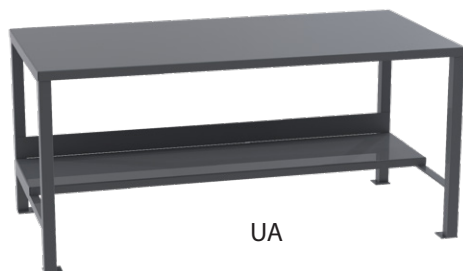

Jamco Model No.	Description (WxDxH inches)	Wt. Cap. Lbs.	Color
GD236	4 sided Mesh Box Truck, 24x36x40, 2 shelves lips up, sides are 20" high, tubular handle	1200	Gray
GJ236	4 sided Mesh Box Truck, 24x36x35, 2 shelves lips up, sides are 12" high, tubular handle	1200	Gray
GL236	Low profile Mesh Box Truck, 24x36x27, sides are 20" high, tubular handle	1200	Gray
GL248	Low profile Mesh Box Truck, 24x48x27, sides are 20" high, tubular handle	1200	Gray
GL348	Low profile Mesh Box Truck, 30x48x27, sides are 20" high, tubular handle	1200	Gray

UK

WA

YE

UA

VO

UL

WORKBENCHES & WORK DESKS

Jamco Model No.	Description (WxDxH inches)	Color
UA360	Steel Workbench, Flush Top, 60x30x34	Gray
UA372	Steel Workbench, Flush Top, 72x30x34	Gray
UA472	Steel Workbench, Flush Top, 72x36x34	Gray
WA472	Steel Workbench with 1/2 Shelf Riser, 72x36x34, top shelf front side flush, other 3 sides up for retention	Gray
UK360	Stainless Steel Work Bench, Flush Top, 60x30x35	-
UL360	Stainless Steel Work Bench Tops, 60x30, 16 Gauge Stainless Steel Double Formed Around Solid Wood Core	-
UL372	Stainless Steel Work Bench Tops, 72x30, 16 Gauge Stainless Steel Double Formed Around Solid Wood Core	-