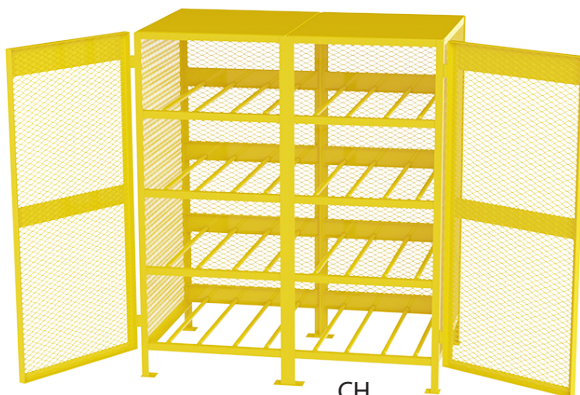

CH

GAS CYLINDER CABINETS

Jamco Model No.	Description (WxDxH inches)	Color
CA040	Gas Cylinder Cabinet, 33x38x39, Capacity 6 Vertical Cylinders, mesh sides, solid top, mesh door	Yellow
CH040	Gas Cylinder Cabinet, 33x38x39, Capacity 4 Horizontal Cylinders, mesh sides, solid top, mesh door	Yellow
CH080	Gas Cylinder Cabinet, 33x38x70, Capacity 8 Horizontal Cylinders, mesh sides, solid top, mesh door	Yellow
CH120	Gas Cylinder Cabinet, 49x38x70, Capacity 12 Horizontal Cylinders, mesh sides, solid top, mesh door	Yellow

Jamco Model No.	Description (WxDxH inches)	Color
CV051	Gas Cylinder Cabinet, 33x38x70, Capacity 10 Vertical Cylinders, mesh sides, solid top, mesh door	Yellow
CV102	Gas Cylinder Cabinet, 60x38x70, Capacity 20 Vertical Cylinders, mesh sides, solid top, mesh door	Yellow
CW130	Gas Cylinder Cabinet, 33x22x40, Capacity 2 Vertical Cylinders, mesh sides, solid top, mesh door	Yellow
CW330	Gas Cylinder Cabinet, 33x34x40, Capacity 4 Vertical Cylinders, mesh sides, solid top, mesh door	Yellow

MOBILE CABINETS

Jamco Model No.	Description (WxDxH inches)	Wt. Cap. Lbs.	Color
JF236	Mobile Open Drawer Cabinet, 24x36x36, 4 lockable drawers, 1 lockable door, tubular handle	1200	Gray
JH236	Mobile Cabinet with Doors, 24x36x36, 2 lockable doors, tubular handle	1200	Gray
YV136	Stainless Steel Mobile Cabinet, 18x36x34, 2 lockable drawers, 2 lockable doors, cabinet top lips up 3 sides	1200	-
YV236	Stainless Steel Mobile Cabinet, 24x36x34, 2 lockable drawers, 2 lockable doors, cabinet top lips up 3 sides	1200	-