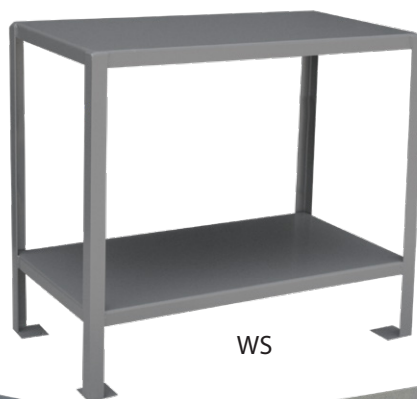

WORK TABLES/WORK STANDS

Jamco Model No.	Description (WxDxH inches)	Wt. Cap. Lbs.	Color
WD472	Extra Heavy Duty Steel Work Table, 36x72x34, 1/4" thick plate bench top	16,000	Gray
WF460	Heavy Duty Steel Work Table, 36x60x34	8000	Gray
WF472	Heavy Duty Steel Work Table, 36x72x34	8000	Gray
WS124	2 Shelf Steel Work Stand, 18x24x30	2000	Gray
WS136	2 Shelf Steel Work Stand, 18x36x30	2000	Gray
WS224	2 Shelf Steel Work Stand, 24x24x30	2000	Gray
WS236	2 Shelf Steel Work Stand, 24x36x30	2000	Gray
WS248	2 Shelf Steel Work Stand, 24x48x30	2000	Gray

Jamco Model No.	Description (WxDxH inches)	Wt. Cap. Lbs.	Color
WS360	2 Shelf Steel Work Stand, 30x60x30	2000	Gray
WV236	3 Shelf Steel Work Stand, 24x36x32	2000	Gray
XW130	2 Shelf Stainless Steel Work Stand, 18x30x30	1200	-
XW236	2 Shelf Stainless Steel Work Stand, 24x36x30	1200	-
XW248	2 Shelf Stainless Steel Work Stand, 24x48x30	1200	-
YG124	3 Shelf Stainless Steel Work Stand, 18x24x32	1200	-
YG130	3 Shelf Stainless Steel Work Stand, 18x30x32	1200	-
YG136	3 Shelf Stainless Steel Work Stand, 18x36x32	1200	-

BAR & PIPE TRUCKS

Jamco Model No.	Description (WxDxH inches)	Wt. Cap. Lbs.	Color
CT396	Bar Cradle Truck, 30x96x30	10,000	Gray

Jamco Model No.	Description (WxDxH inches)	Wt. Cap. Lbs.	Color
TP472	Bar and Pipe Truck, 36x72x59	2400	Gray