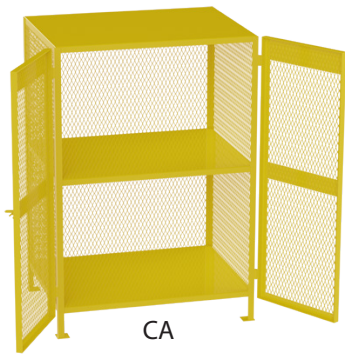

CA

GAS CYLINDER CABINETS

Jamco Model No.	Description (WxDxH inches)	Color
CA040	Gas Cylinder Cabinet, 33x38x39, Capacity 6 Vertical Cylinders, mesh sides, solid top, mesh door	Yellow
CH040	Gas Cylinder Cabinet, 33x38x39, Capacity 4 Horizontal Cylinders, mesh sides, solid top, mesh door	Yellow
CH080	Gas Cylinder Cabinet, 33x38x70, Capacity 8 Horizontal Cylinders, mesh sides, solid top, mesh door	Yellow
CH120	Gas Cylinder Cabinet, 49x38x70, Capacity 12 Horizontal Cylinders, mesh sides, solid top, mesh door	Yellow

Jamco Model No.	Description (WxDxH inches)	Color
CV051	Gas Cylinder Cabinet, 33x38x70, Capacity 10 Vertical Cylinders, mesh sides, solid top, mesh door	Yellow
CV102	Gas Cylinder Cabinet, 60x38x70, Capacity 20 Vertical Cylinders, mesh sides, solid top, mesh door	Yellow
CW130	Gas Cylinder Cabinet, 33x22x40, Capacity 2 Vertical Cylinders, mesh sides, solid top, mesh door	Yellow
CW330	Gas Cylinder Cabinet, 33x34x40, Capacity 4 Vertical Cylinders, mesh sides, solid top, mesh door	Yellow

MOBILE CABINETS

Jamco Model No.	Description (WxDxH inches)	Wt. Cap. Lbs.	Color
JF236	Mobile Open Drawer Cabinet, 24x36x36, 4 lockable drawers, 1 lockable door, tubular handle	1200	Gray
JH236	Mobile Cabinet with Doors, 24x36x36, 2 lockable doors, tubular handle	1200	Gray
YV136	Stainless Steel Mobile Cabinet, 18x36x34, 2 lockable drawers, 2 lockable doors, cabinet top lips up 3 sides	1200	-
YV236	Stainless Steel Mobile Cabinet, 24x36x34, 2 lockable drawers, 2 lockable doors, cabinet top lips up 3 sides	1200	-