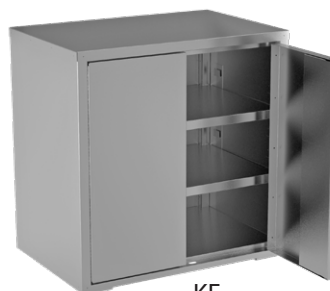

KE

STORAGE CABINETS

Jamco Model No.	Description (WxDxH inches)	Color
DJ260-BL	Storage Cabinet, 14 gauge, 1,000/shelf, 24x60x78, 4 shelves, 2 lockable doors	Black
DL136-BL	Forkliftable Storage Cabinet, 14 gauge, 1,000/shelf, 18x36x78, 4 shelves, 2 lockable doors	Black
DL236-BL	Forkliftable Storage Cabinet, 14 gauge, 1,000/shelf, 24x36x78, 4 shelves, 2 lockable doors	Black
DL248-BL	Forkliftable Storage Cabinet, 14 gauge, 1,000/shelf, 24x48x78, 4 shelves, 2 lockable doors	Black
DL260-BL	Forkliftable Storage Cabinet, 14 gauge, 1,000/shelf, 24x60x78, 4 shelves, 2 lockable doors	Black
ME224-BL	Ventilated Steel Storage Cabinet, sides and top mesh, 24x24x54, 3 shelves, 1 mesh door	Black
ME236-BL	Ventilated Steel Storage Cabinet, sides and top mesh, 24x36x54, 3 shelves, 1 mesh door	Black
MG224BL	Solid Steel Storage Cabinet, 24x24x54, 3 shelves, 1 door	Black
MJ248-BL	Mill Duty Storage Cabinet, 12 gauge, 2,000/shelf, 24x48x78, 4 shelves, 2 lockable doors	Black
MJ260-BL	Mill Duty Storage Cabinet, 12 gauge, 2,000/shelf, 24x60x78, 4 shelves, 2 lockable doors	Black
ML236	Forkliftable Spill Containment Cabinet, 24x36x78, divided interior: 4 half-shelves, 1-1/4" garment bar	Yellow
MS236-BL	Forkliftable Garment storage cabinet, 24x36x78, divided interior: 4 half-shelves, 1-1/4" garment bar	Black