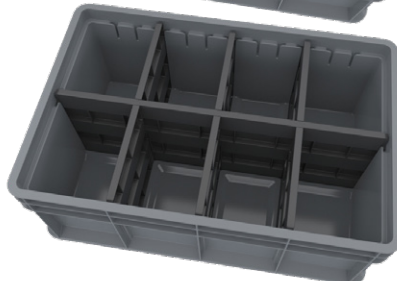

Multi-Load Tote

- Versatile tote for general storage and logistics applications
- Ideal for maximizing space in Mini-Load Automated Storage and Retrieval Systems (AS/RS)

- Reinforced bottom, ribbed side walls and a reinforced rim for added strength and stability
- The unique sidewall clip design allows cups and dividers to attach quickly and securely to the tote, offering maximum flexibility to the user
- Straight walls for efficient cubing on pallets and AS/RS systems
- Designated 2" x 4" label areas on length side of tote provide consistent scanning and allow for easy tote orientation at picking stations

Order in carton quantities.

Sorting Cups

Patented clip design allows the partition cups to attach quickly and securely in to tote

1/4 Cups create up to 4 secure compartments

1/8 Cups create up to 8 secure compartments

Sorting Cups can be mixed in a single tote for maximum flexibility

Partition Dividers

Patented design allows dividers to remain stable and secure in the most demanding applications

Length dividers split tote in half

Cross dividers create multiple compartment options

Dividers cross link to create 4 to 8 sturdy compartments

akro-mils.com

1293 South Main Street, Akron, Ohio 44301 • Tel: 800.253.2467 • inquiry@akro-mils.com
In Canada: Ak-West, Inc. • Tel: 877.979.8940 • Fax: 403.225.1696 • sales@ak-westinc.com • ak-westinc.com