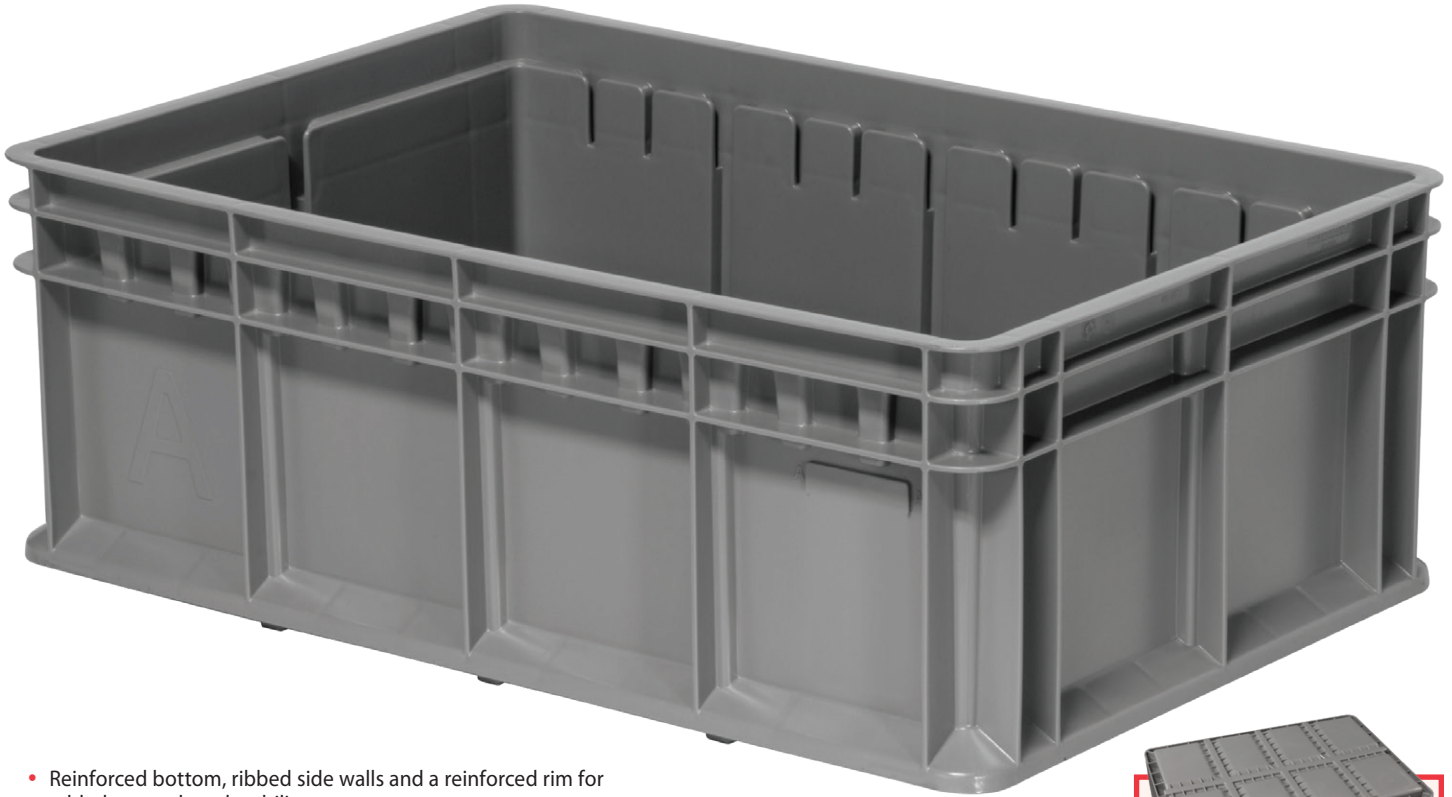

Multi-Load Tote

- Versatile tote for general storage and logistics applications
- Ideal for maximizing space in Mini-Load Automated Storage and Retrieval Systems (AS/RS)

- Reinforced bottom, ribbed side walls and a reinforced rim for added strength and stability
- The unique sidewall clip design allows cups and dividers to attach quickly and securely to the tote, offering maximum flexibility to the user
- Straight walls for efficient cubing on pallets and AS/RS systems
- Designated 2" x 4" label areas on length side of tote provide consistent scanning and allow for easy tote orientation at picking stations

38004
1/4 Cup

38008
1/8 Cup

48300
Length Divider

48301
Width Divider

Multi-Load Totes & Accessories		Outside Dimensions (mm)			Outside Dimensions (In.)			Capacity/Qty.		
Model No.	Description	L	W	H	L	W	H	Cu. Ft.	Lbs.	Ctn. Qty.
38358GRY	Multi-Load Tote - Gray	600	400	220	23 ³ / ₄	15 ³ / ₄	8 ⁷ / ₃₂	1.50	80	4
38008YEL	Multi-Load 1/8 Cup - Yellow	184	136	210	7 ¹ / ₄	5 ⁵ / ₈	8 ³ / ₃₂	0.14	-	12
38004RED	Multi-Load 1/4 Cup - Red	369	136	210	15 ¹ / ₂	5 ³ / ₈	8 ³ / ₃₂	0.29	-	6
48300	Length Divider - Black	-	-	-	-	-	-	-	-	1
48301	Width Divider - Black	-	-	-	-	-	-	-	-	3

Order in carton quantities.

Sorting Cups

Patented clip design allows the partition cups to attach quickly and securely in to tote

1/4 Cups create up to 4 secure compartments

1/8 Cups create up to 8 secure compartments

Sorting Cups can be mixed in a single tote for maximum flexibility

Partition Dividers

Patented design allows dividers to remain stable and secure in the most demanding applications

Length dividers split tote in half