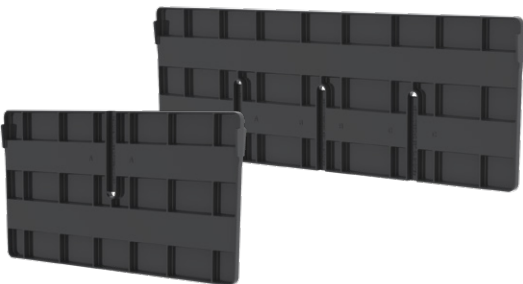

Multi-Load Tote

- Versatile tote for general storage and logistics applications
- Ideal for maximizing space in Mini-Load Automated Storage and Retrieval Systems (AS/RS)

- Reinforced bottom, ribbed side walls and a reinforced rim for added strength and stability
- The unique sidewall clip design allows cups and dividers to attach quickly and securely to the tote, offering maximum flexibility to the user
- Straight walls for efficient cubing on pallets and AS/RS systems
- Designated 2" x 4" label areas on length side of tote provide consistent scanning and allow for easy tote orientation at picking stations

38004
1/4 Cup

38008
1/8 Cup

48300
Length Divider

48301
Width Divider

Multi-Load Totes & Accessories		Outside Dimensions (mm)			Outside Dimensions (In.)			Capacity/Qty.		
Model No.	Description	L	W	H	L	W	H	Cu. Ft.	Lbs.	Ctn. Qty.
38358GRY	Multi-Load Tote - Gray	600	400	220	23 ³ / ₄	15 ³ / ₄	8 ⁷ / ₃₂	1.50	80	4
38008YEL	Multi-Load 1/8 Cup - Yellow	184	136	210	7 ¹ / ₄	5 ⁵ / ₈	8 ³ / ₃₂	0.14	-	12
38004RED	Multi-Load 1/4 Cup - Red	369	136	210	15 ¹ / ₂	5 ³ / ₈	8 ³ / ₃₂	0.29	-	6
48300	Length Divider - Black	-	-	-	-	-	-	-	-	1
48301	Width Divider - Black	-	-	-	-	-	-	-	-	3

Order in carton quantities.

Sorting Cups

Patented clip design allows the partition cups to attach quickly and securely in to tote

1/4 Cups create up to 4 secure compartments

1/8 Cups create up to 8 secure compartments

Sorting Cups can be mixed in a single tote for maximum flexibility

Partition Dividers

Patented design allows dividers to remain stable and secure in the most demanding applications

Length dividers split tote in half