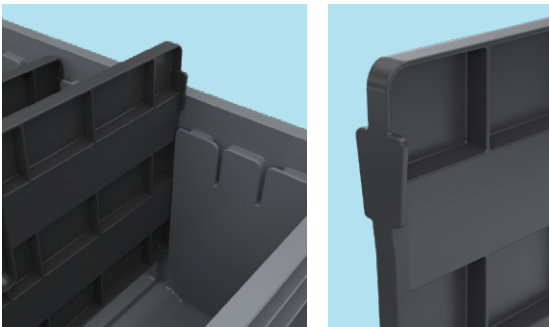

Multi-Load Tote

- Versatile tote for general storage and logistics applications
- Ideal for maximizing space in Mini-Load Automated Storage and Retrieval Systems (AS/RS)

- Reinforced bottom, ribbed side walls and a reinforced rim for added strength and stability
- The unique sidewall clip design allows cups and dividers to attach quickly and securely to the tote, offering maximum flexibility to the user
- Straight walls for efficient cubing on pallets and AS/RS systems
- Designated 2" x 4" label areas on length side of tote provide consistent scanning and allow for easy tote orientation at picking stations

38004
1/4 Cup

38008
1/8 Cup

48300
Length Divider

48301
Width Divider

Multi-Load Totes & Accessories		Outside Dimensions (mm)			Outside Dimensions (In.)			Capacity/Qty.		
Model No.	Description	L	W	H	L	W	H	Cu. Ft.	Lbs.	Ctn. Qty.
38358GRY	Multi-Load Tote - Gray	600	400	220	23 ³ / ₄	15 ³ / ₄	8 ⁷ / ₃₂	1.50	80	4
38008YEL	Multi-Load 1/8 Cup - Yellow	184	136	210	7 ¹ / ₄	5 ⁵ / ₈	8 ³ / ₃₂	0.14	-	12
38004RED	Multi-Load 1/4 Cup - Red	369	136	210	15 ¹ / ₂	5 ³ / ₈	8 ³ / ₃₂	0.29	-	6
48300	Length Divider - Black	-	-	-	-	-	-	-	-	1
48301	Width Divider - Black	-	-	-	-	-	-	-	-	3

Order in carton quantities.

Sorting Cups

Patented clip design allows the partition cups to attach quickly and securely in to tote

1/4 Cups create up to 4 secure compartments

1/8 Cups create up to 8 secure compartments

Sorting Cups can be mixed in a single tote for maximum flexibility

Partition Dividers

Patented design allows dividers to remain stable and secure in the most demanding applications

Length dividers split tote in half